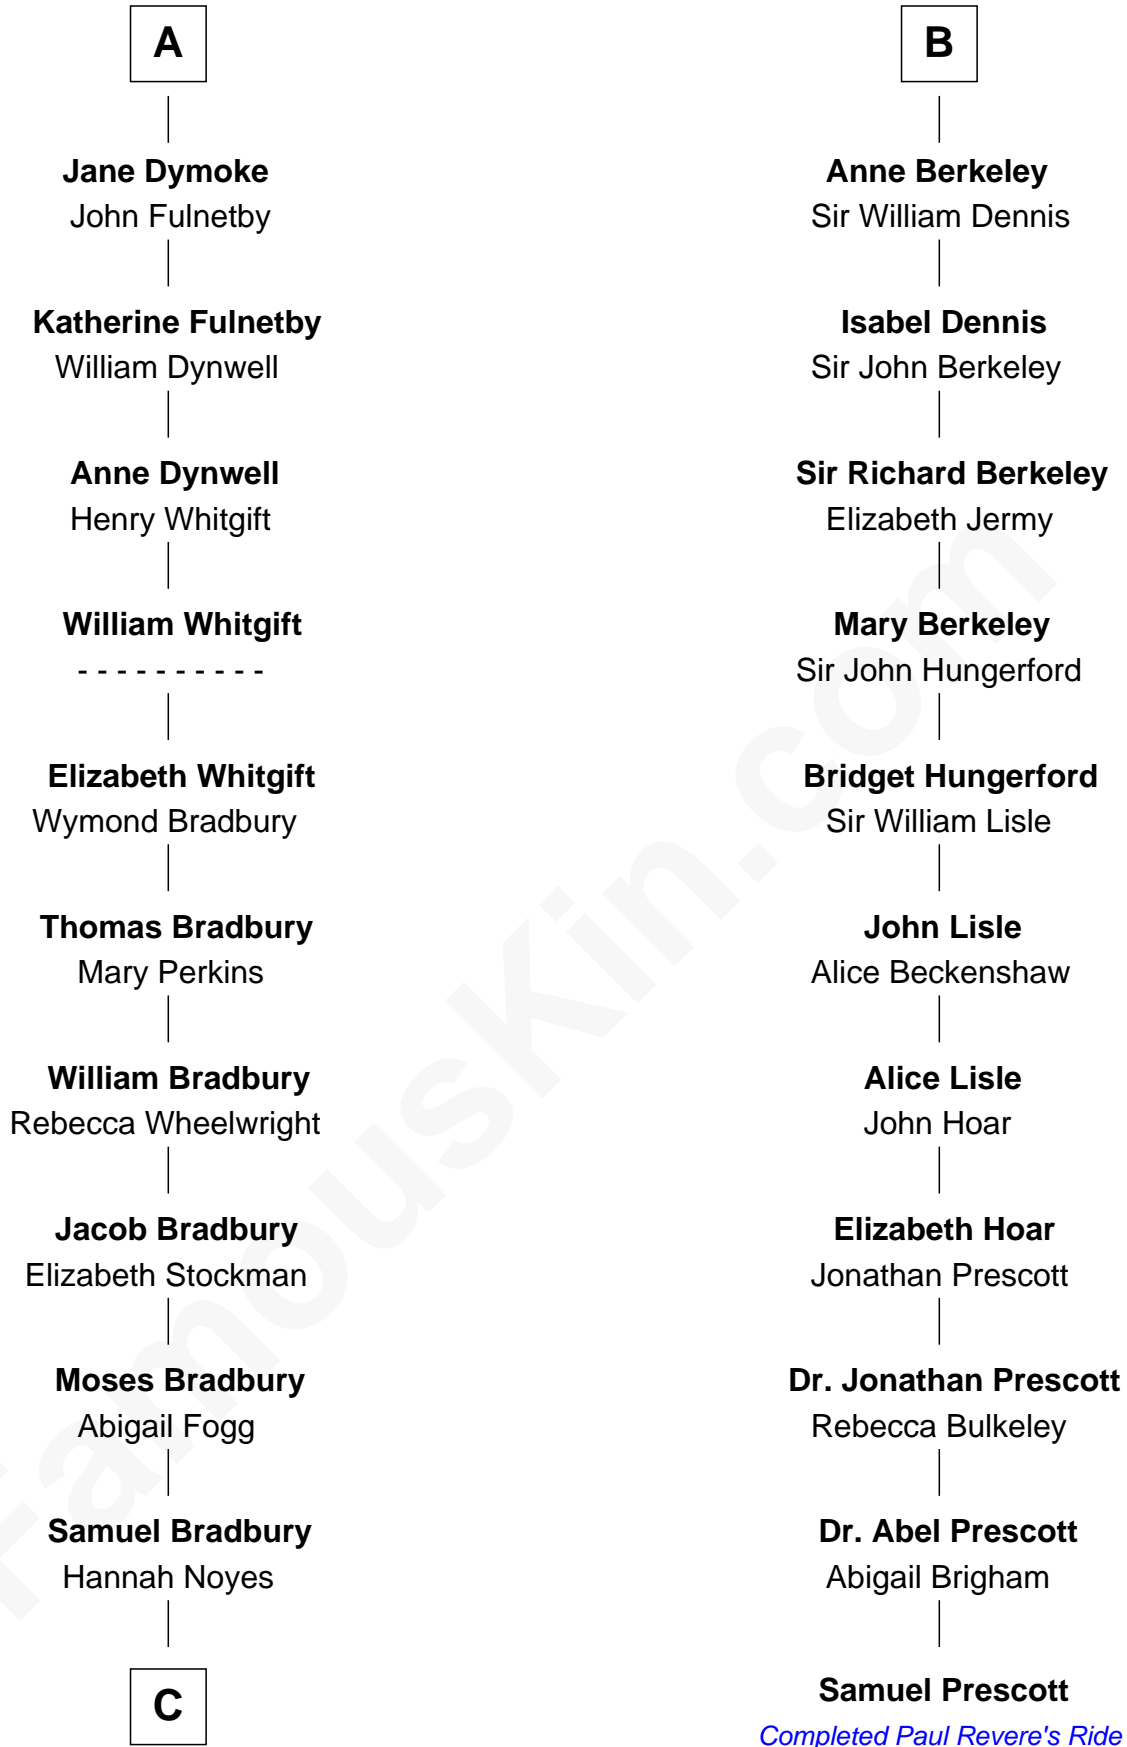

FamousKin.com Relationship Chart of

Ray Bradbury

Author of The Martian Chronicles

17th cousin 4 times removed of

Samuel Prescott

Completed Paul Revere's Midnight Ride

C

—
Samuel Bradbury
Frances Mary Rothead

—
Samuel Irving Bradbury
Mary Adell Spaulding

—
Samuel Hinkston Bradbury
Minnie Alice Davis

—
Leonard Spaulding Bradbury
Esther Marie Moberg

—
Ray Bradbury
Author of The Martian Chronicles

FamousKin.com