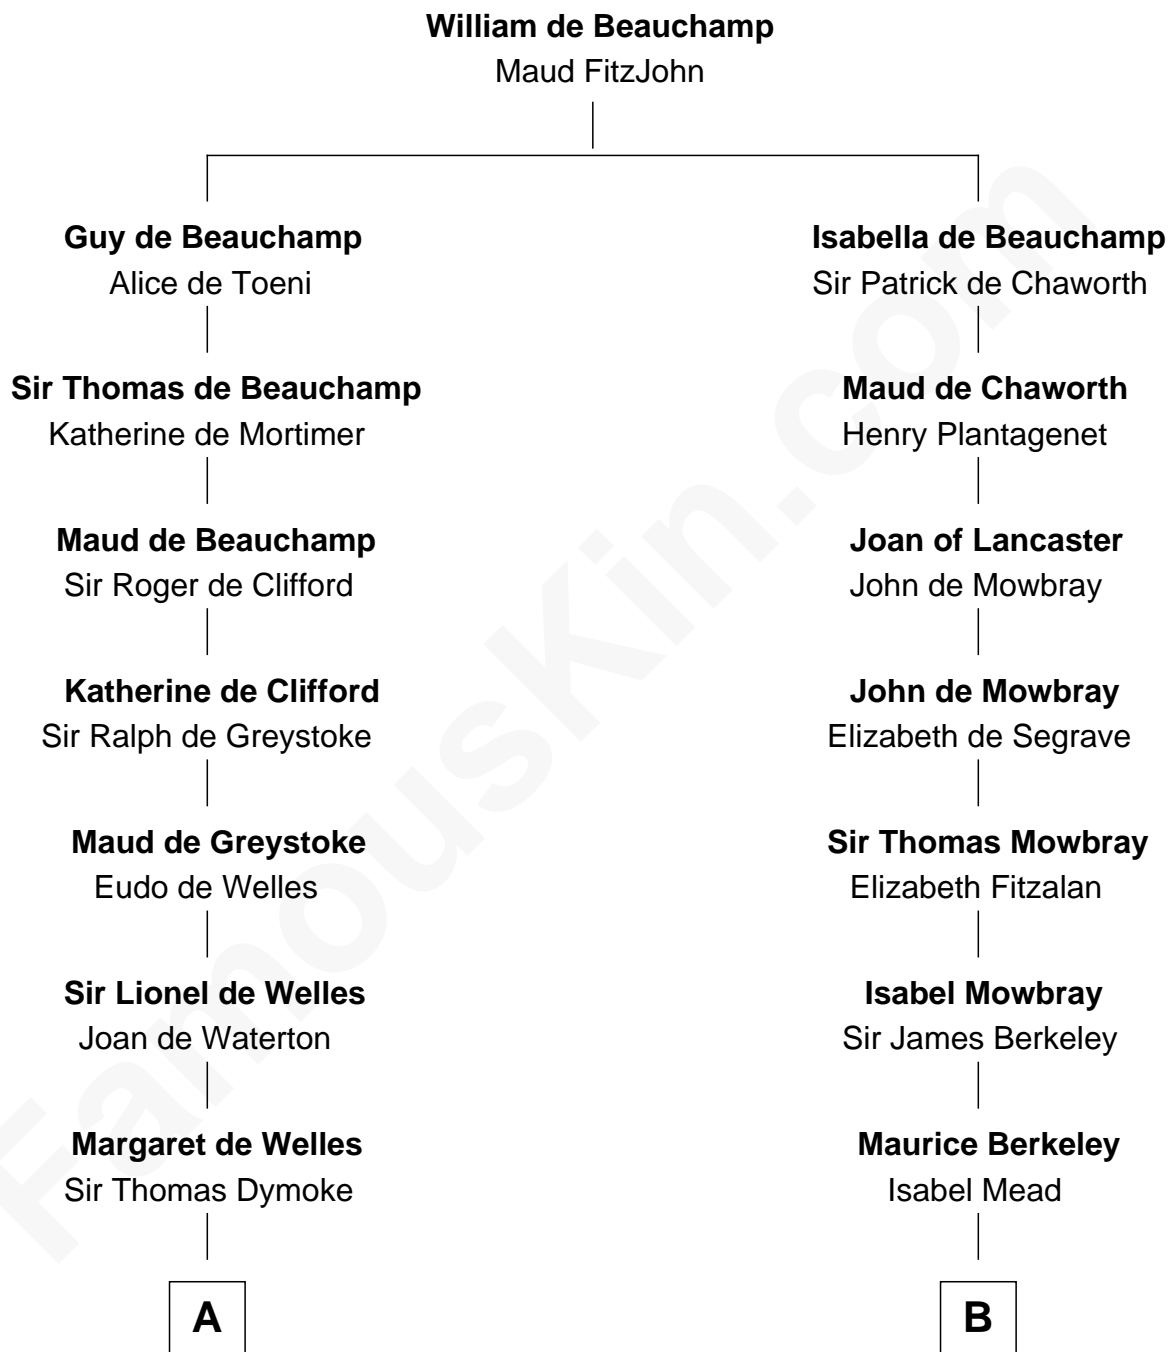

FamousKin.com Relationship Chart of

Ray Bradbury

Author of The Martian Chronicles

17th cousin 4 times removed of

Samuel Prescott

Completed Paul Revere's Midnight Ride

C

—
Samuel Bradbury
Frances Mary Rothead

—
Samuel Irving Bradbury
Mary Adell Spaulding

—
Samuel Hinkston Bradbury
Minnie Alice Davis

—
Leonard Spaulding Bradbury
Esther Marie Moberg

—
Ray Bradbury
Author of The Martian Chronicles

FamousKin.com