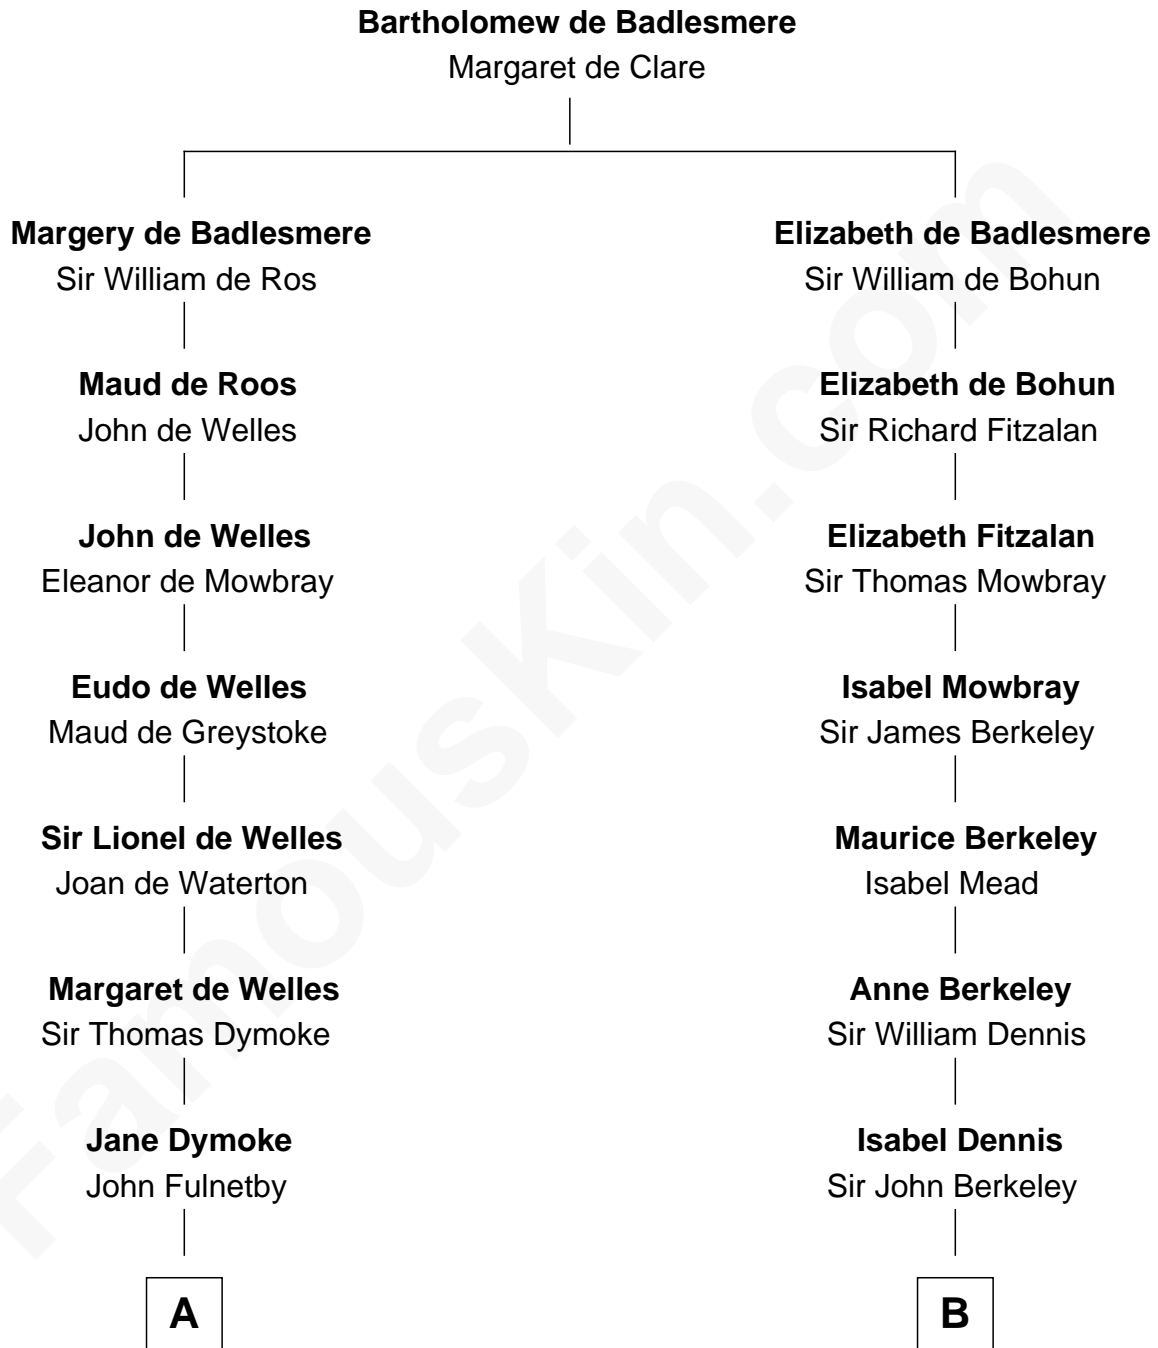

FamousKin.com

Relationship Chart of

Ray Bradbury

Author of The Martian Chronicles

15th cousin 5 times removed of

Samuel Prescott

Completed Paul Revere's Midnight Ride

C

—
Samuel Irving Bradbury

Mary Adell Spaulding

—
Samuel Hinkston Bradbury

Minnie Alice Davis

—
Leonard Spaulding Bradbury

Esther Marie Moberg

—
Ray Bradbury

Author of [The Martian Chronicles](#)