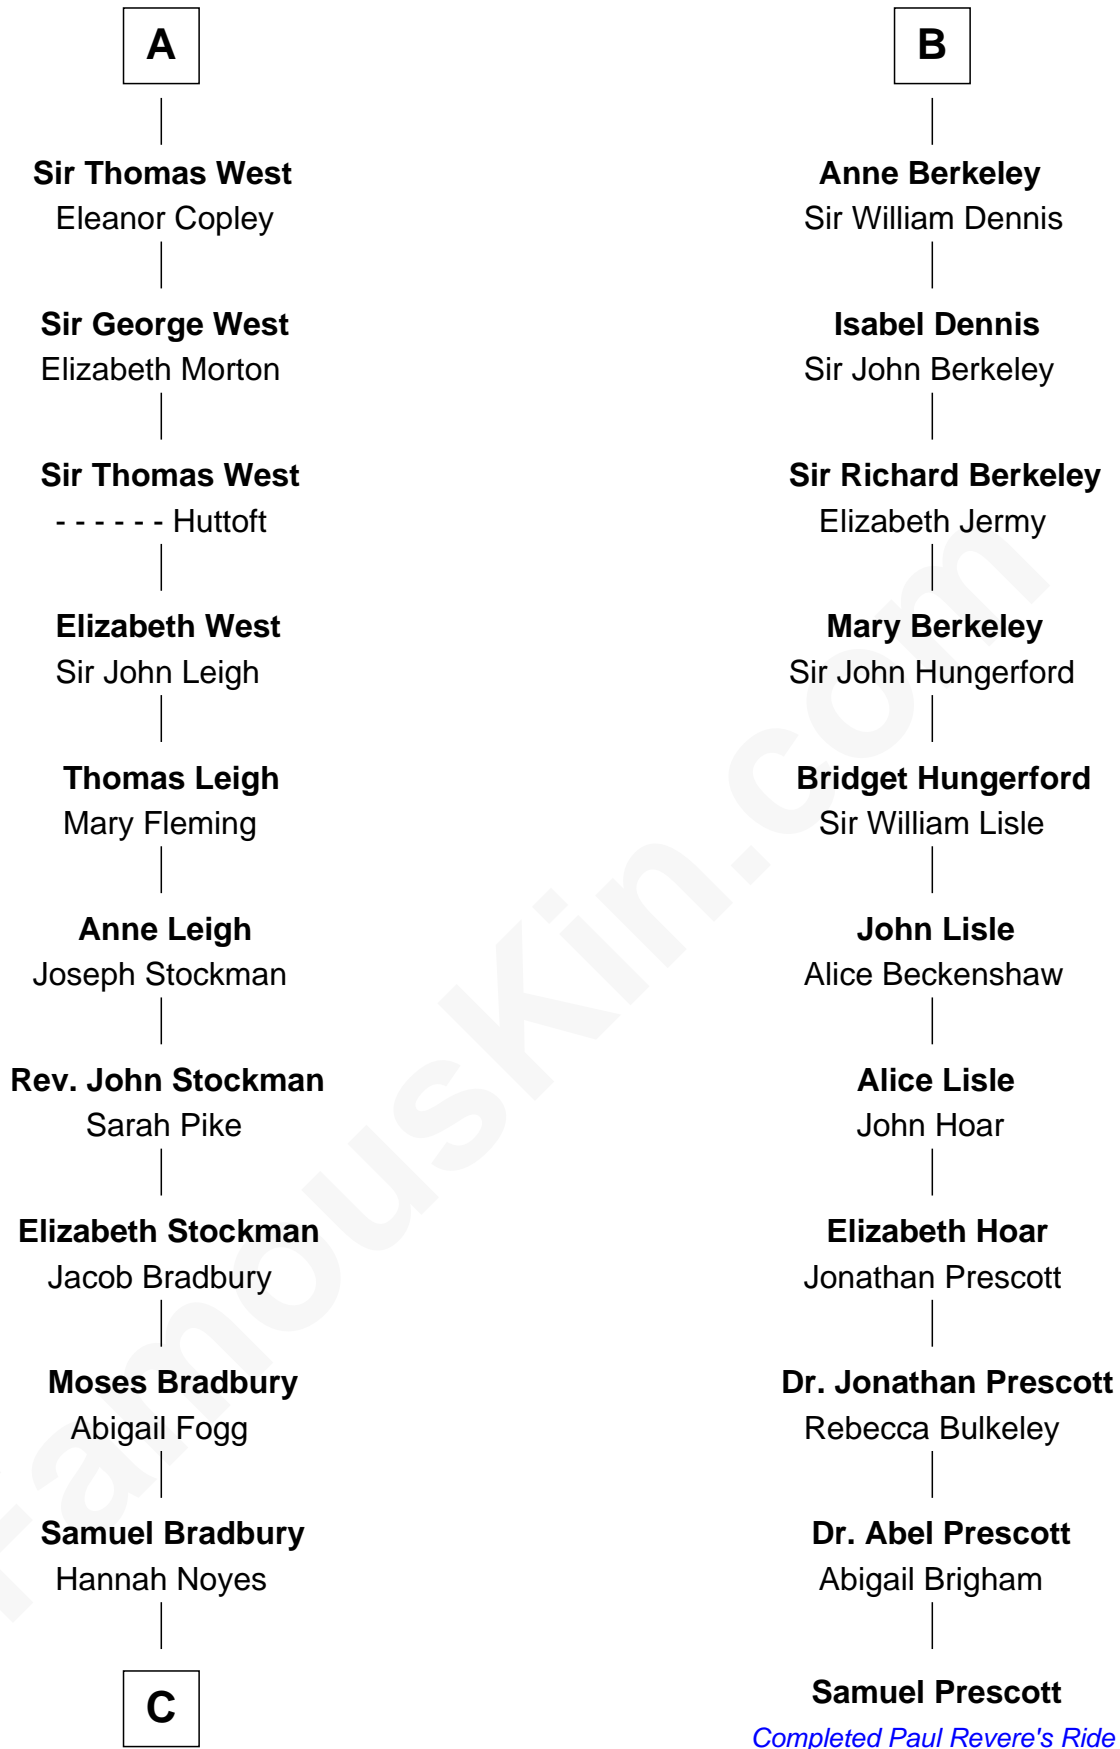

# FamousKin.com Relationship Chart of

**Ray Bradbury**

*Author of The Martian Chronicles*

17th cousin 4 times removed of

**Samuel Prescott**

*Completed Paul Revere's Midnight Ride*

**C**

—  
**Samuel Bradbury**  
Frances Mary Rothead

—  
**Samuel Irving Bradbury**  
Mary Adell Spaulding

—  
**Samuel Hinkston Bradbury**  
Minnie Alice Davis

—  
**Leonard Spaulding Bradbury**  
Esther Marie Moberg

—  
**Ray Bradbury**  
*Author of The Martian Chronicles*