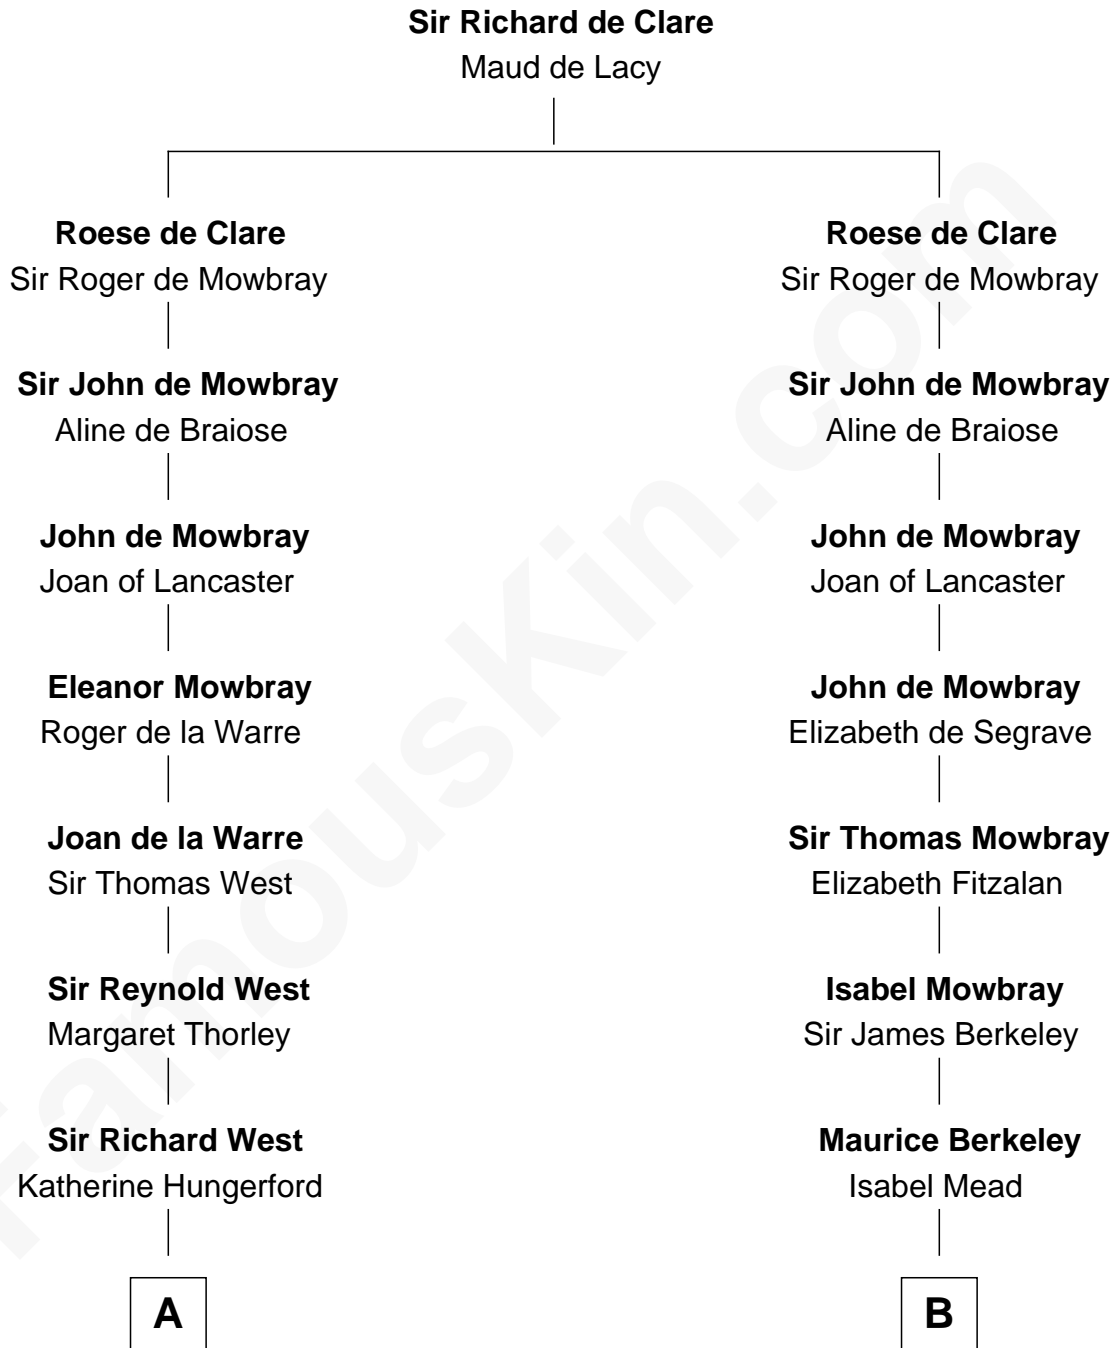

# FamousKin.com Relationship Chart of

**Ray Bradbury**

*Author of The Martian Chronicles*

17th cousin 4 times removed of

**Samuel Prescott**

*Completed Paul Revere's Midnight Ride*

**C**

—  
**Samuel Bradbury**  
Frances Mary Rothead

—  
**Samuel Irving Bradbury**  
Mary Adell Spaulding

—  
**Samuel Hinkston Bradbury**  
Minnie Alice Davis

—  
**Leonard Spaulding Bradbury**  
Esther Marie Moberg

—  
**Ray Bradbury**  
*Author of The Martian Chronicles*