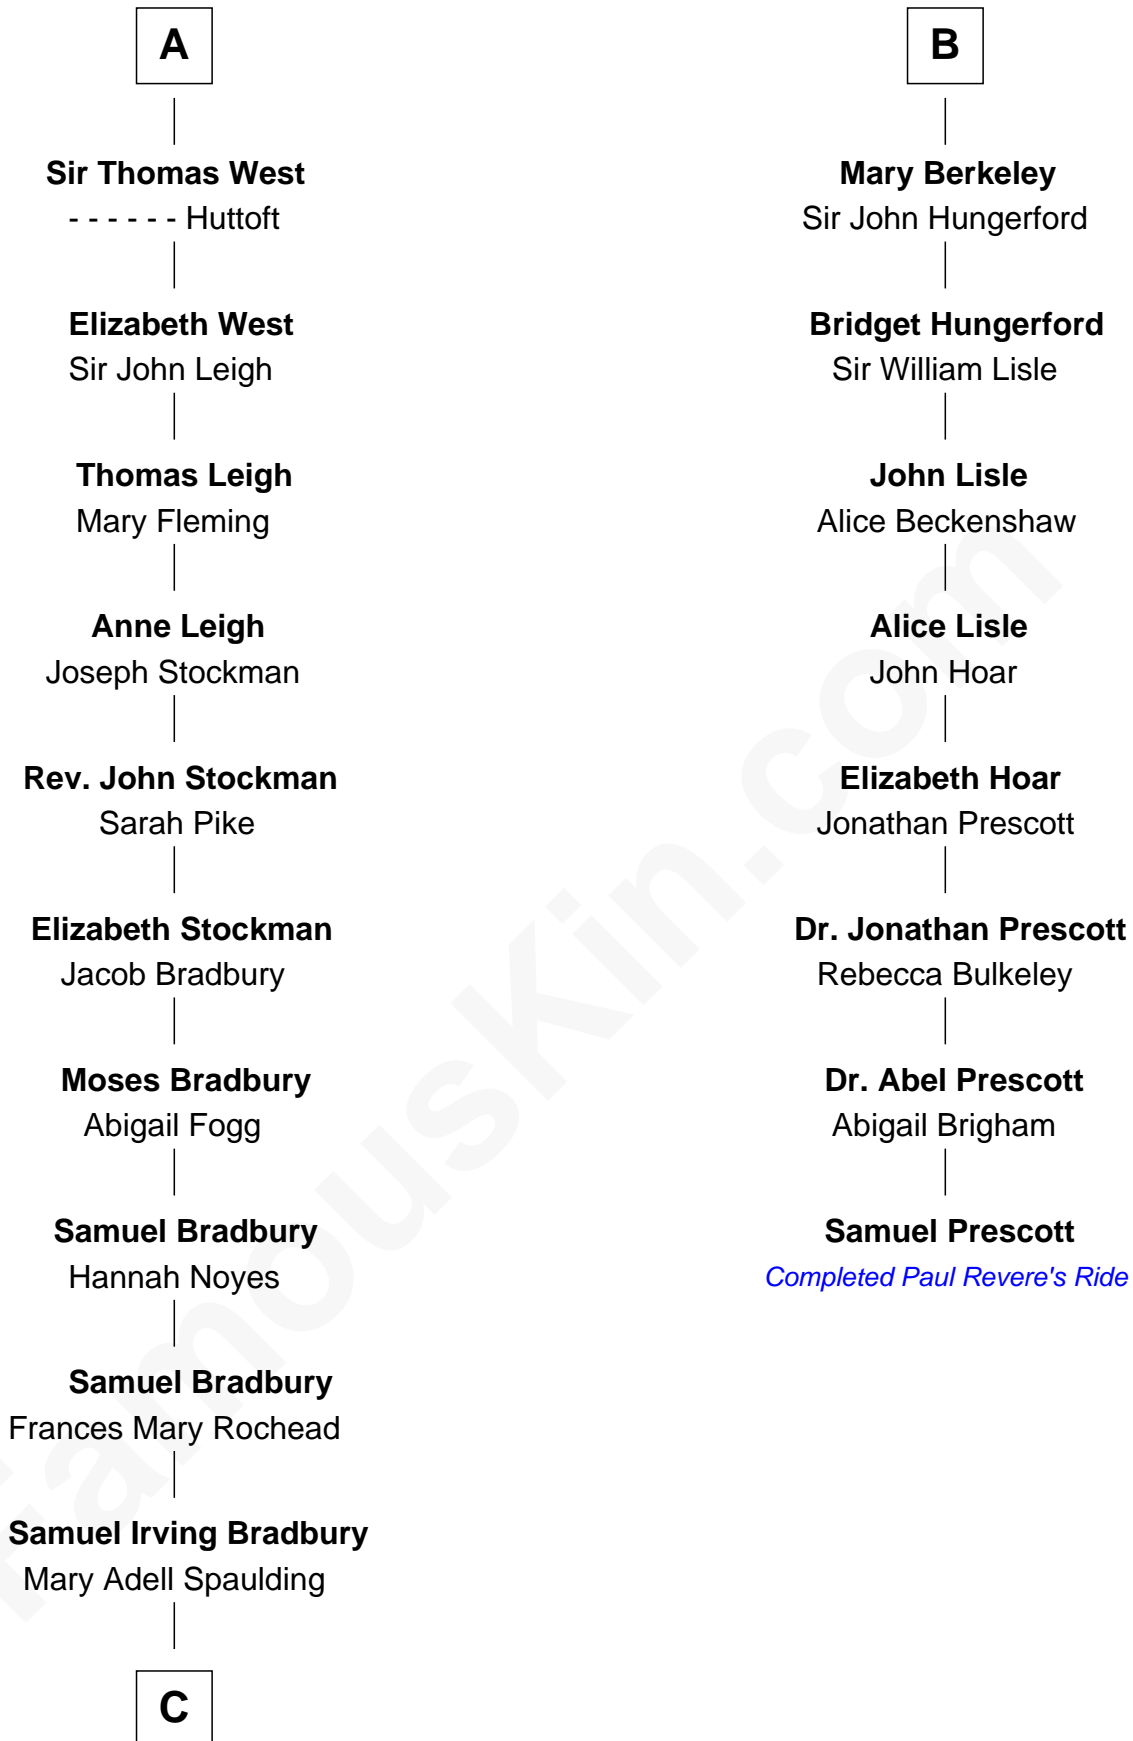

## Relationship Chart of

### Ray Bradbury

*Author of The Martian Chronicles*

14th cousin 5 times removed of

**Samuel Prescott**

*Completed Paul Revere's Midnight Ride*

**C**

—  
**Samuel Hinkston Bradbury**

Minnie Alice Davis

—  
**Leonard Spaulding Bradbury**

Esther Marie Moberg

—  
**Ray Bradbury**

*Author of [The Martian Chronicles](#)*

FamousKin.com