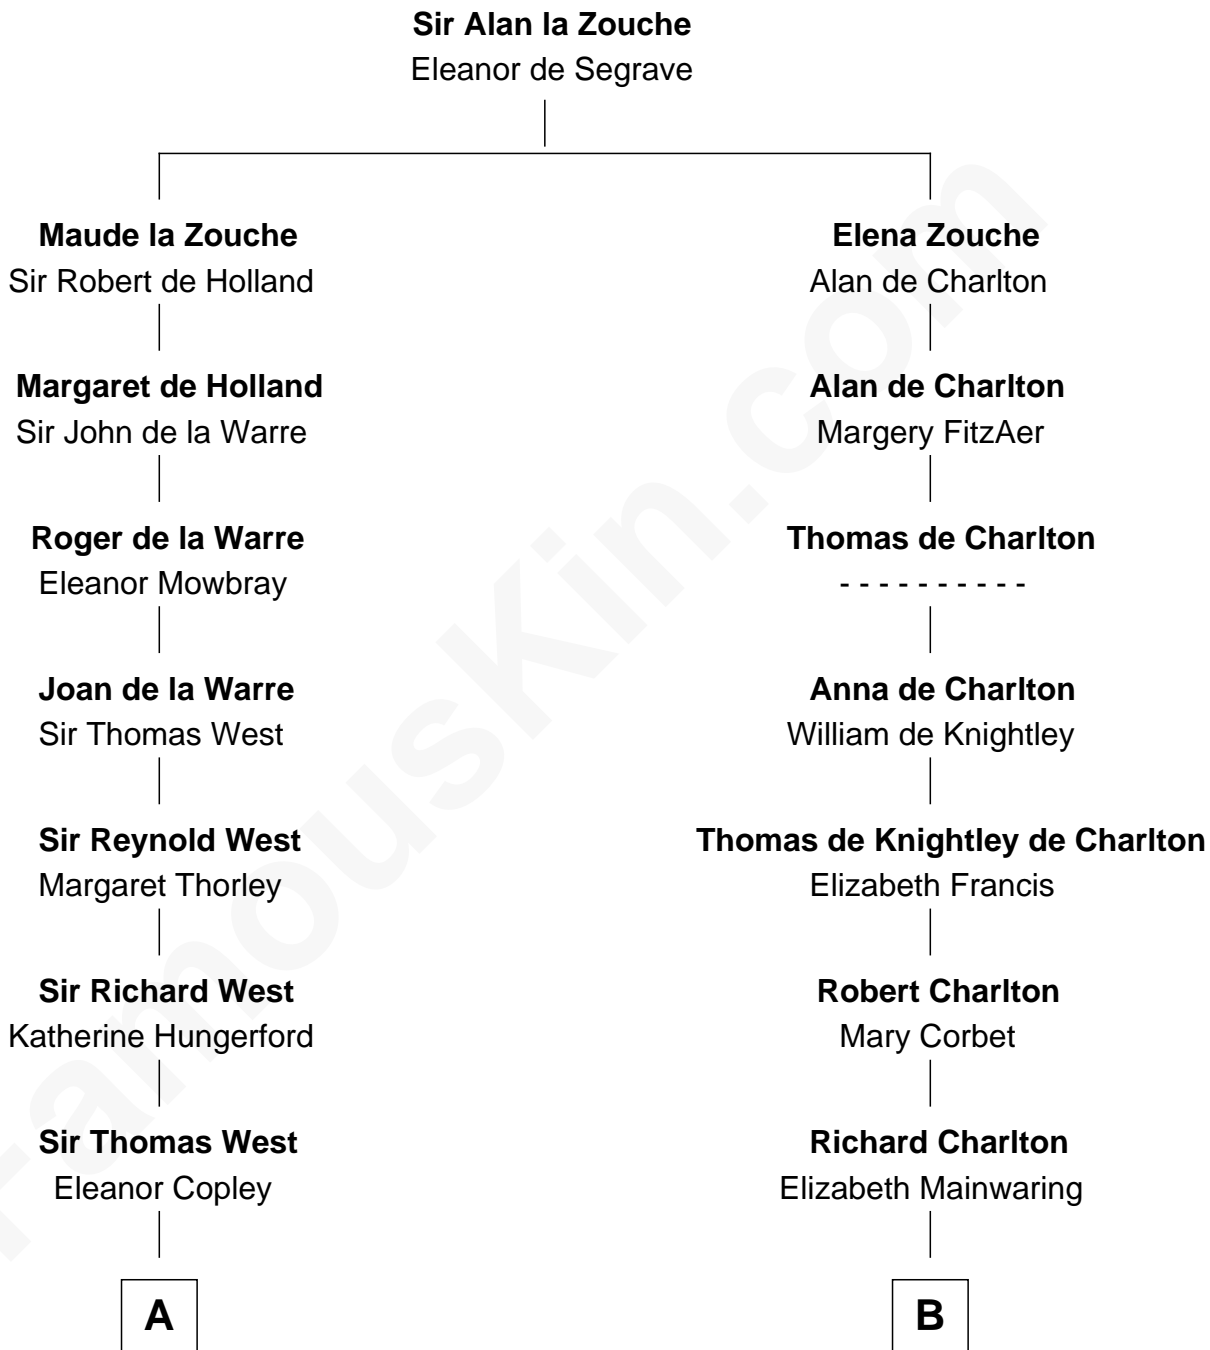

FamousKin.com Relationship Chart of

Ray Bradbury

Author of The Martian Chronicles

15th cousin 5 times removed of

Samuel Prescott

Completed Paul Revere's Midnight Ride

C

—
Samuel Irving Bradbury

Mary Adell Spaulding

—
Samuel Hinkston Bradbury

Minnie Alice Davis

—
Leonard Spaulding Bradbury

Esther Marie Moberg

—
Ray Bradbury

Author of [The Martian Chronicles](#)

FamousKin.com