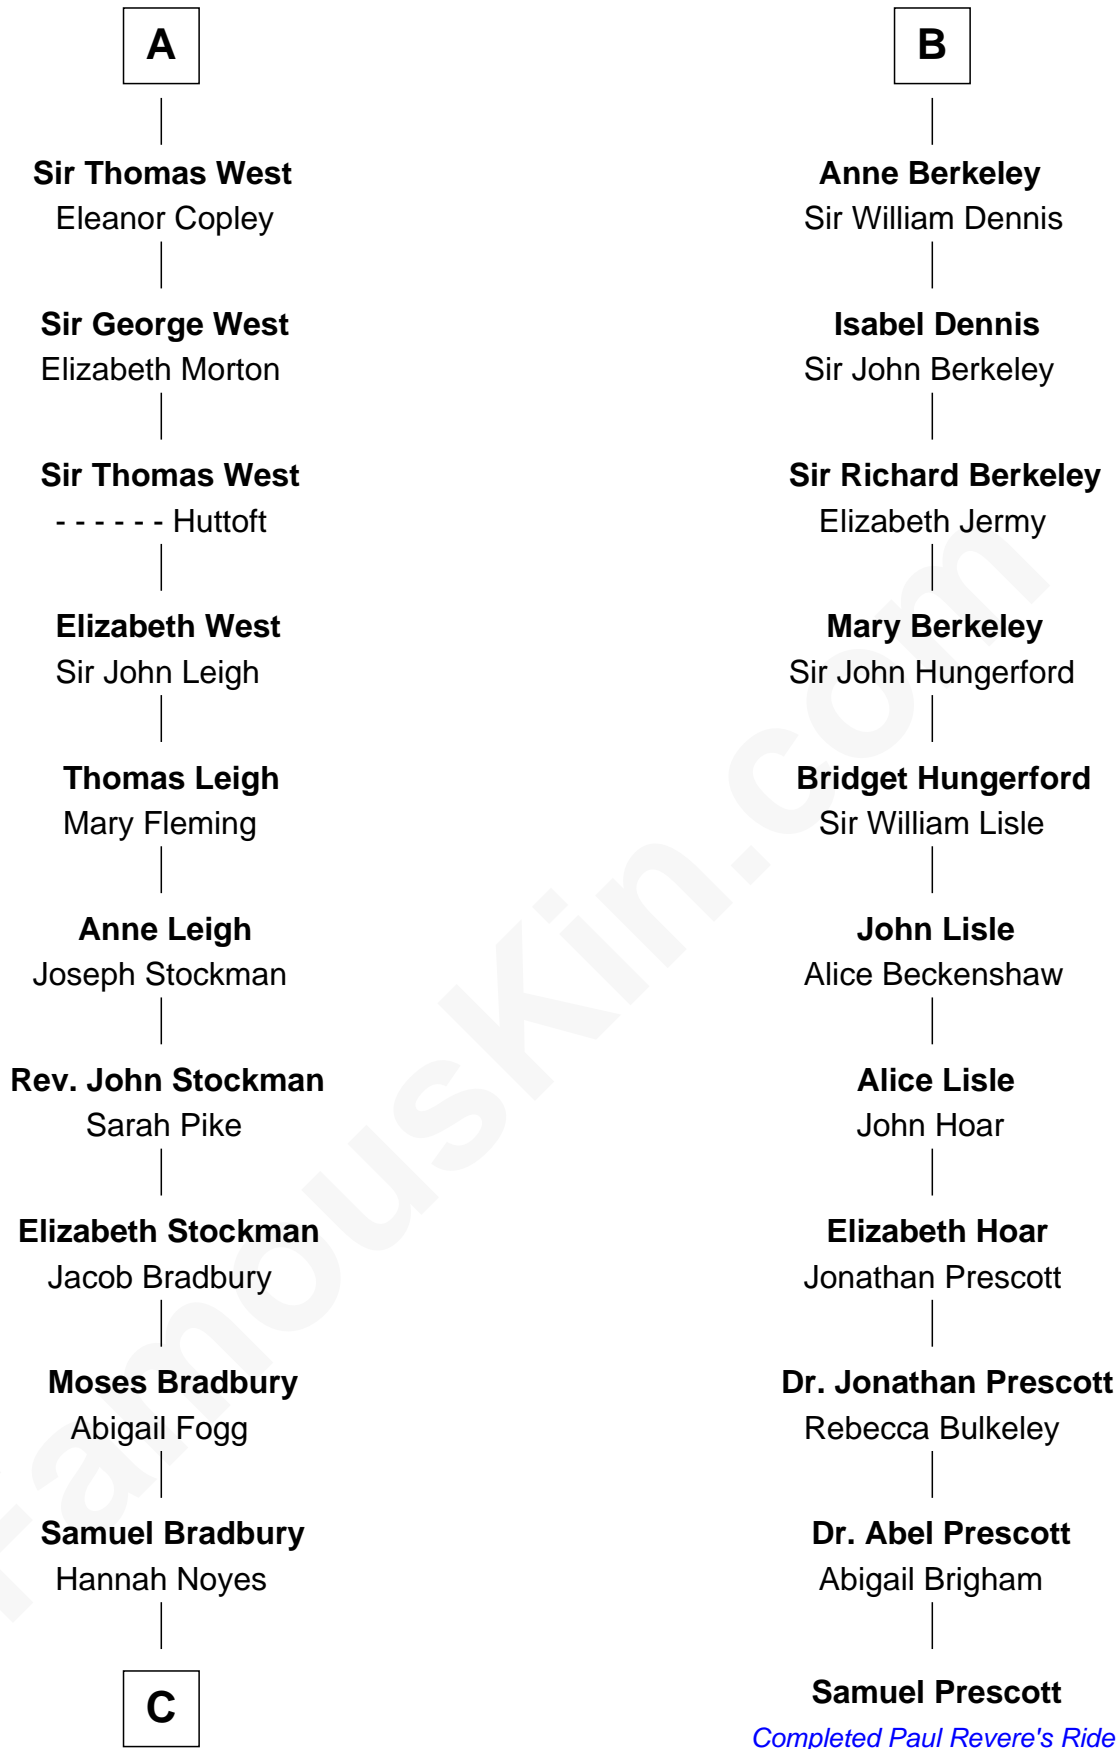

## Relationship Chart of

### Ray Bradbury

Author of *The Martian Chronicles*

17th cousin 4 times removed of

**Samuel Prescott**

Completed *Paul Revere's Midnight Ride*

**Robert I, Count of Artois**

Matilda of Brabant

**C**

—  
**Samuel Bradbury**  
Frances Mary Rothead

—  
**Samuel Irving Bradbury**  
Mary Adell Spaulding

—  
**Samuel Hinkston Bradbury**  
Minnie Alice Davis

—  
**Leonard Spaulding Bradbury**  
Esther Marie Moberg