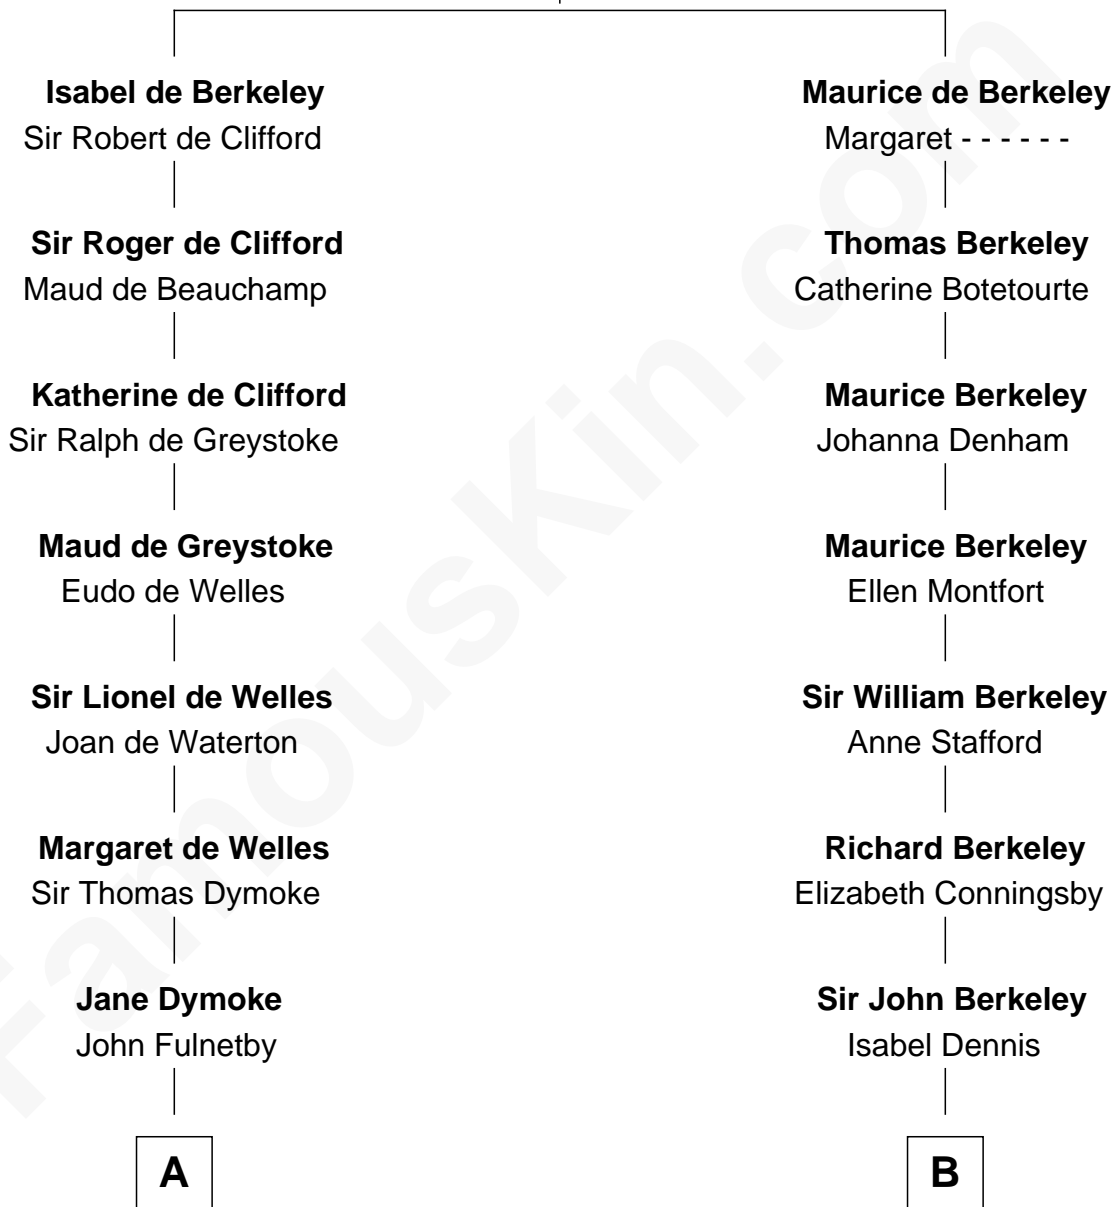

# FamousKin.com Relationship Chart of

**Ray Bradbury**

*Author of The Martian Chronicles*

15th cousin 5 times removed of

**Samuel Prescott**

*Completed Paul Revere's Midnight Ride*

**Sir Maurice de Berkeley**

Eve la Zouche

**C**

—  
**Samuel Irving Bradbury**

Mary Adell Spaulding

—  
**Samuel Hinkston Bradbury**

Minnie Alice Davis

—  
**Leonard Spaulding Bradbury**

Esther Marie Moberg

—  
**Ray Bradbury**

*Author of [The Martian Chronicles](#)*

FamousKin.com