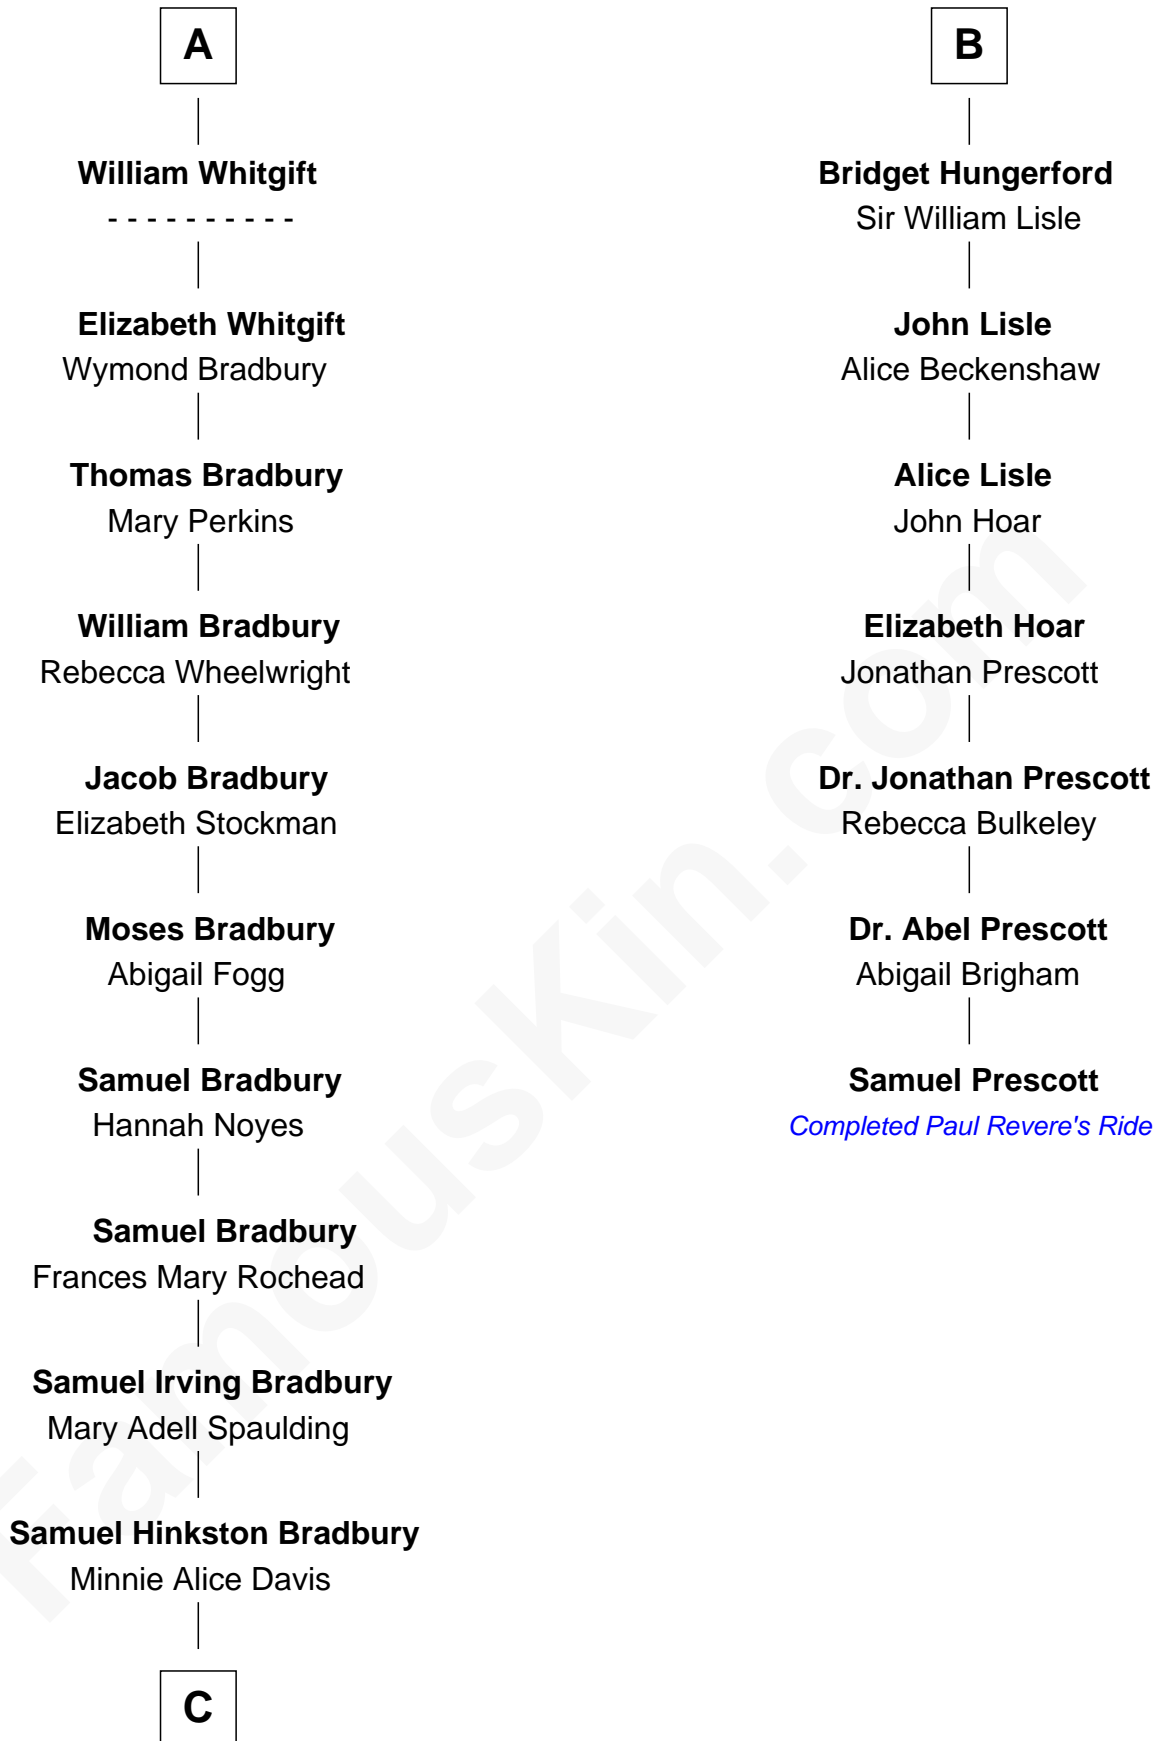

## Relationship Chart of

### Ray Bradbury

Author of *The Martian Chronicles*

13th cousin 5 times removed of

### Samuel Prescott

Completed *Paul Revere's Midnight Ride*

C

Leonard Spaulding Bradbury

Esther Marie Moberg

Ray Bradbury

*Author of The Martian Chronicles*

FamousKin.com