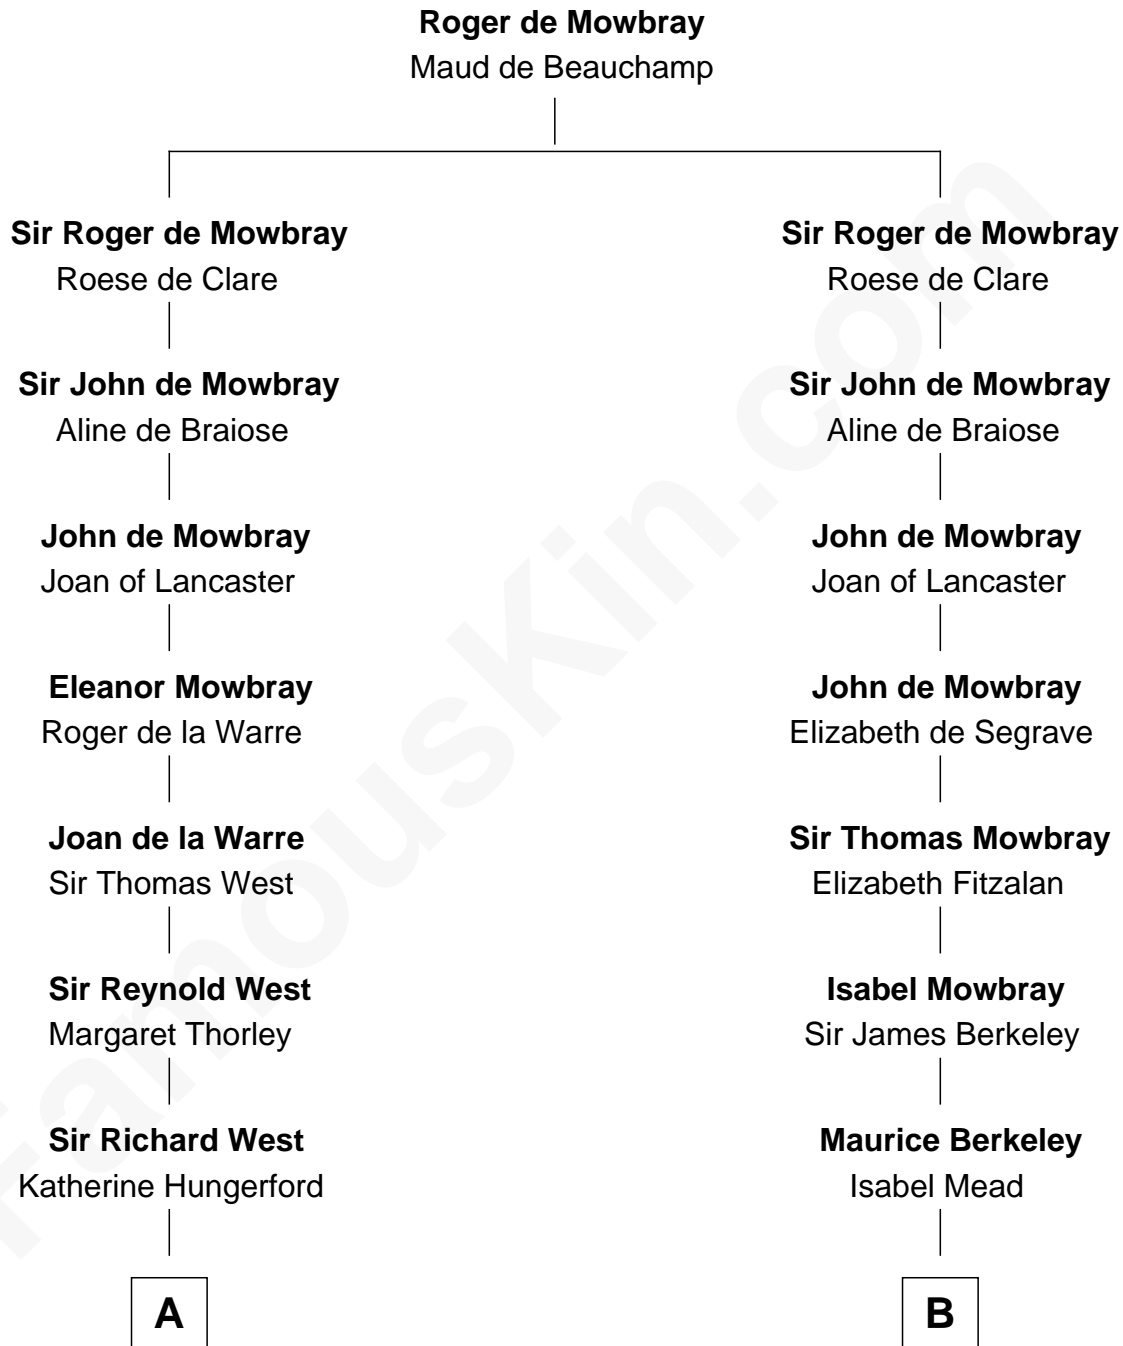

FamousKin.com Relationship Chart of

Ray Bradbury

Author of The Martian Chronicles

17th cousin 4 times removed of

Samuel Prescott

Completed Paul Revere's Midnight Ride

C

—
Samuel Bradbury
Frances Mary Rothead

—
Samuel Irving Bradbury
Mary Adell Spaulding

—
Samuel Hinkston Bradbury
Minnie Alice Davis

—
Leonard Spaulding Bradbury
Esther Marie Moberg

—
Ray Bradbury
Author of The Martian Chronicles

FamousKin.com