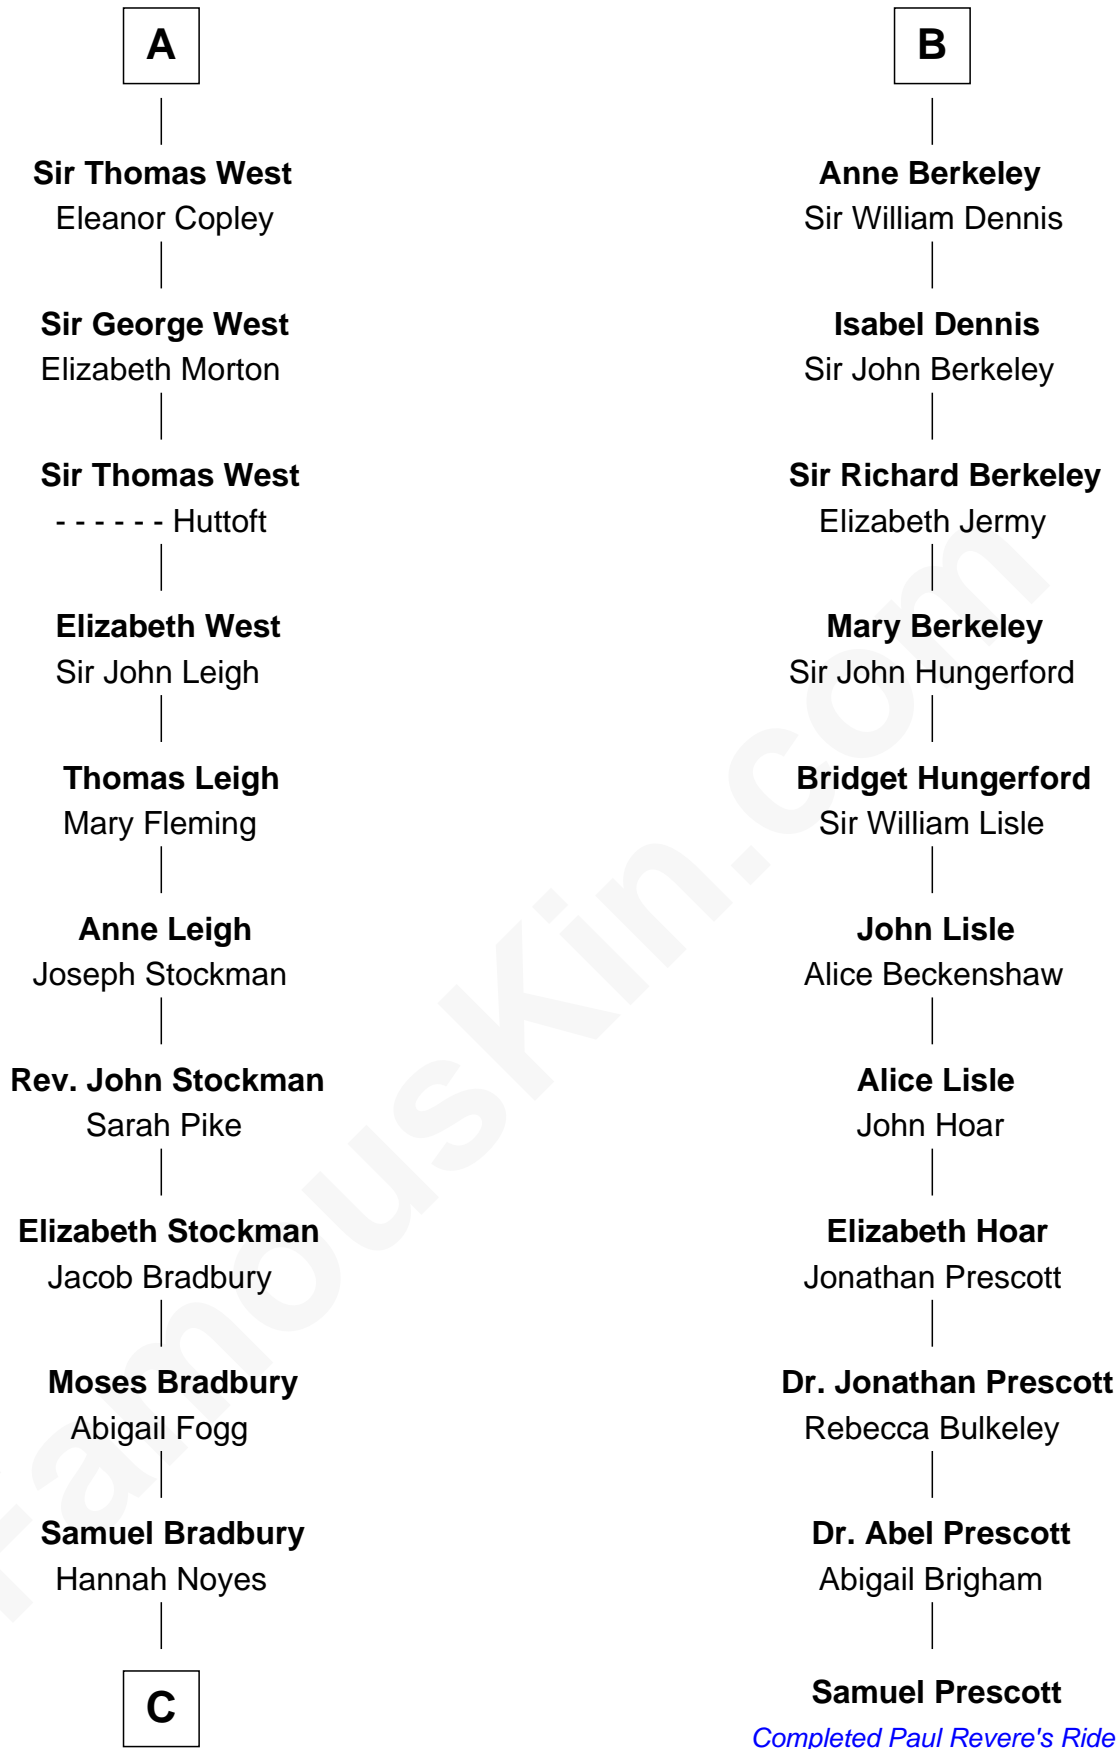

FamousKin.com Relationship Chart of

Ray Bradbury

Author of The Martian Chronicles

17th cousin 4 times removed of

Samuel Prescott

Completed Paul Revere's Midnight Ride

C

—
Samuel Bradbury
Frances Mary Rothead

—
Samuel Irving Bradbury
Mary Adell Spaulding

—
Samuel Hinkston Bradbury
Minnie Alice Davis

—
Leonard Spaulding Bradbury
Esther Marie Moberg

—
Ray Bradbury
Author of The Martian Chronicles

FamousKin.com