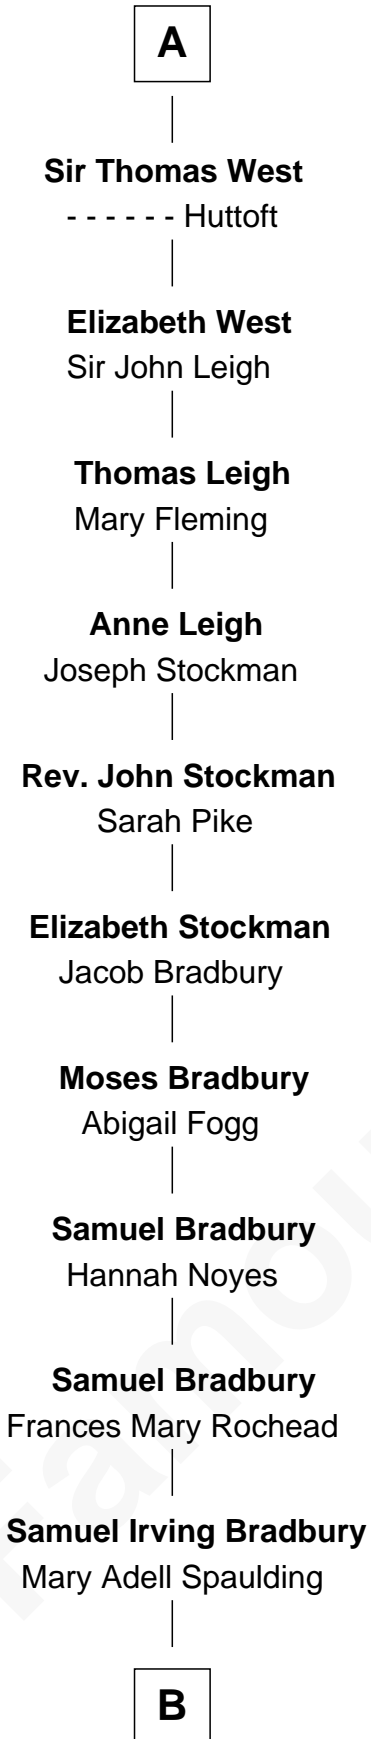

FamousKin.com

Relationship Chart of

Ray Bradbury

Author of The Martian Chronicles

7th cousin 12 times removed of

Charles V

Holy Roman Emperor

B

—
Samuel Hinkston Bradbury

Minnie Alice Davis

—
Leonard Spaulding Bradbury

Esther Marie Moberg

—
Ray Bradbury

Author of [The Martian Chronicles](#)

FamousKin.com