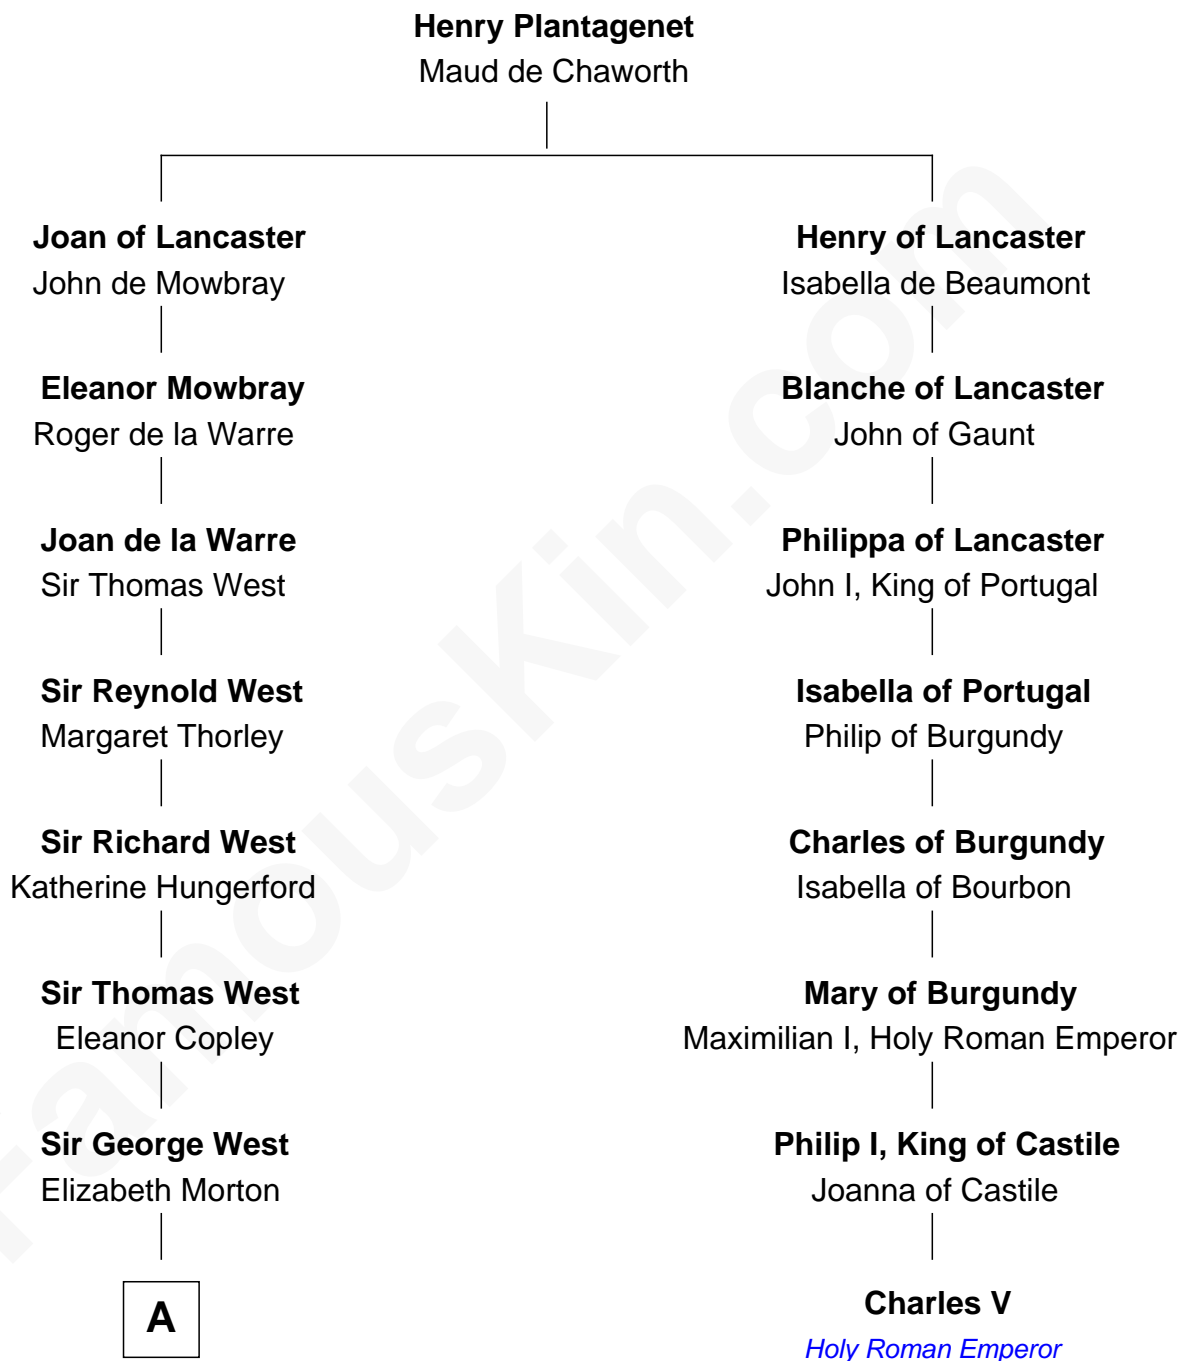

FamousKin.com

Relationship Chart of

Ray Bradbury

Author of The Martian Chronicles

7th cousin 12 times removed of

Charles V

Holy Roman Emperor

B

—
Samuel Hinkston Bradbury

Minnie Alice Davis

—
Leonard Spaulding Bradbury

Esther Marie Moberg

—
Ray Bradbury

Author of [The Martian Chronicles](#)

FamousKin.com