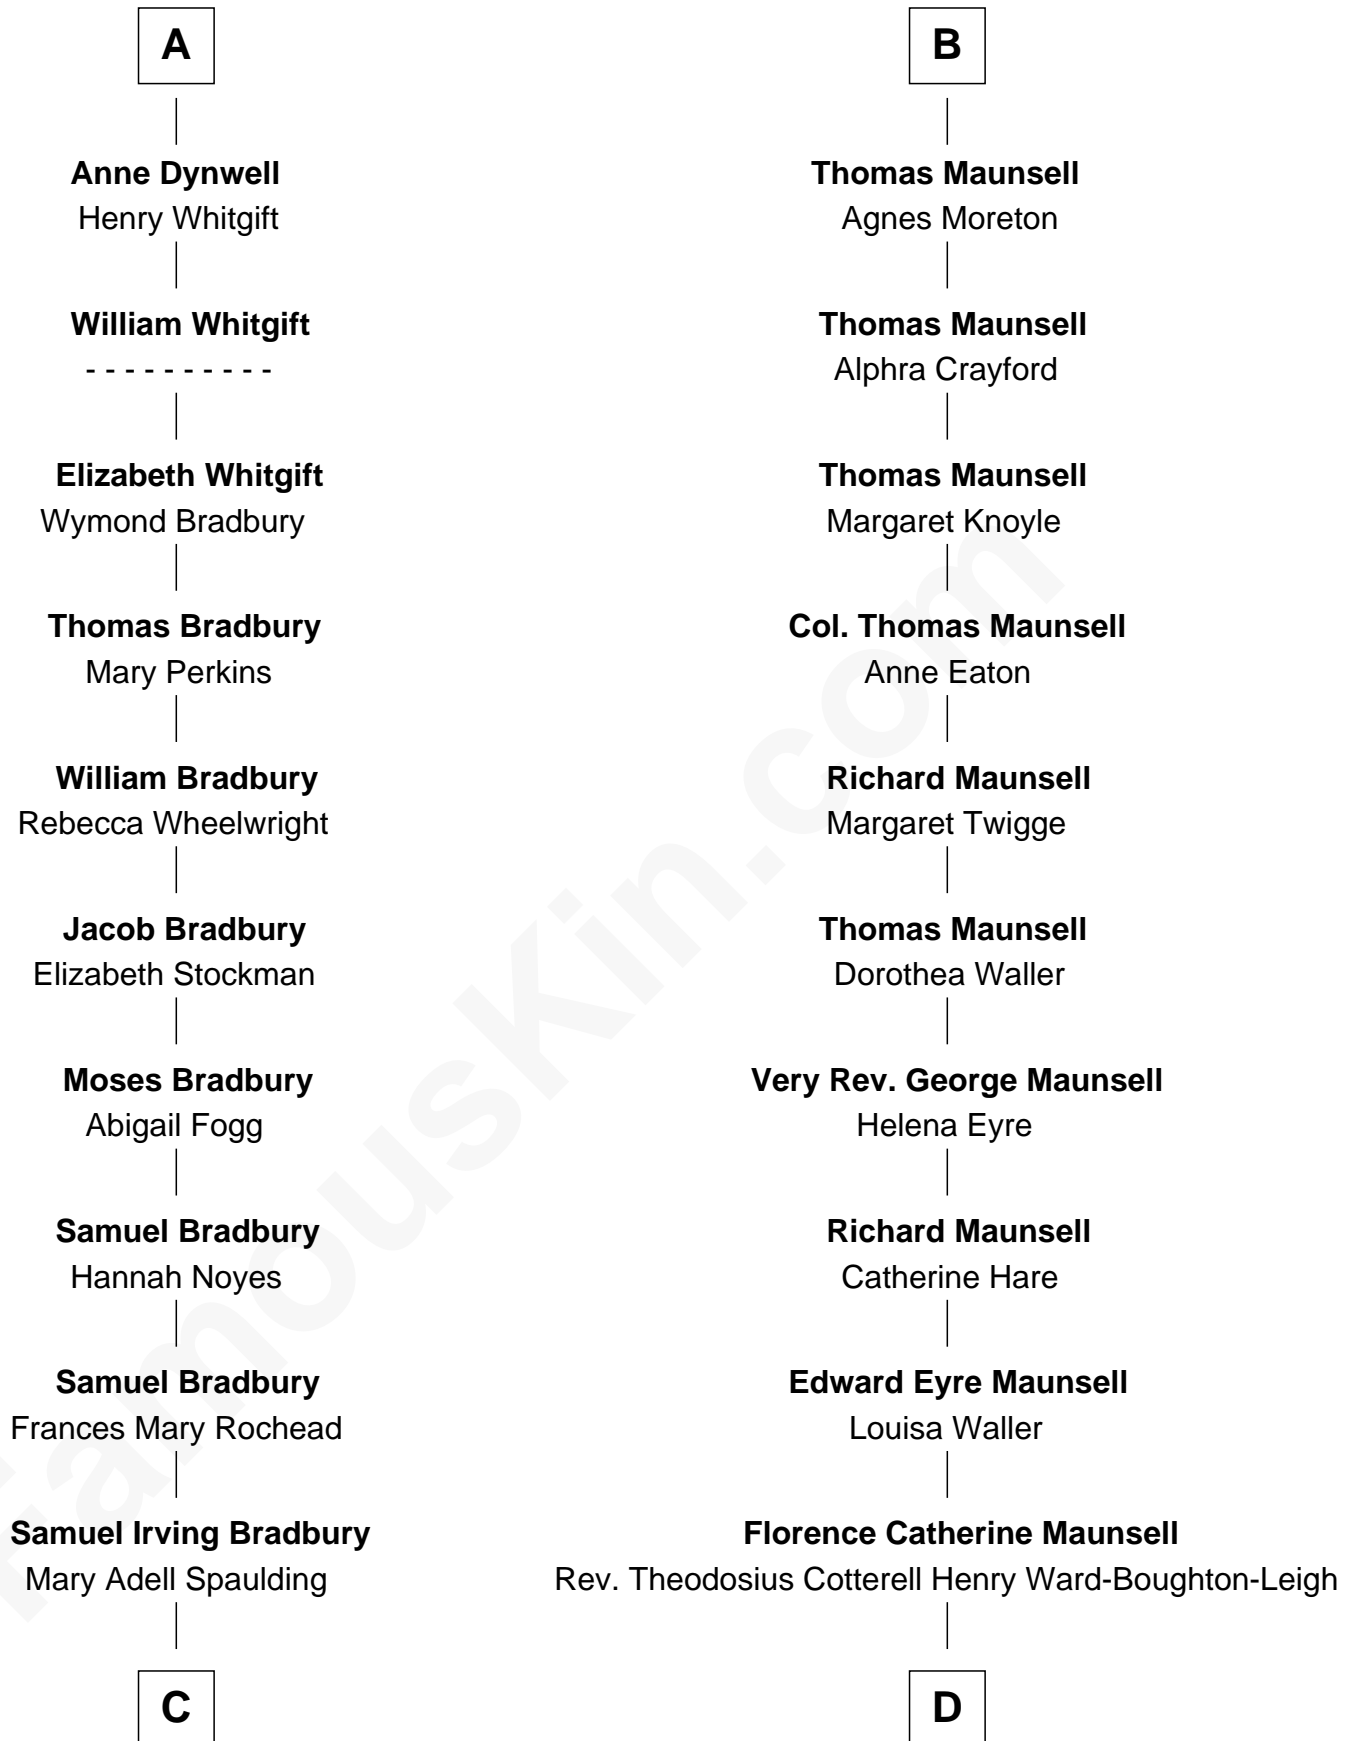

FamousKin.com

Relationship Chart of

Ray Bradbury

Author of The Martian Chronicles

19th cousin 1 time removed of

Phoebe Waller-Bridge

Theatre, TV and Movie Actress

C

Samuel Hinkston Bradbury

Minnie Alice Davis

Leonard Spaulding Bradbury

Esther Marie Moberg

Ray Bradbury

Author of [The Martian Chronicles](#)

D

Elsie Noëline Waller Ward-Boughton-Leigh