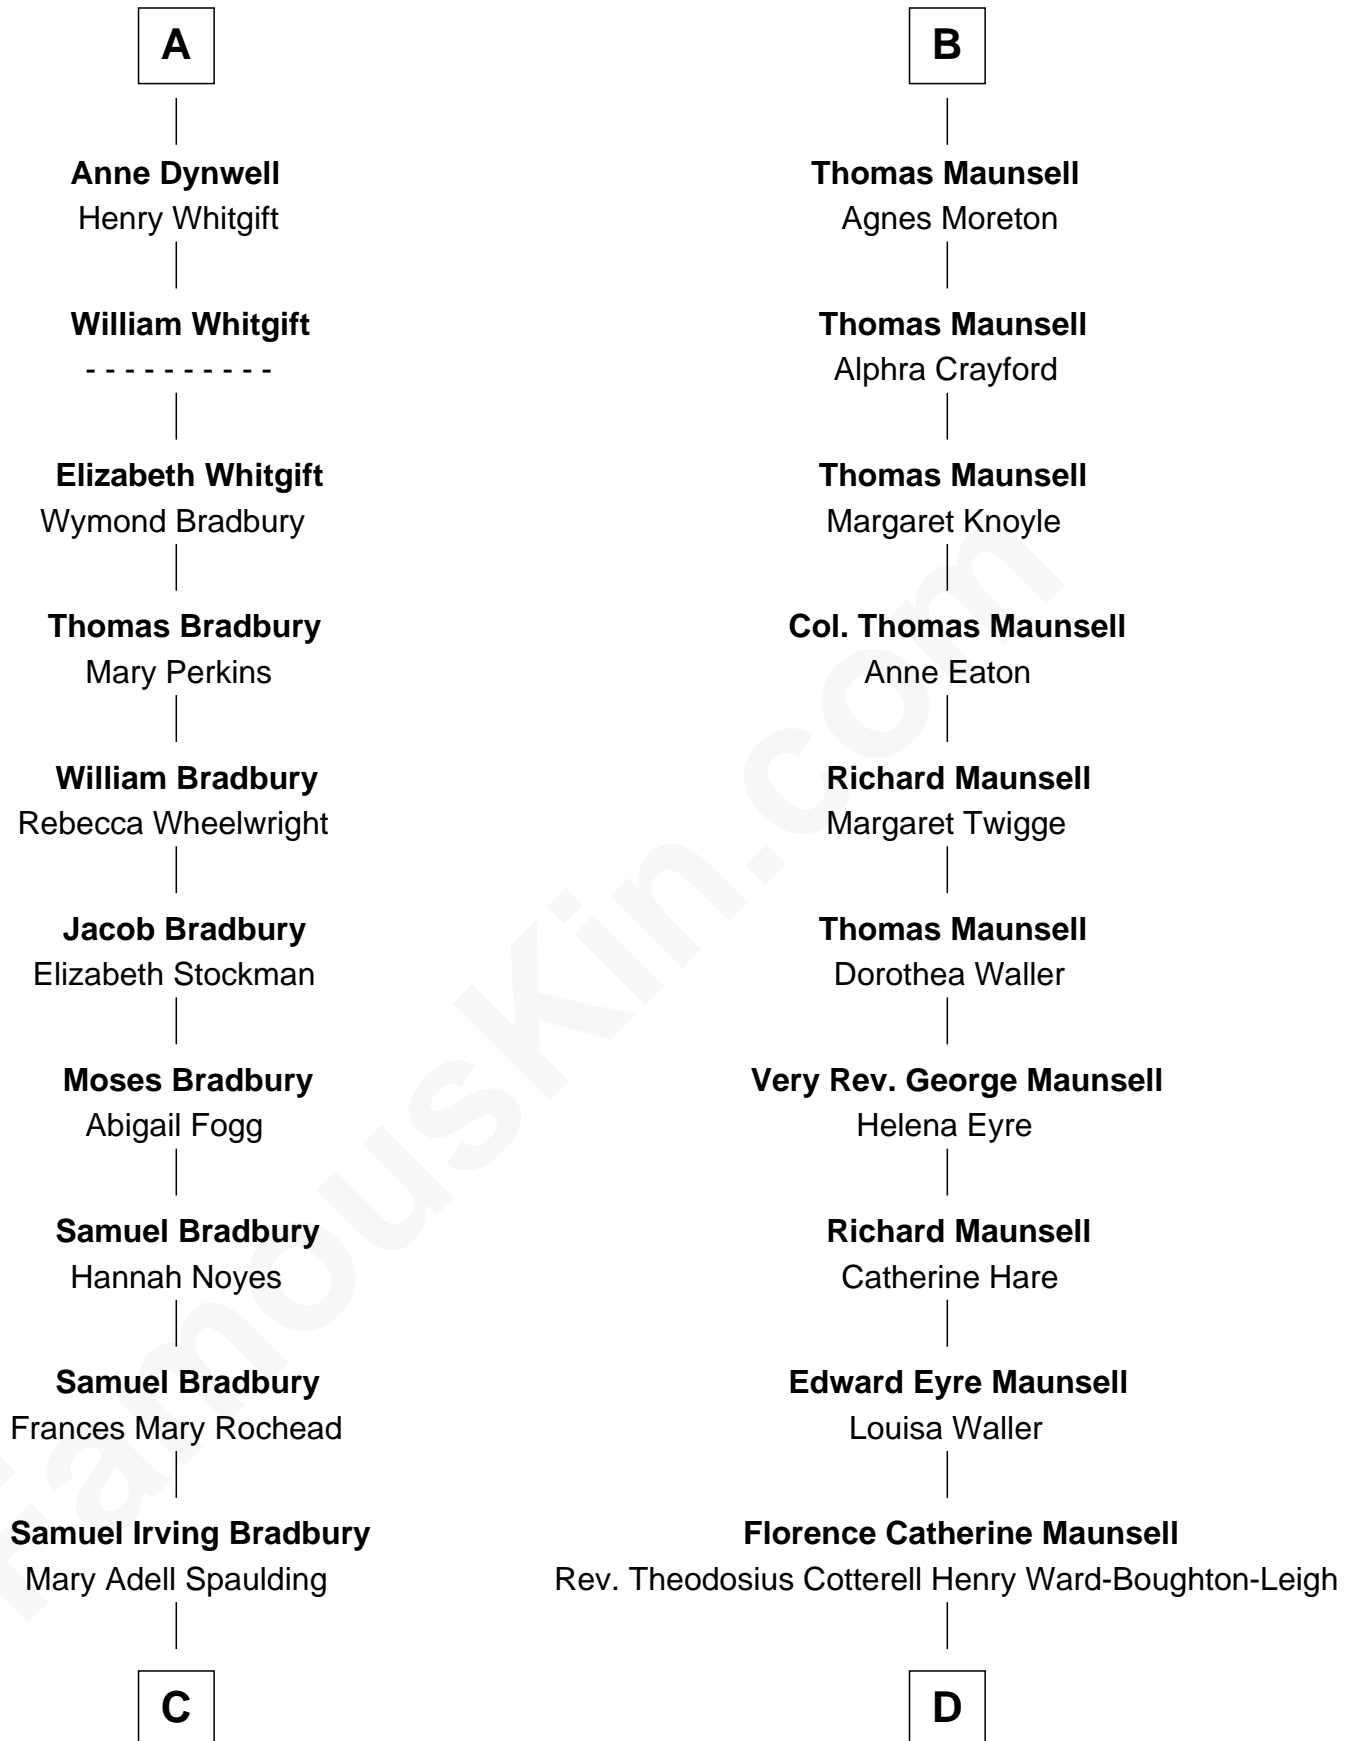

FamousKin.com Relationship Chart of

Ray Bradbury

Author of The Martian Chronicles

19th cousin 1 time removed of

Phoebe Waller-Bridge

Theatre, TV and Movie Actress

C

Samuel Hinkston Bradbury
Minnie Alice Davis

Leonard Spaulding Bradbury
Esther Marie Moberg

Ray Bradbury
Author of [The Martian Chronicles](#)

D

Elsie Noëline Waller Ward-Boughton-Leigh
Rev. Horace Fitzhenry Waller-Bridge

Cyprian Chandos Richard Waller Waller-Bridge
Mary Auriol Jill Harvie