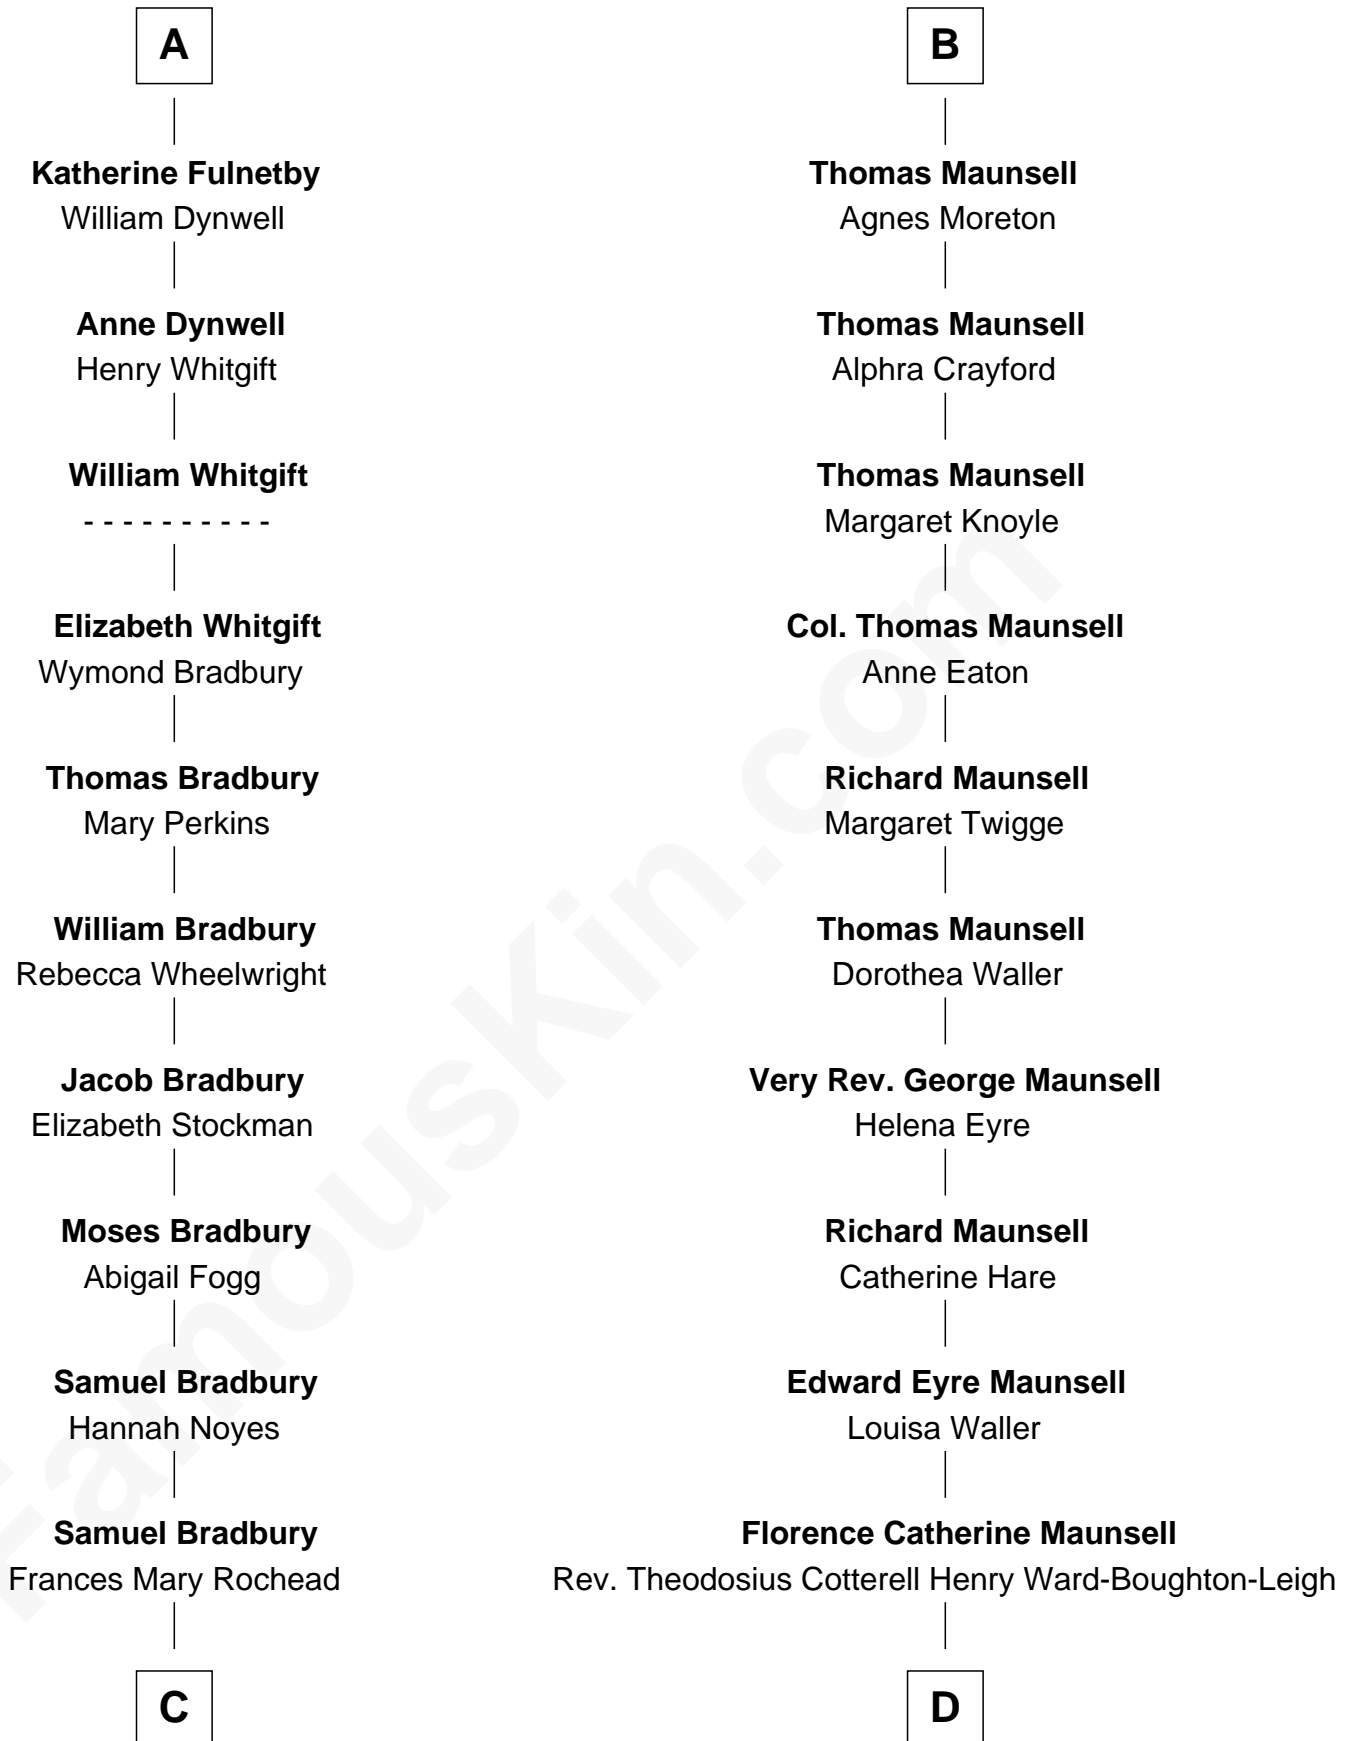

FamousKin.com Relationship Chart of

Ray Bradbury

Author of The Martian Chronicles

20th cousin of

Phoebe Waller-Bridge

Theatre, TV and Movie Actress

Sir Maurice de Berkeley

Eve la Zouche

C

Samuel Irving Bradbury

Mary Adell Spaulding

Samuel Hinkston Bradbury

Minnie Alice Davis

Leonard Spaulding Bradbury

Esther Marie Moberg

Ray Bradbury