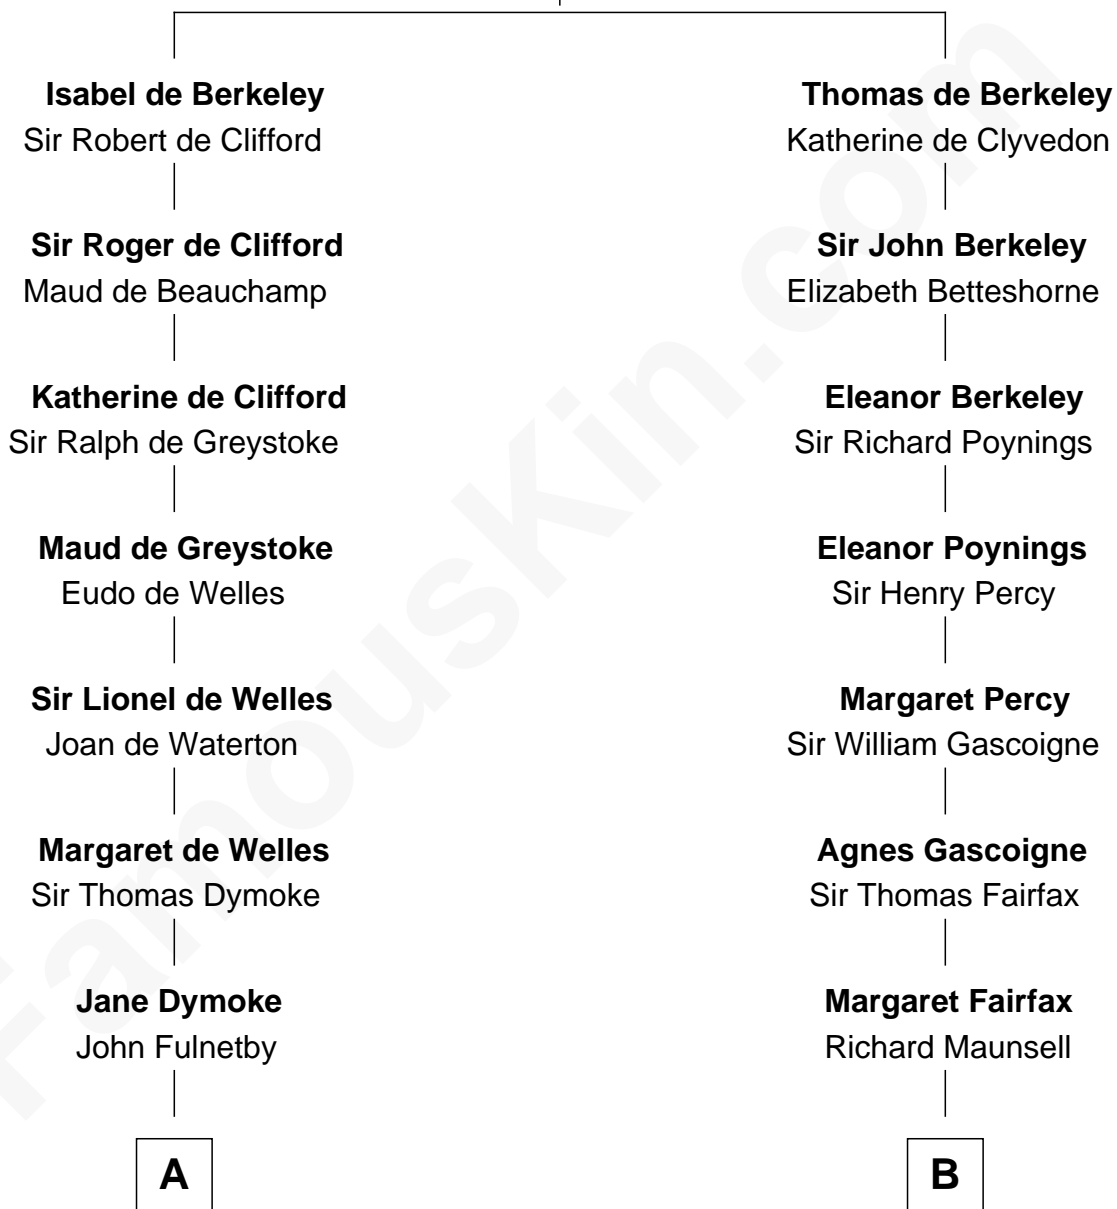

FamousKin.com Relationship Chart of

Ray Bradbury

Author of The Martian Chronicles

20th cousin of

Phoebe Waller-Bridge

Theatre, TV and Movie Actress

Sir Maurice de Berkeley

Eve la Zouche

C

Samuel Irving Bradbury

Mary Adell Spaulding

Samuel Hinkston Bradbury

Minnie Alice Davis

Leonard Spaulding Bradbury

Esther Marie Moberg

Ray Bradbury