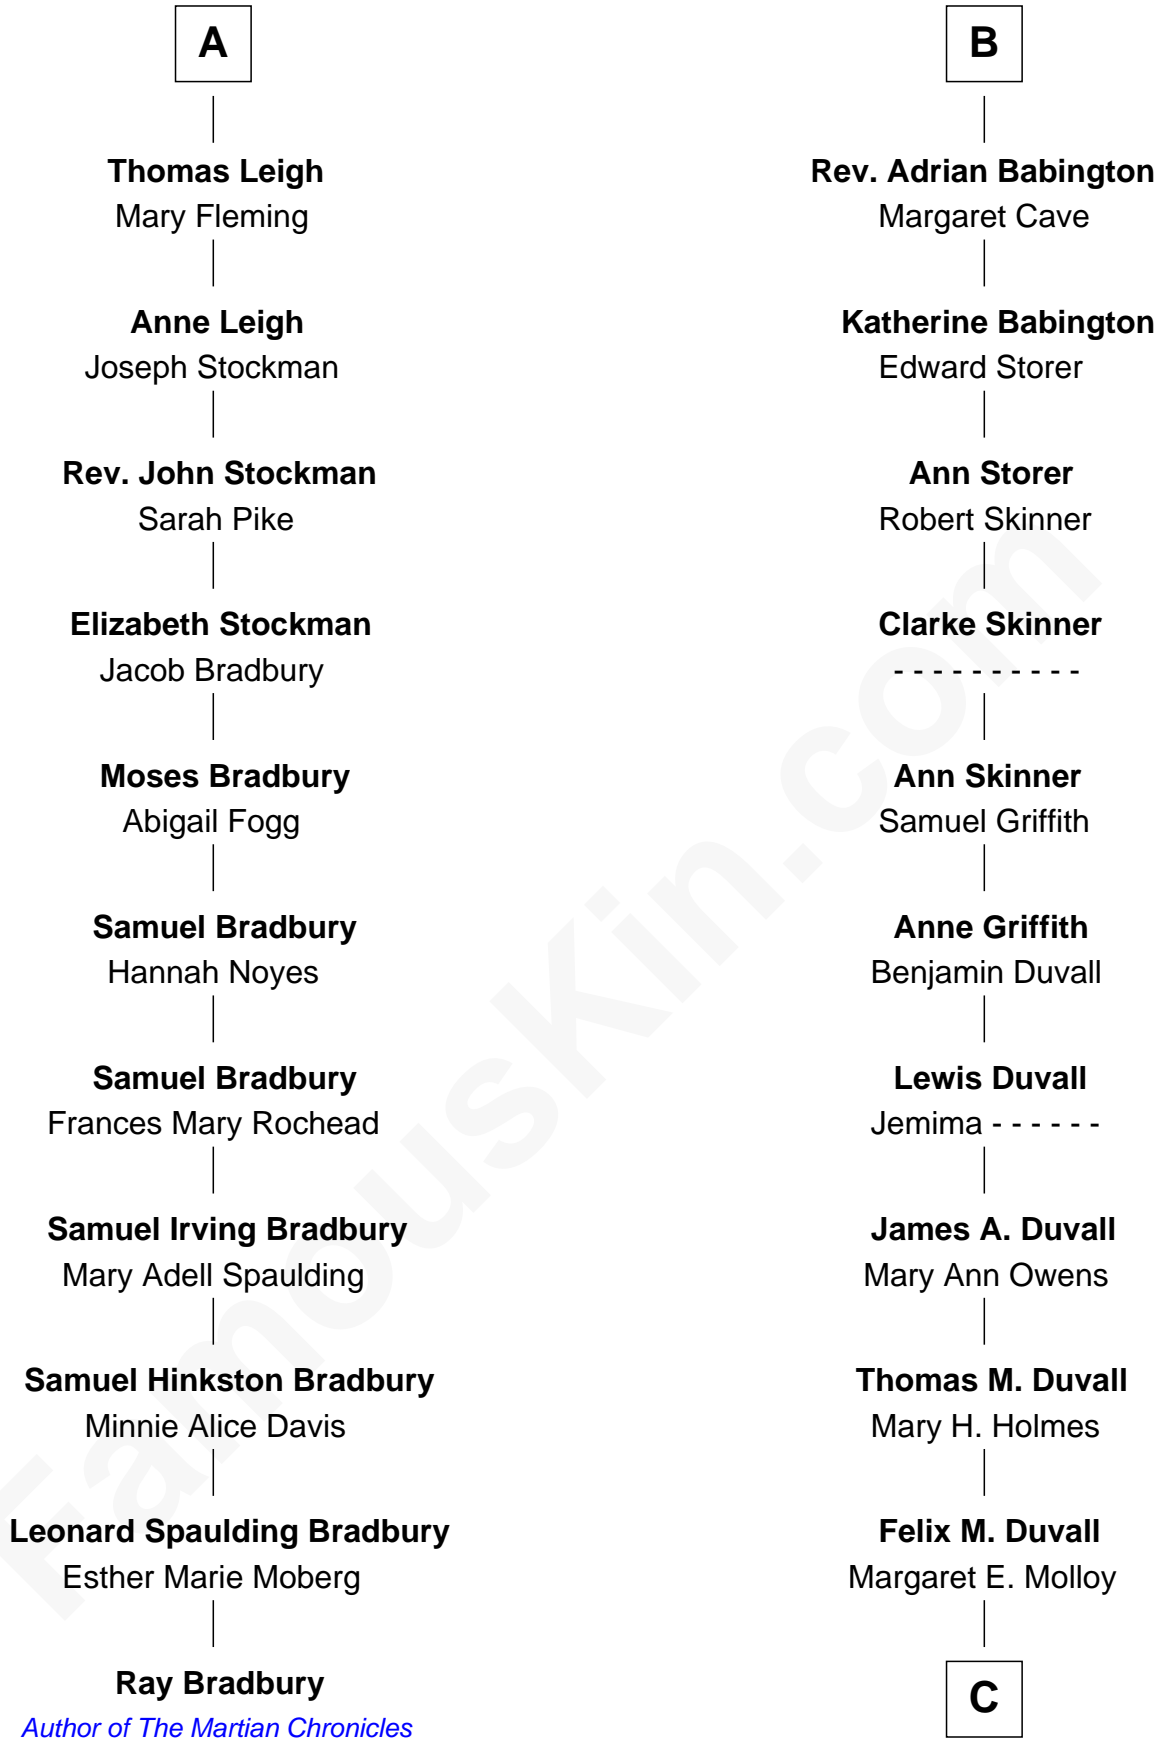

# FamousKin.com Relationship Chart of

**Ray Bradbury**

*Author of The Martian Chronicles*

17th cousin 3 times removed of

**John Dye**

*TV and Movie Actor - "Touched by an Angel"*

**C**

Robert Louis Duvall

Edith Clara Tippett

John Louis Duvall

Irene Maree McMillen

Lynn Maree Duvall

Jim C. Dye

**John Dye**

*TV and Movie Actor*

FamousKin.com