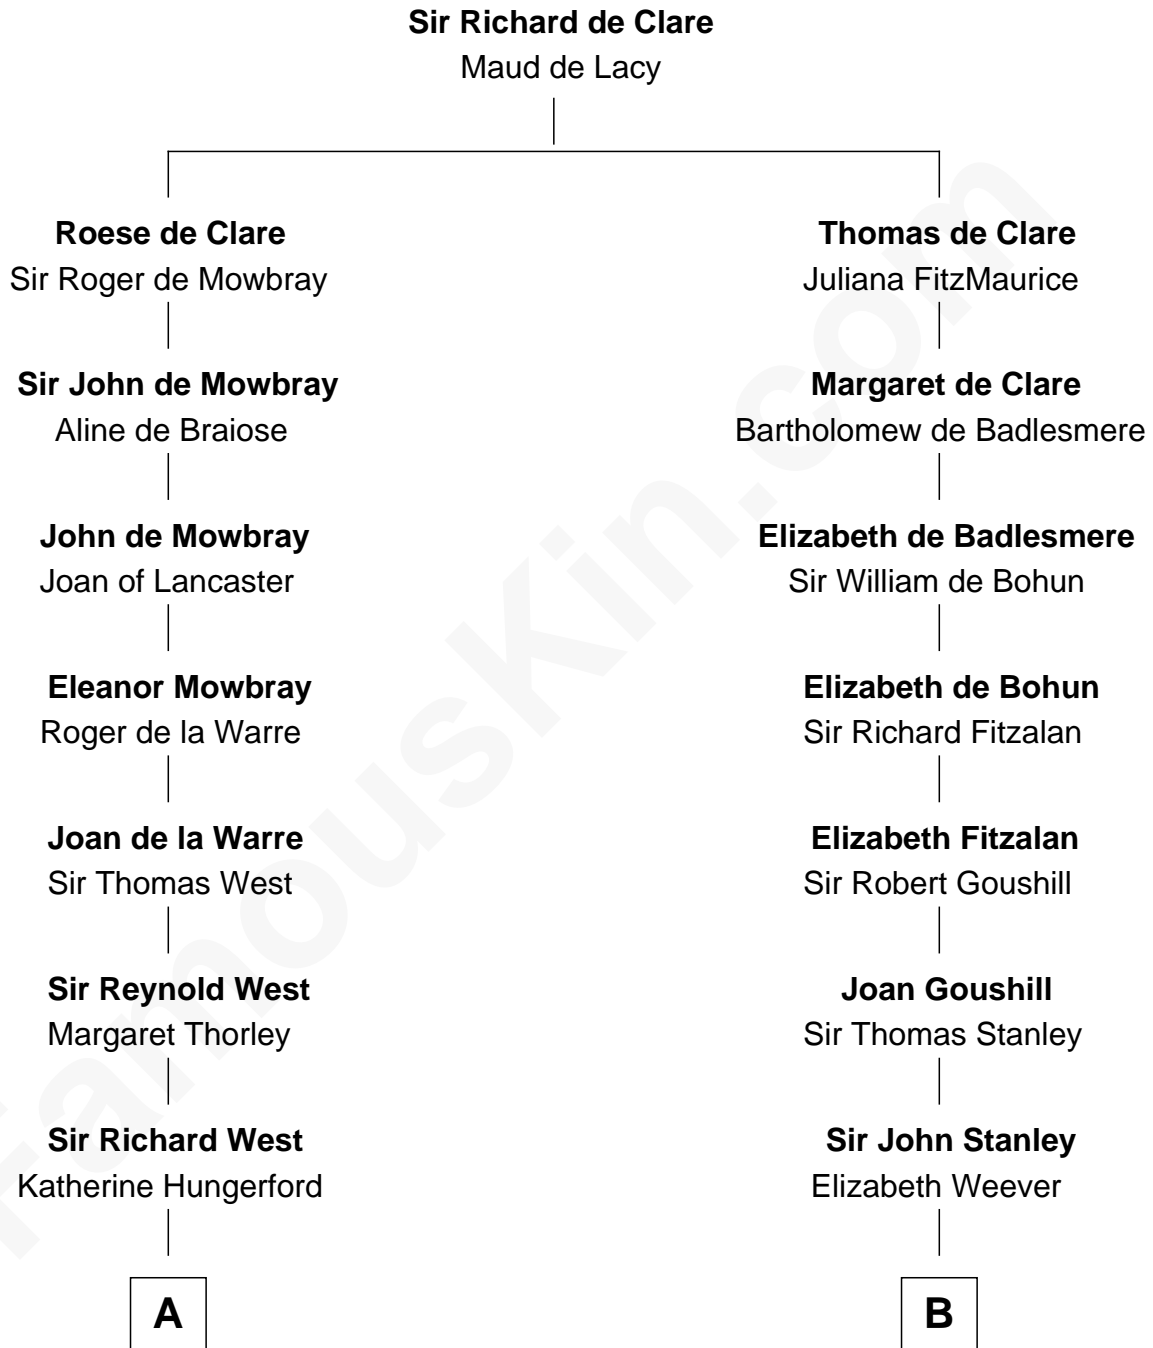

FamousKin.com

Relationship Chart of

Ray Bradbury

Author of The Martian Chronicles

20th cousin 1 time removed of

Juliette Gordon Low

Founder of the Girl Scouts

C

Samuel Bradbury
Frances Mary Rothead

Samuel Irving Bradbury
Mary Adell Spaulding

Samuel Hinkston Bradbury
Minnie Alice Davis

Leonard Spaulding Bradbury
Esther Marie Moberg

Ray Bradbury
Author of The Martian Chronicles