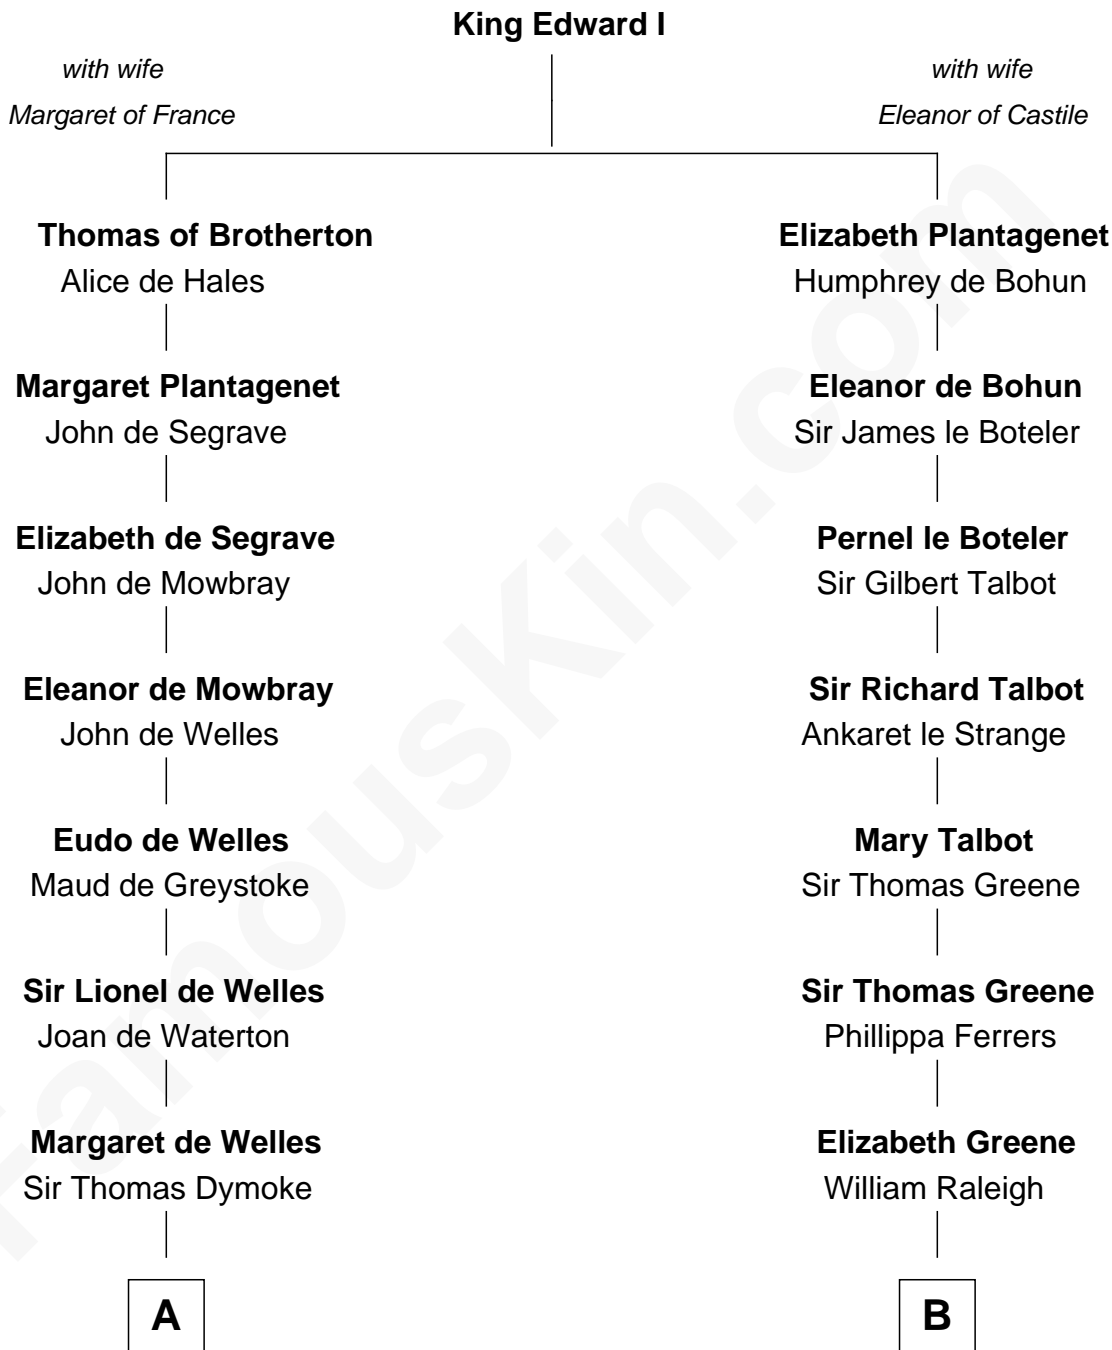

FamousKin.com

Relationship Chart of

Ray Bradbury

Author of The Martian Chronicles

20th cousin 1 time removed of

Stephen A. Douglas

Participated in Lincoln-Douglas Debates

C

Samuel Bradbury
Frances Mary Rothead

Samuel Irving Bradbury
Mary Adell Spaulding

Samuel Hinkston Bradbury
Minnie Alice Davis

Leonard Spaulding Bradbury
Esther Marie Moberg

Ray Bradbury
Author of The Martian Chronicles