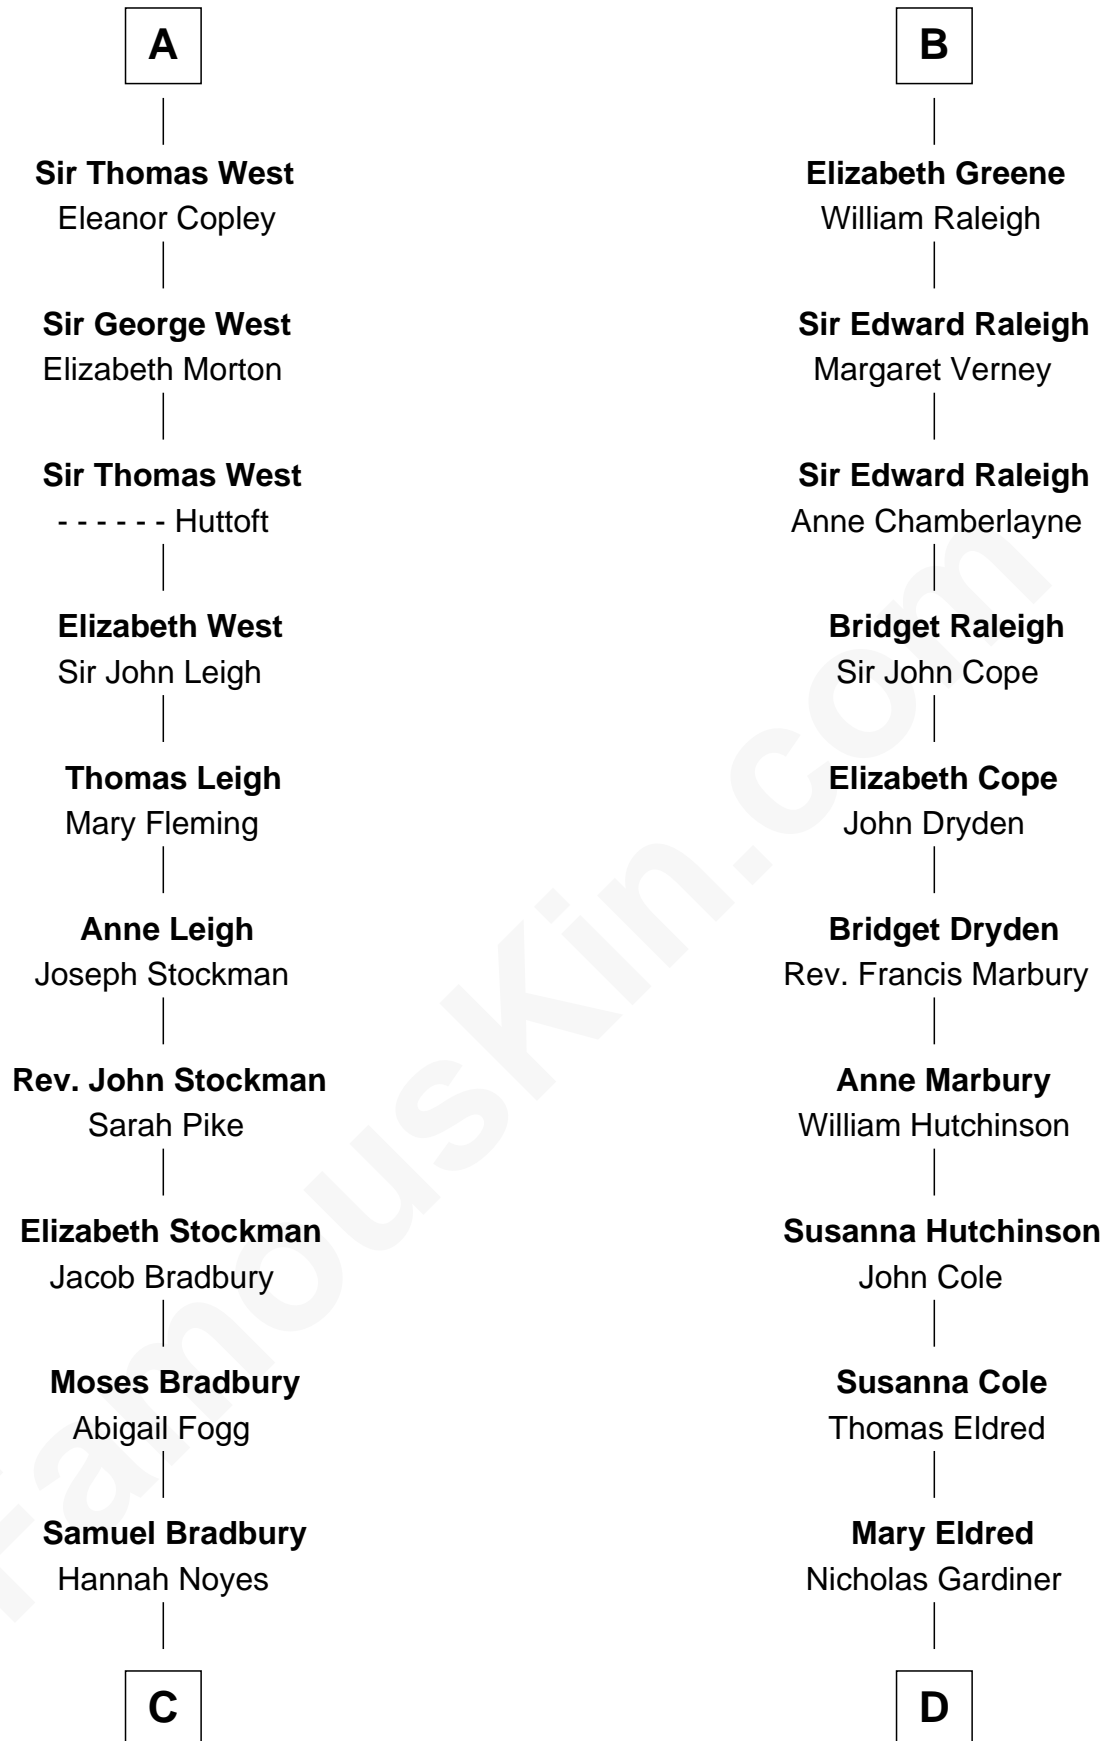

FamousKin.com Relationship Chart of

Ray Bradbury

Author of The Martian Chronicles

21st cousin of

Stephen A. Douglas

Participated in Lincoln-Douglas Debates

C

Samuel Bradbury
Frances Mary Rohead

Samuel Irving Bradbury
Mary Adell Spaulding

Samuel Hinkston Bradbury
Minnie Alice Davis

Leonard Spaulding Bradbury
Esther Marie Moberg

Ray Bradbury
Author of The Martian Chronicles

D

Nicholas Gardiner
Martha Havens