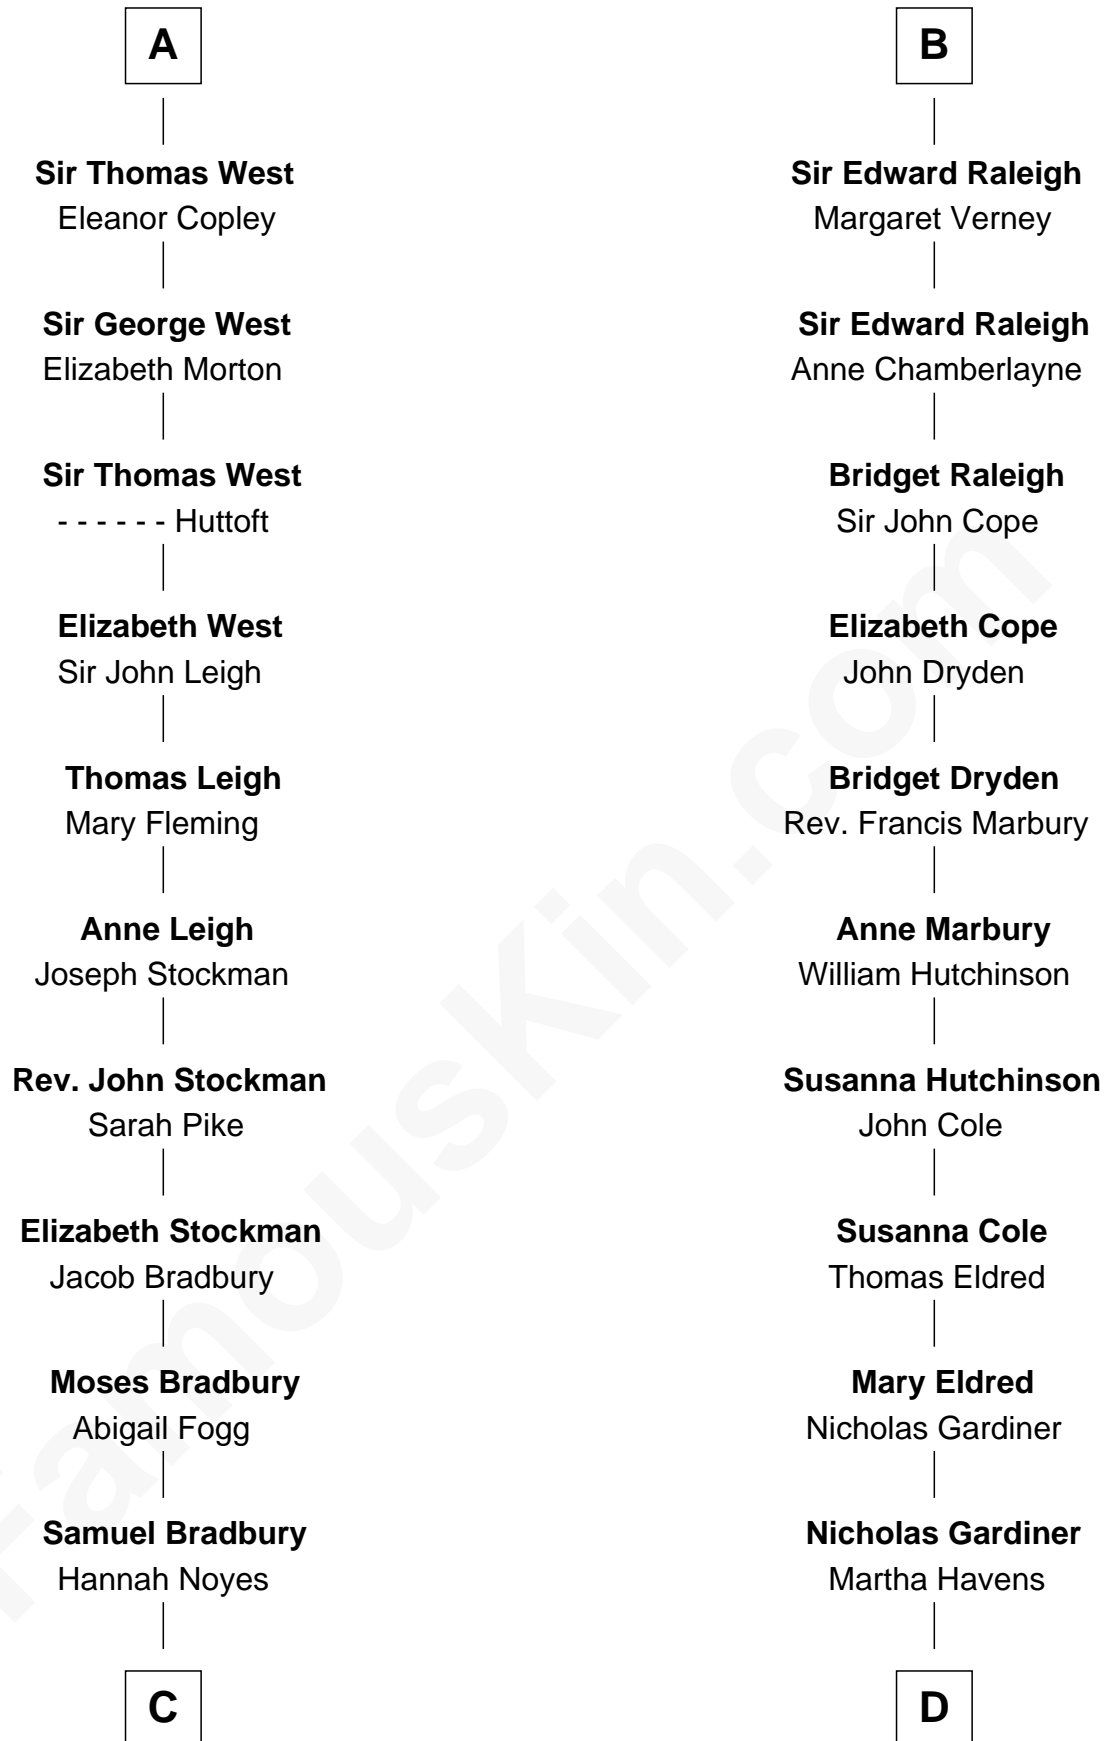

FamousKin.com

Relationship Chart of

Ray Bradbury

Author of *The Martian Chronicles*

20th cousin 1 time removed of

Stephen A. Douglas

Participated in Lincoln-Douglas Debates

C

Samuel Bradbury
Frances Mary Rothead

Samuel Irving Bradbury
Mary Adell Spaulding

Samuel Hinkston Bradbury
Minnie Alice Davis

Leonard Spaulding Bradbury
Esther Marie Moberg

Ray Bradbury
Author of The Martian Chronicles