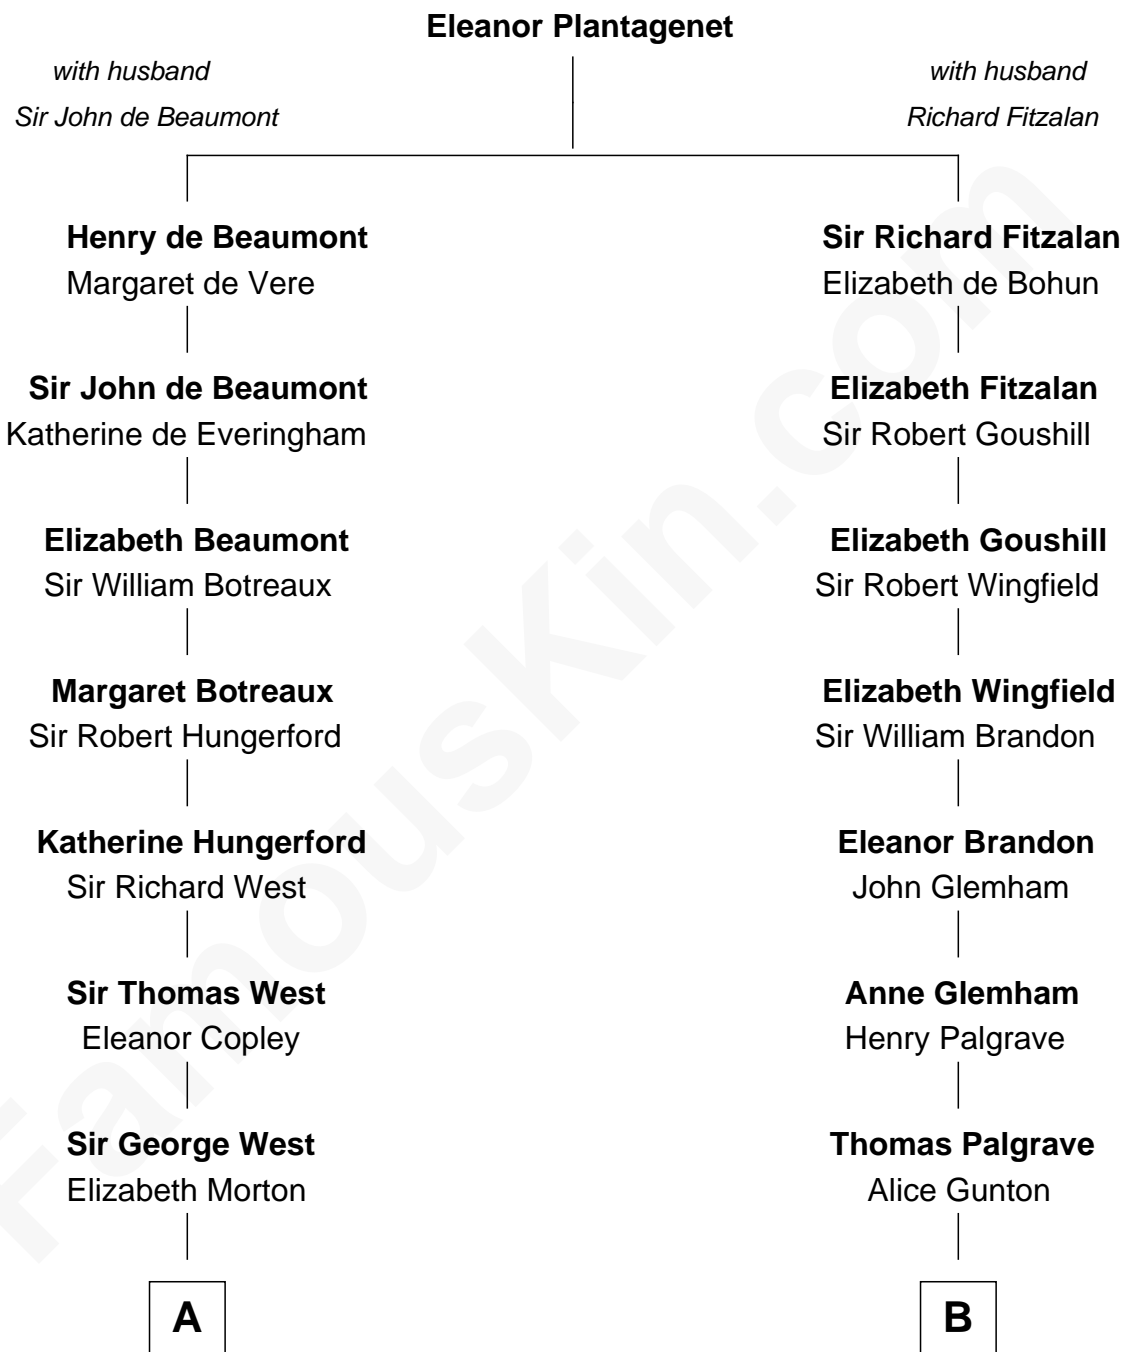

FamousKin.com Relationship Chart of

Ray Bradbury

Author of The Martian Chronicles

12th cousin 7 times removed of

Roger Sherman

Signer of the Declaration of Independence

C

—
Samuel Hinkston Bradbury

Minnie Alice Davis

—
Leonard Spaulding Bradbury

Esther Marie Moberg

—
Ray Bradbury

Author of [The Martian Chronicles](#)

FamousKin.com