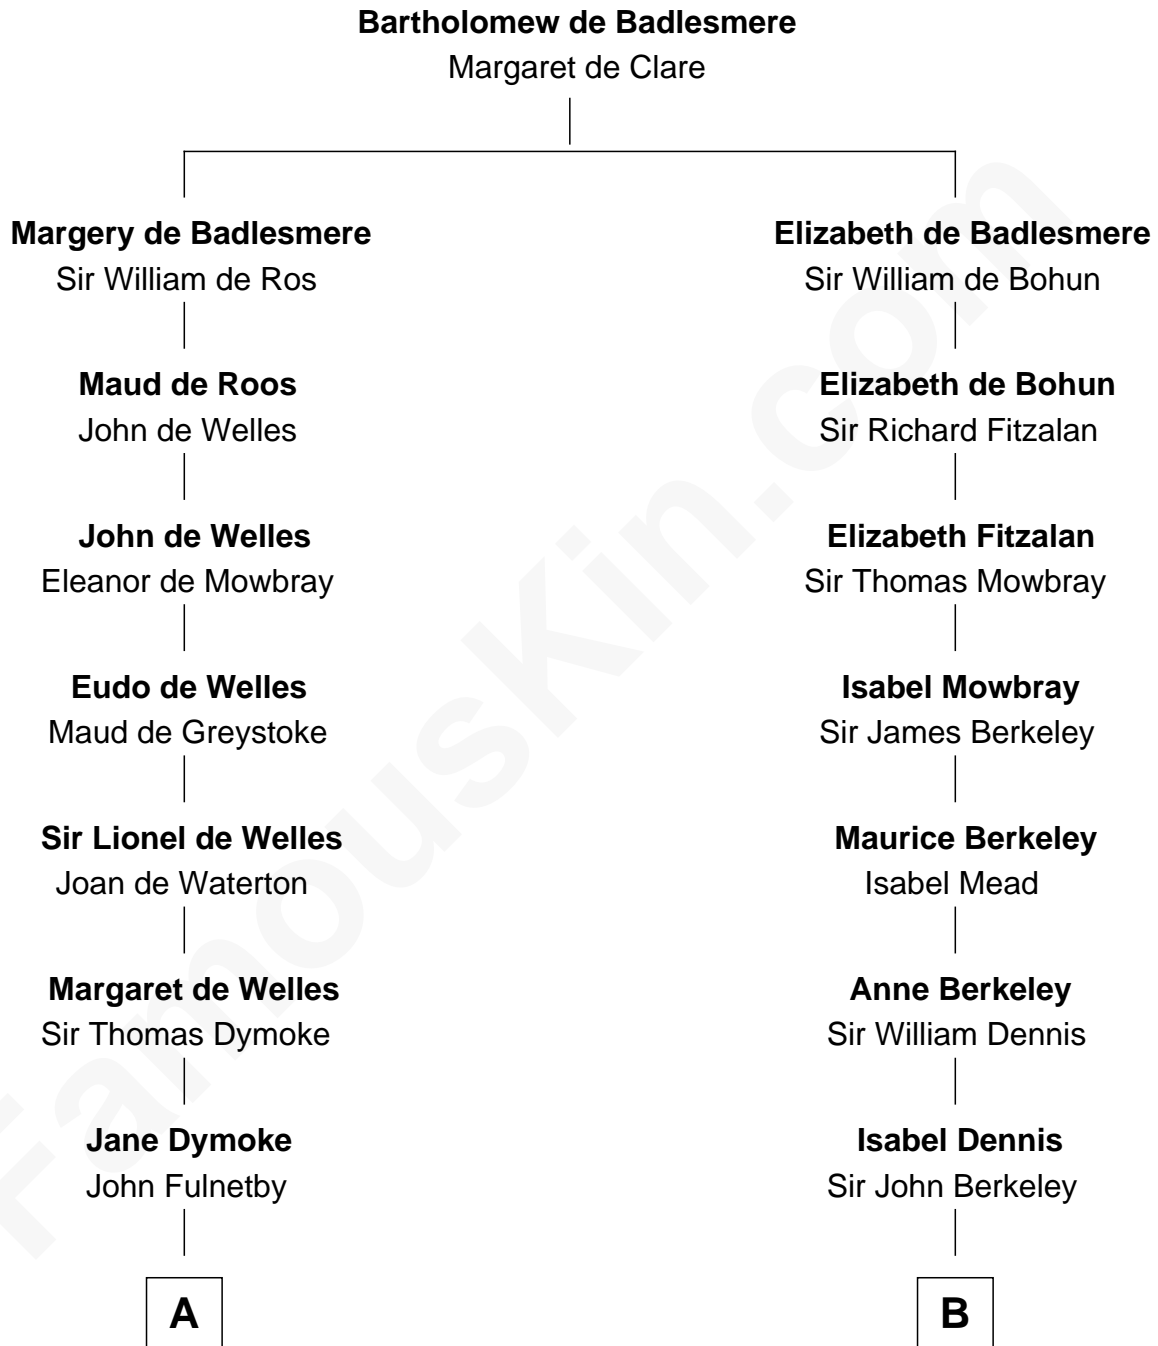

## Relationship Chart of

### Ray Bradbury

*Author of The Martian Chronicles*

18th cousin 2 times removed of

### General Douglas MacArthur

*U.S. Army - World War II*

**C**

**Samuel Irving Bradbury**

Mary Adell Spaulding

**Samuel Hinkston Bradbury**

Minnie Alice Davis

**Leonard Spaulding Bradbury**