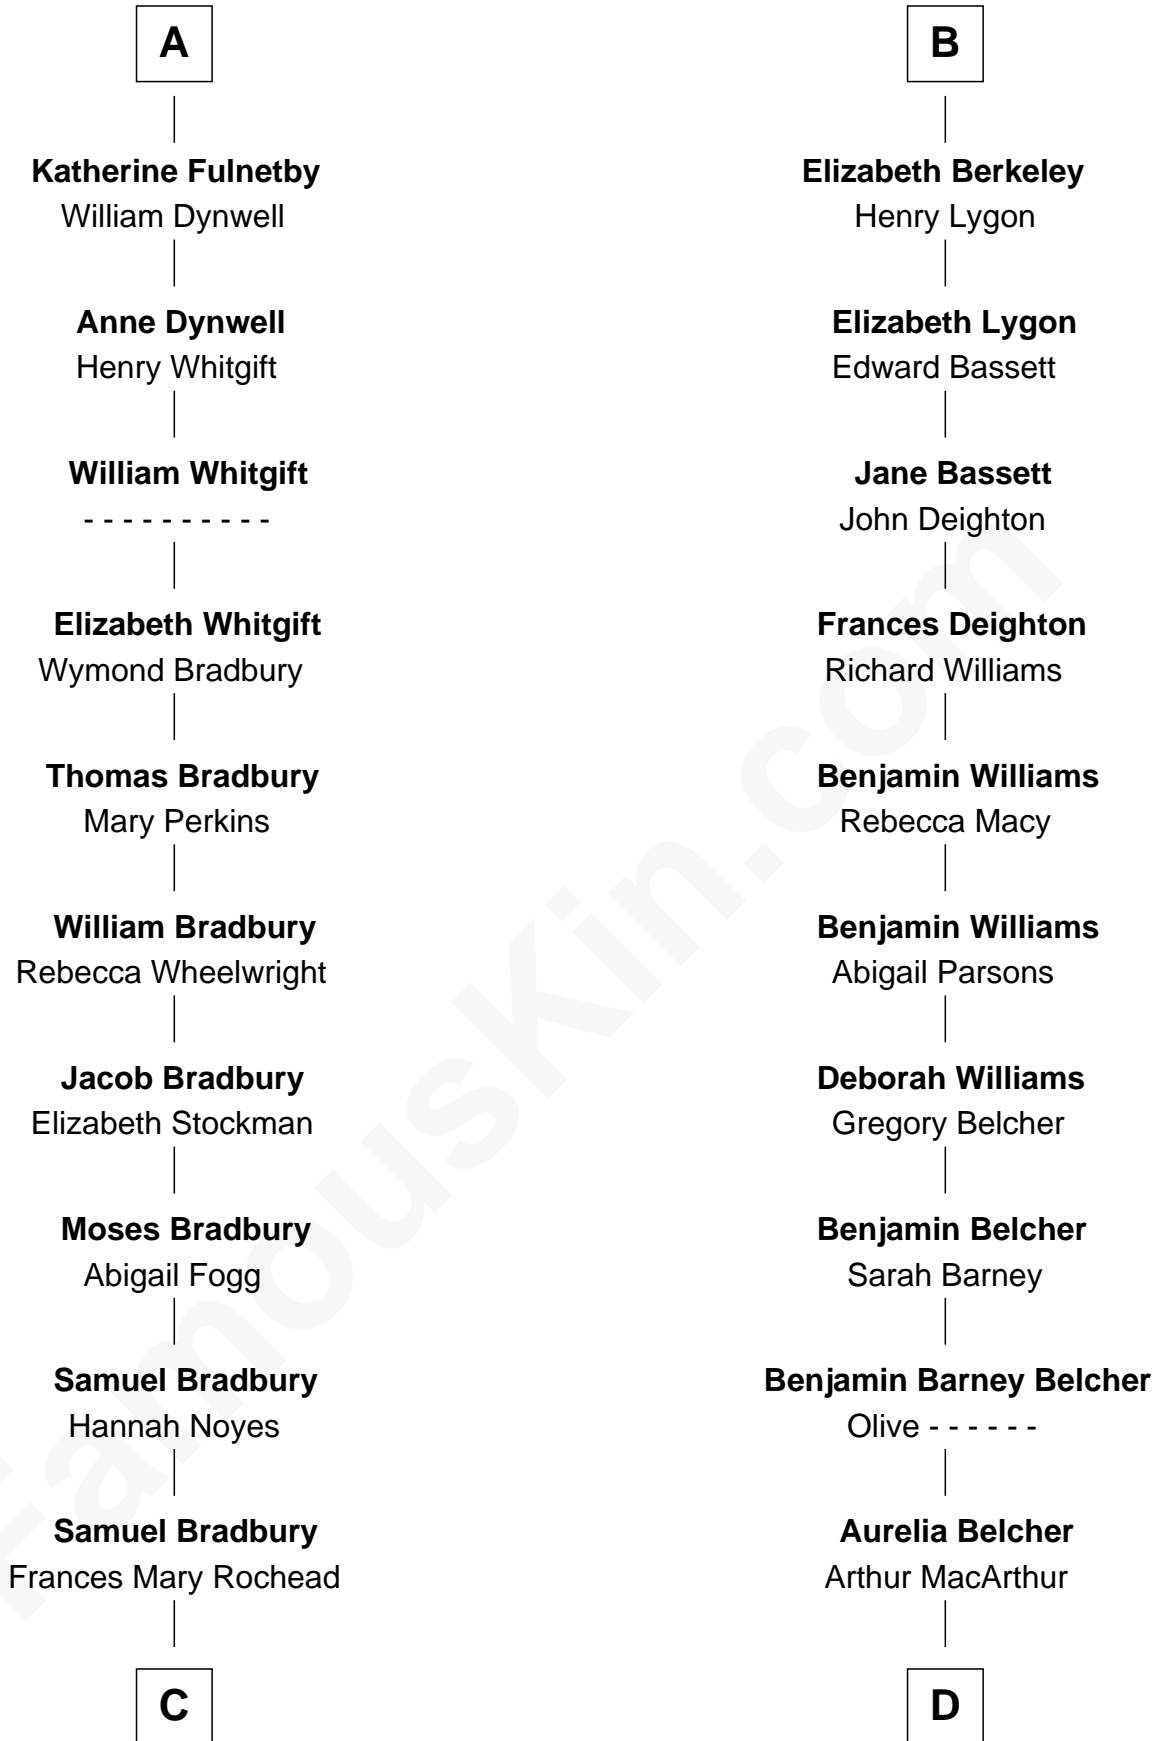

## Relationship Chart of

### Ray Bradbury

*Author of The Martian Chronicles*

18th cousin 2 times removed of

### General Douglas MacArthur

*U.S. Army - World War II*

**C**

**Samuel Irving Bradbury**

Mary Adell Spaulding

**Samuel Hinkston Bradbury**

Minnie Alice Davis

**Leonard Spaulding Bradbury**