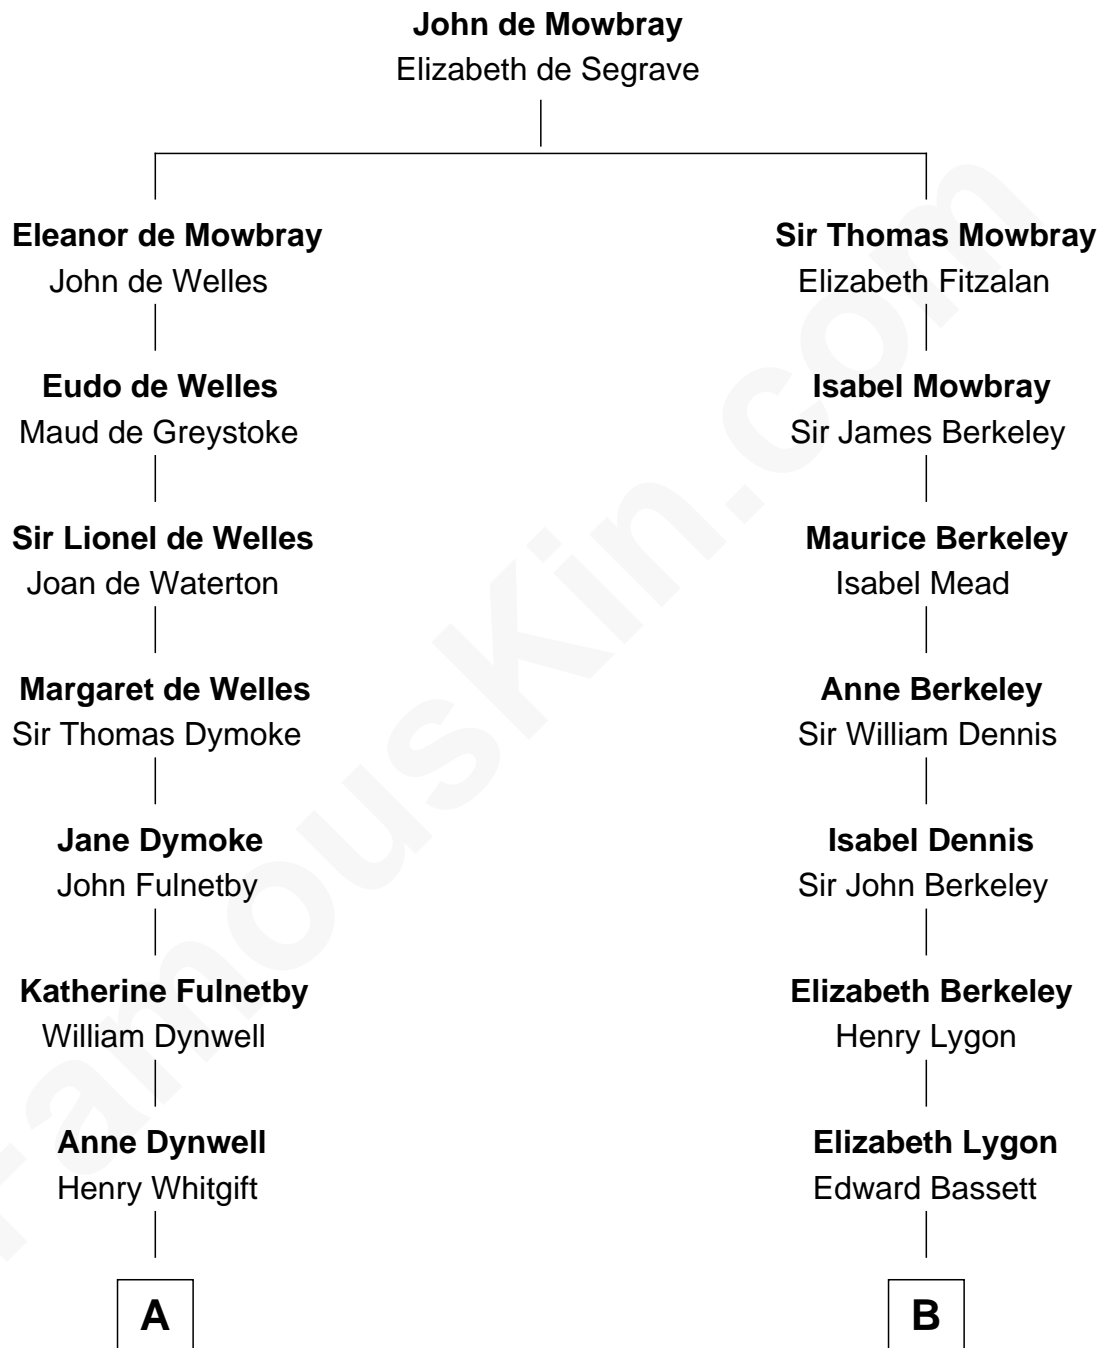

FamousKin.com

Relationship Chart of

Ray Bradbury

Author of The Martian Chronicles

16th cousin 2 times removed of

General Douglas MacArthur

U.S. Army - World War II

C

Leonard Spaulding Bradbury

Esther Marie Moberg

Ray Bradbury

Author of The Martian Chronicles

FamousKin.com