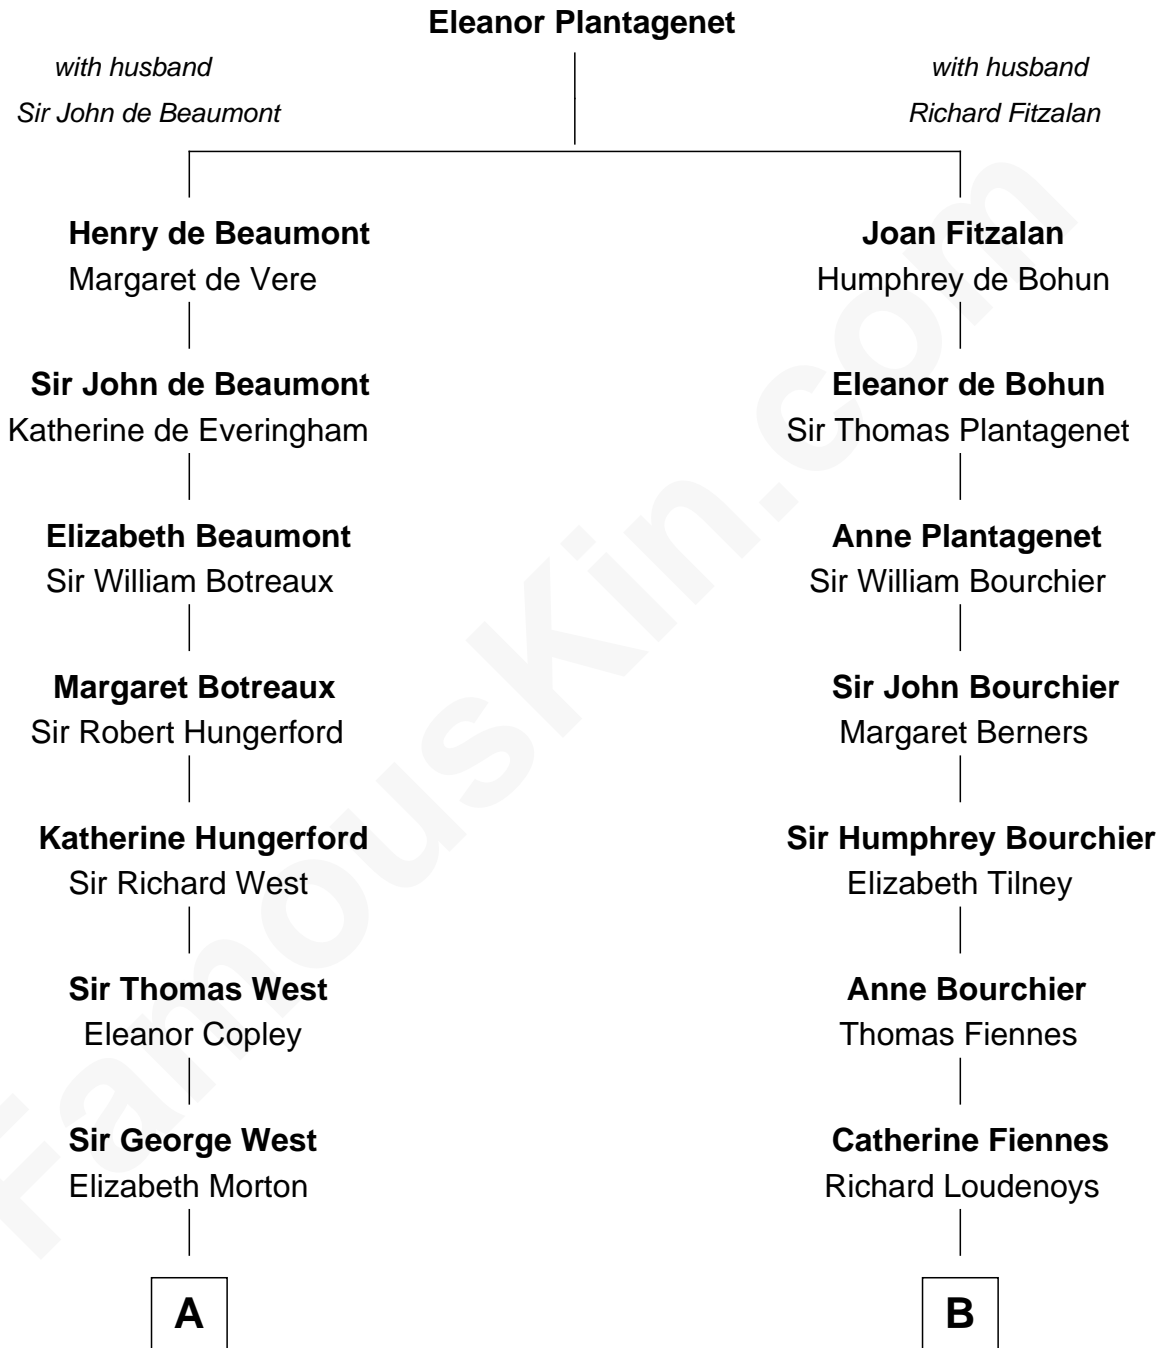

# FamousKin.com Relationship Chart of

**Ray Bradbury**

*Author of The Martian Chronicles*

19th cousin of

**Frank Lloyd Wright**

*American Architect*

**C**

**Samuel Hinkston Bradbury**

Minnie Alice Davis

**Leonard Spaulding Bradbury**

Esther Marie Moberg

**Ray Bradbury**

*Author of The Martian Chronicles*

**D**

**Rev. David Wright**

Abigail Goddard

**William Carey Wright**

Anna Lloyd Jones

**Frank Lloyd Wright**

*American Architect*

FamousKin.com