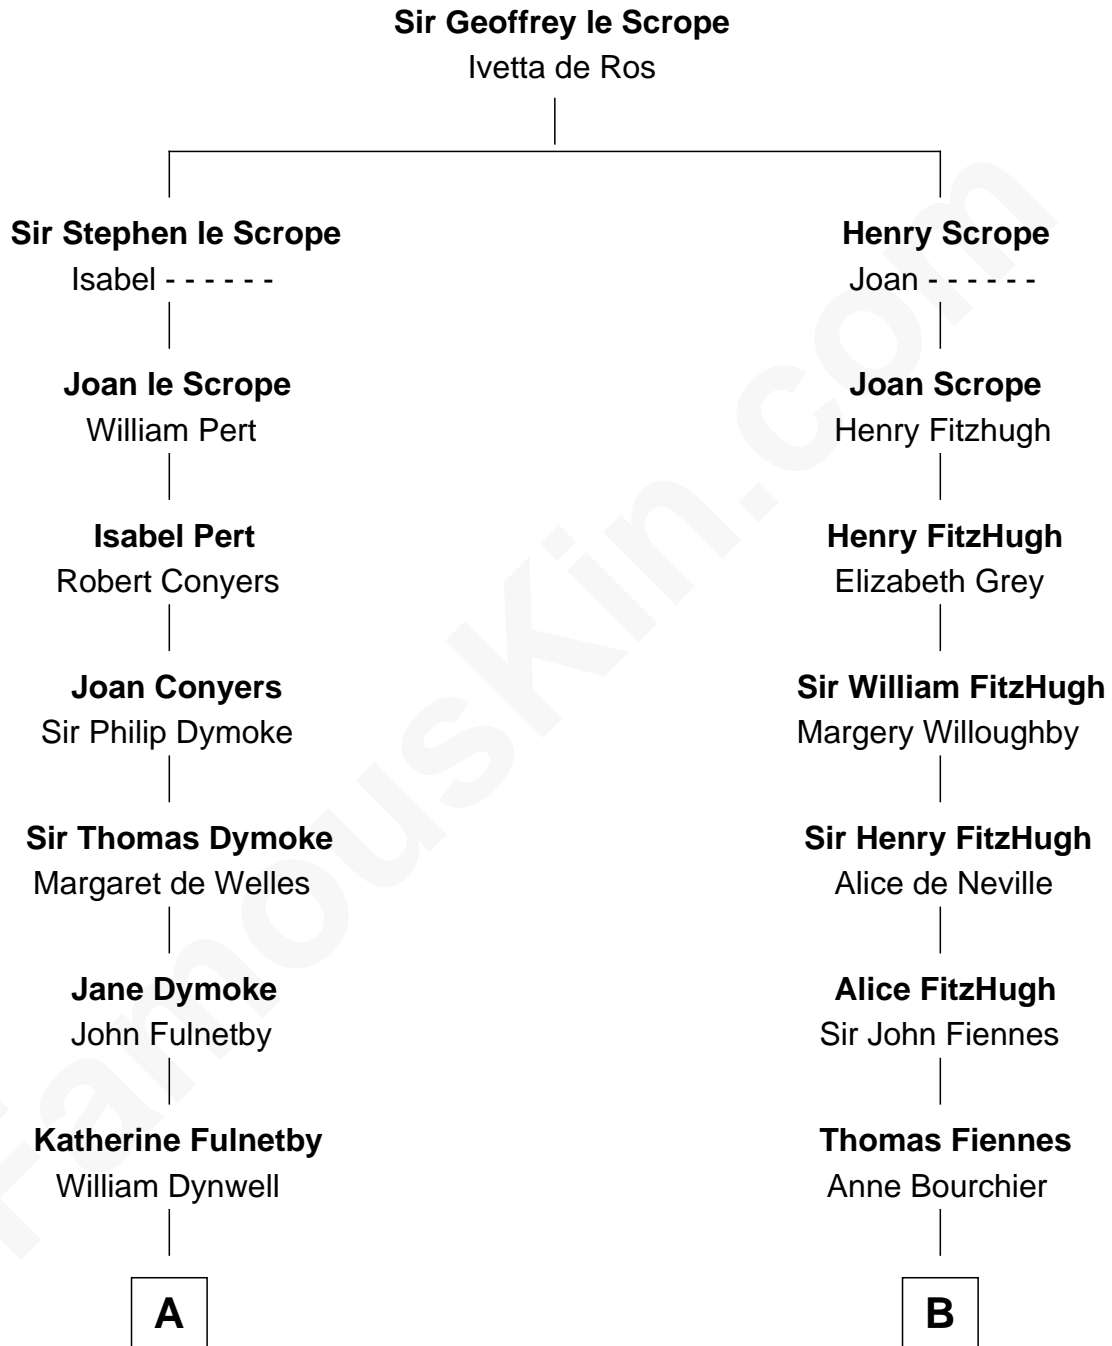

FamousKin.com Relationship Chart of

Ray Bradbury

Author of The Martian Chronicles

19th cousin 1 time removed of

Frank Lloyd Wright

American Architect

C

Samuel Hinkston Bradbury

Minnie Alice Davis

Leonard Spaulding Bradbury

Esther Marie Moberg

Ray Bradbury

Author of [The Martian Chronicles](#)

D

Martha Hubbard

David Wright