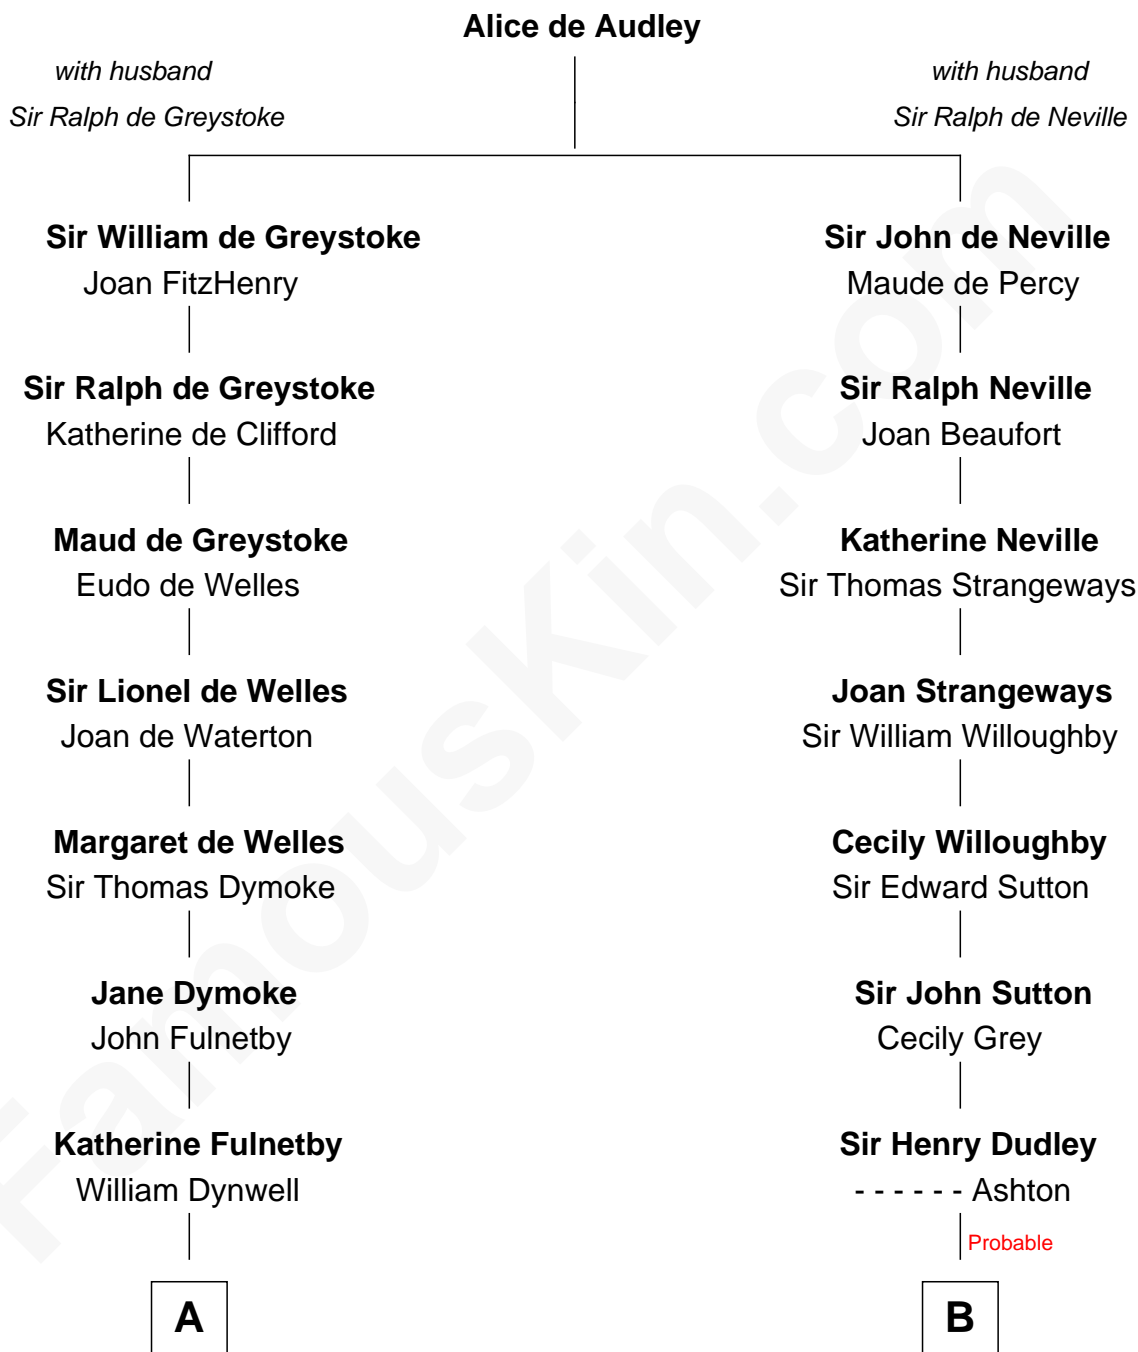

FamousKin.com Relationship Chart of

Ray Bradbury

Author of The Martian Chronicles

19th cousin 1 time removed of

Kyra Sedgwick

TV and Movie Actress

C

Samuel Hinkston Bradbury

Minnie Alice Davis

Leonard Spaulding Bradbury

Esther Marie Moberg

Ray Bradbury

Author of [The Martian Chronicles](#)

D

Sarah May Minturn

Henry Dwight Sedgwick