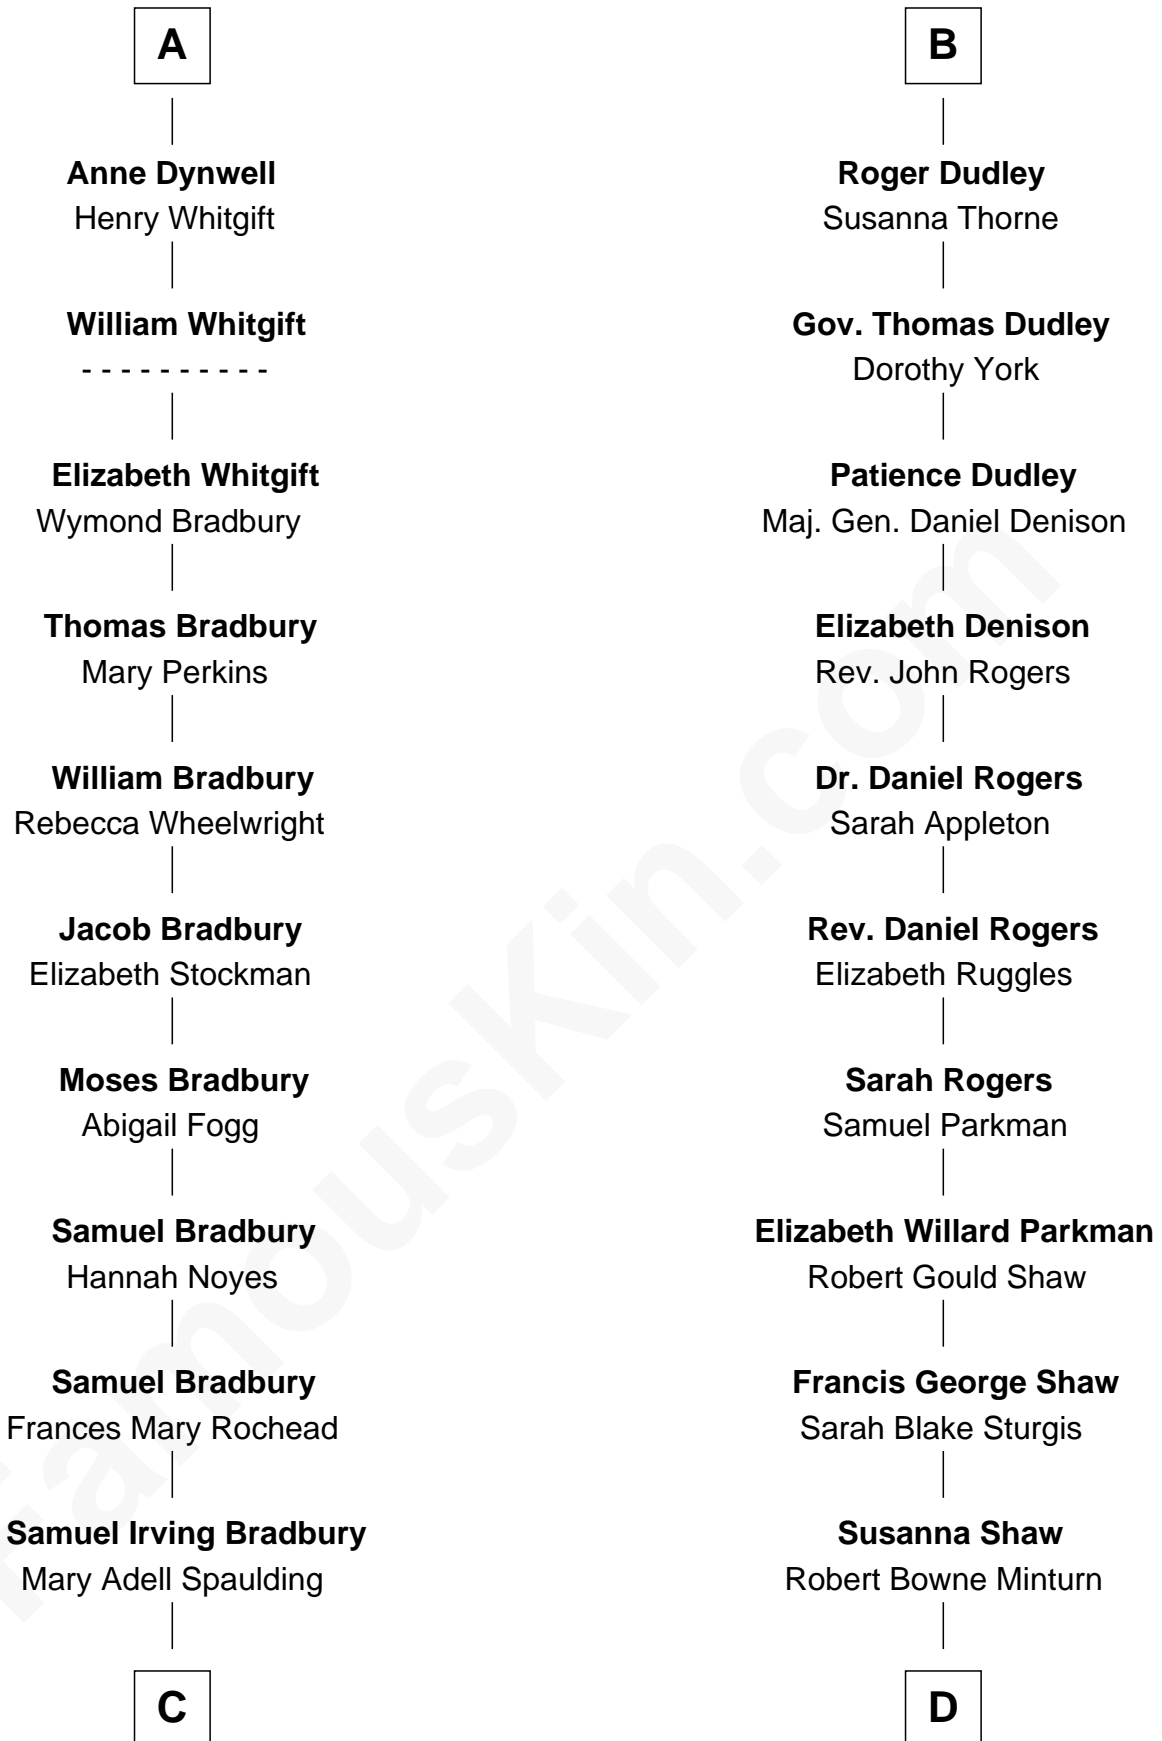

FamousKin.com Relationship Chart of

Ray Bradbury

Author of The Martian Chronicles

19th cousin 1 time removed of

Kyra Sedgwick

TV and Movie Actress

C

Samuel Hinkston Bradbury

Minnie Alice Davis

Leonard Spaulding Bradbury

Esther Marie Moberg

Ray Bradbury

Author of [The Martian Chronicles](#)

D

Sarah May Minturn

Henry Dwight Sedgwick