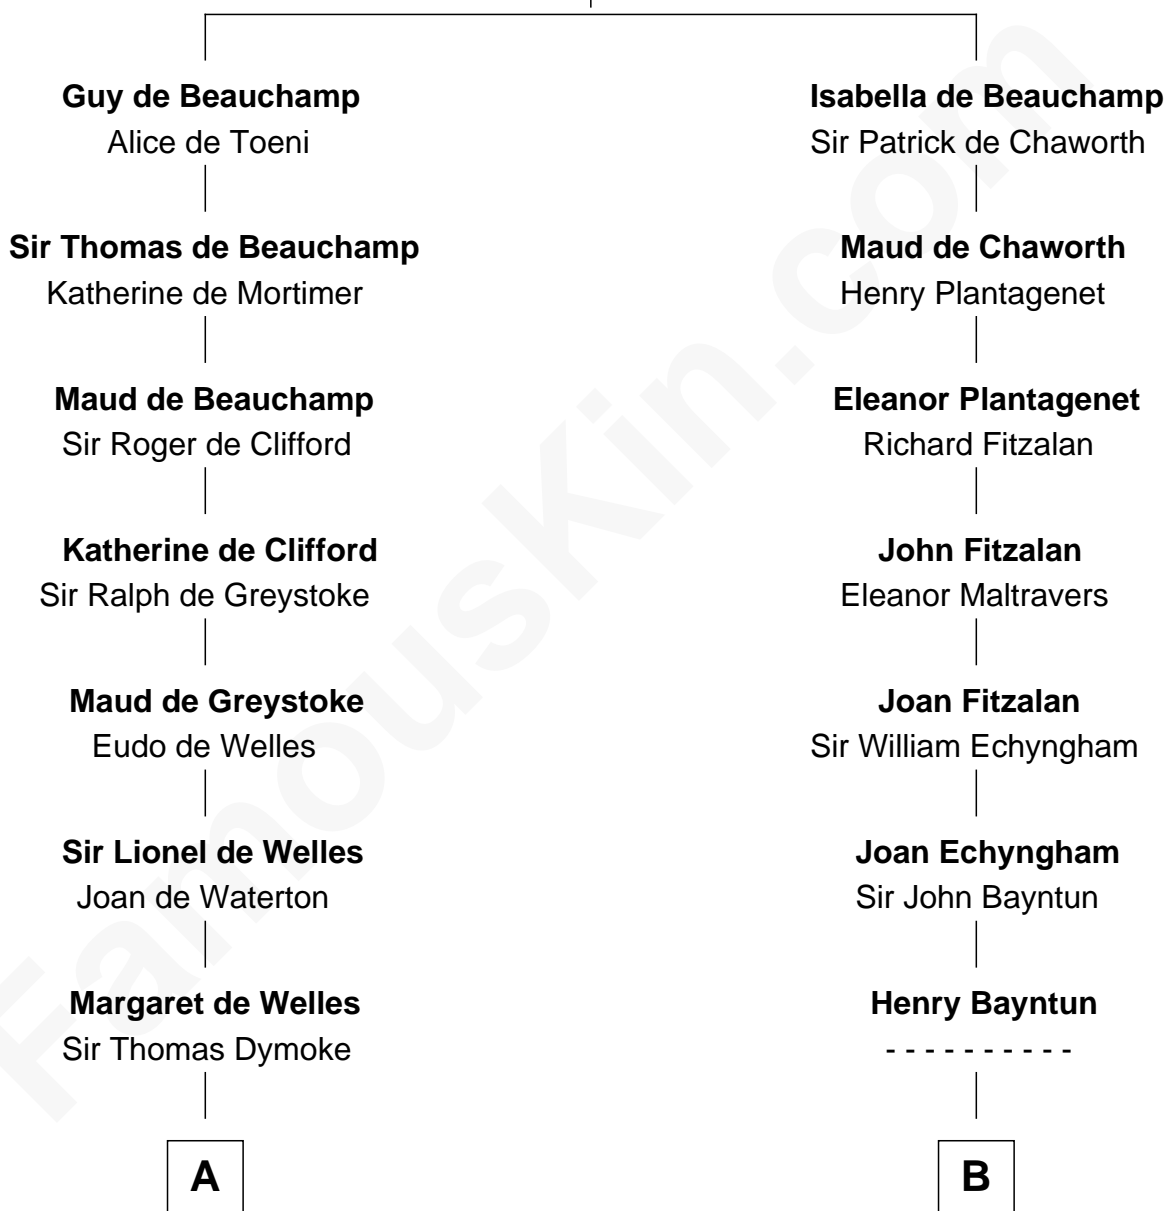

# FamousKin.com Relationship Chart of

**Ray Bradbury**

*Author of The Martian Chronicles*

21st cousin of

**Kyra Sedgwick**

*TV and Movie Actress*

**William de Beauchamp**

Maud FitzJohn

**C**

**Samuel Bradbury**  
Frances Mary Rohead

**Samuel Irving Bradbury**  
Mary Adell Spaulding

**Samuel Hinkston Bradbury**  
Minnie Alice Davis

**Leonard Spaulding Bradbury**  
Esther Marie Moberg

**Ray Bradbury**  
*Author of The Martian Chronicles*