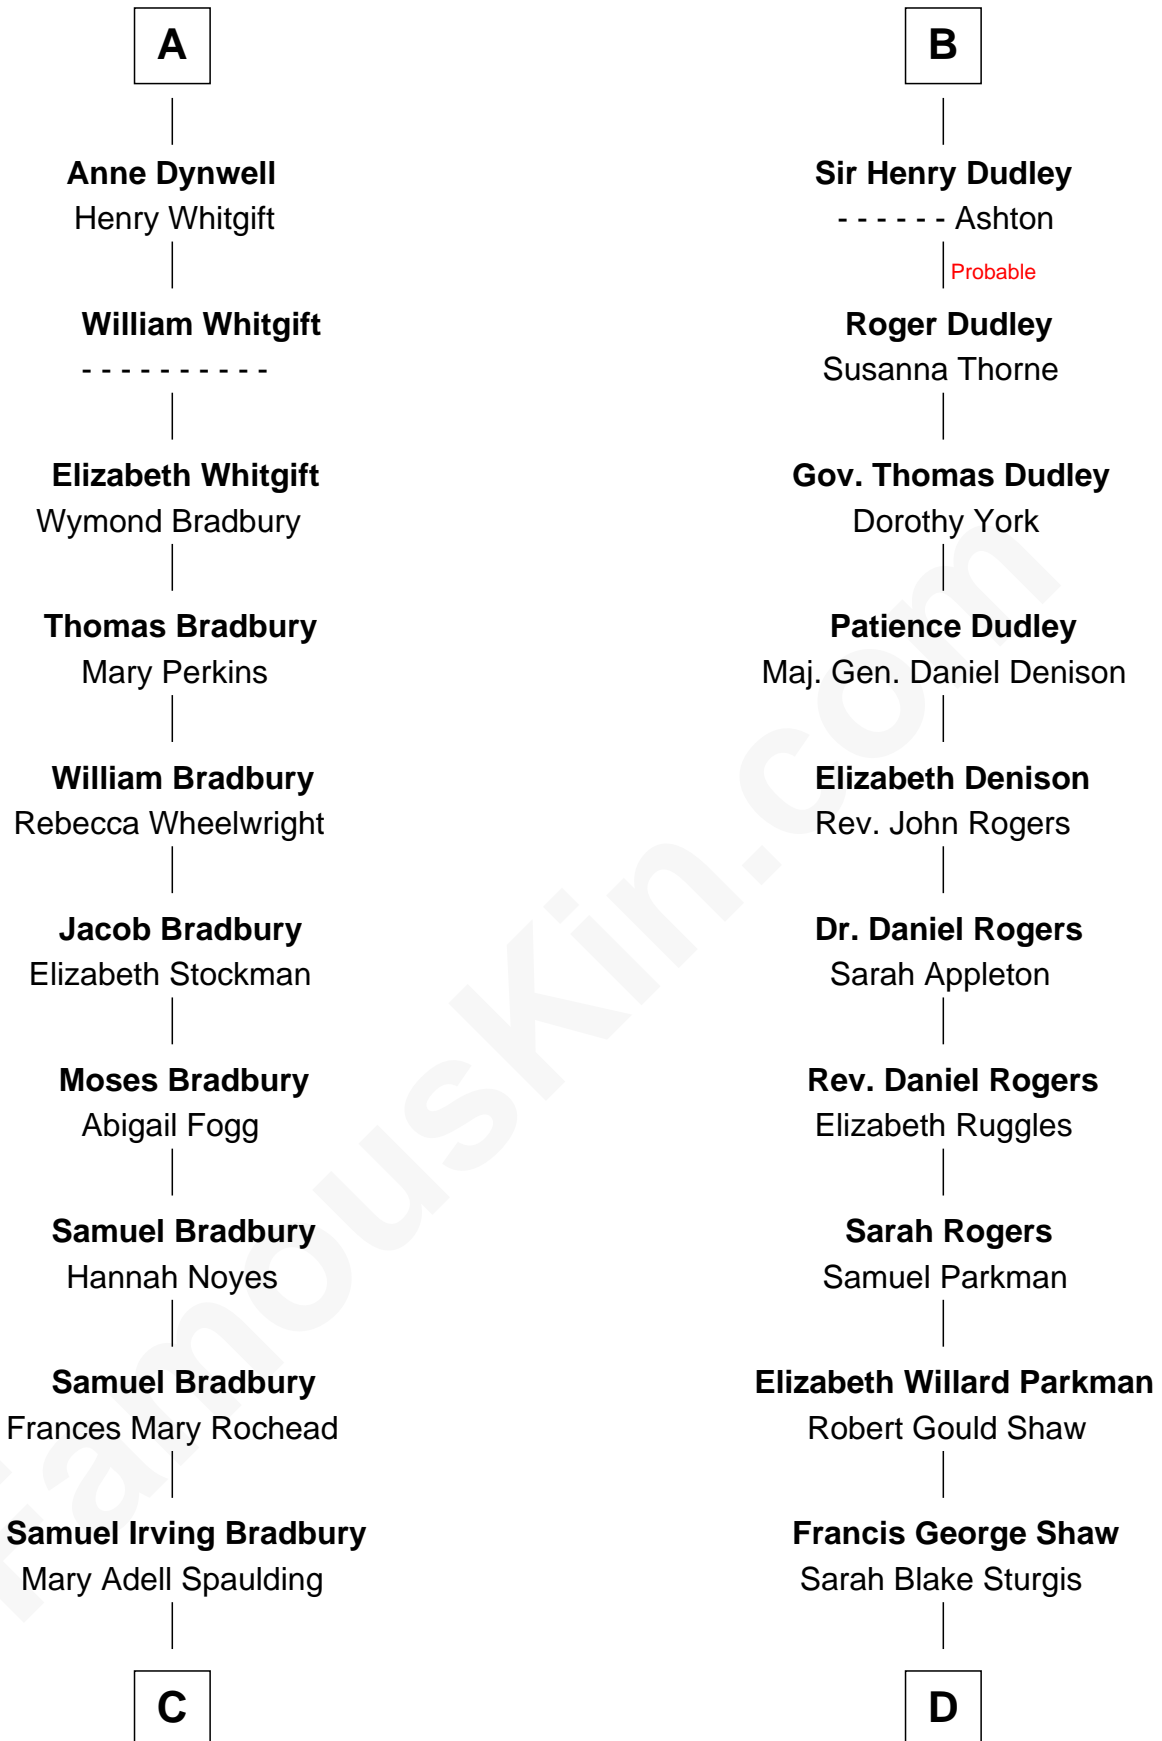

FamousKin.com

Relationship Chart of

Ray Bradbury

Author of The Martian Chronicles

19th cousin 2 times removed of

Kyra Sedgwick

TV and Movie Actress

Sir William de Ros
Margery de Badlesmere

C

Samuel Hinkston Bradbury

Minnie Alice Davis

Leonard Spaulding Bradbury

Esther Marie Moberg

Ray Bradbury

Author of [The Martian Chronicles](#)

D

Susanna Shaw

Robert Bowne Minturn

Sarah May Minturn

Henry Dwight Sedgwick

Robert Minturn Sedgwick

Helen Peabody

Henry Dwight Sedgwick

Patricia Ann Rosenwald