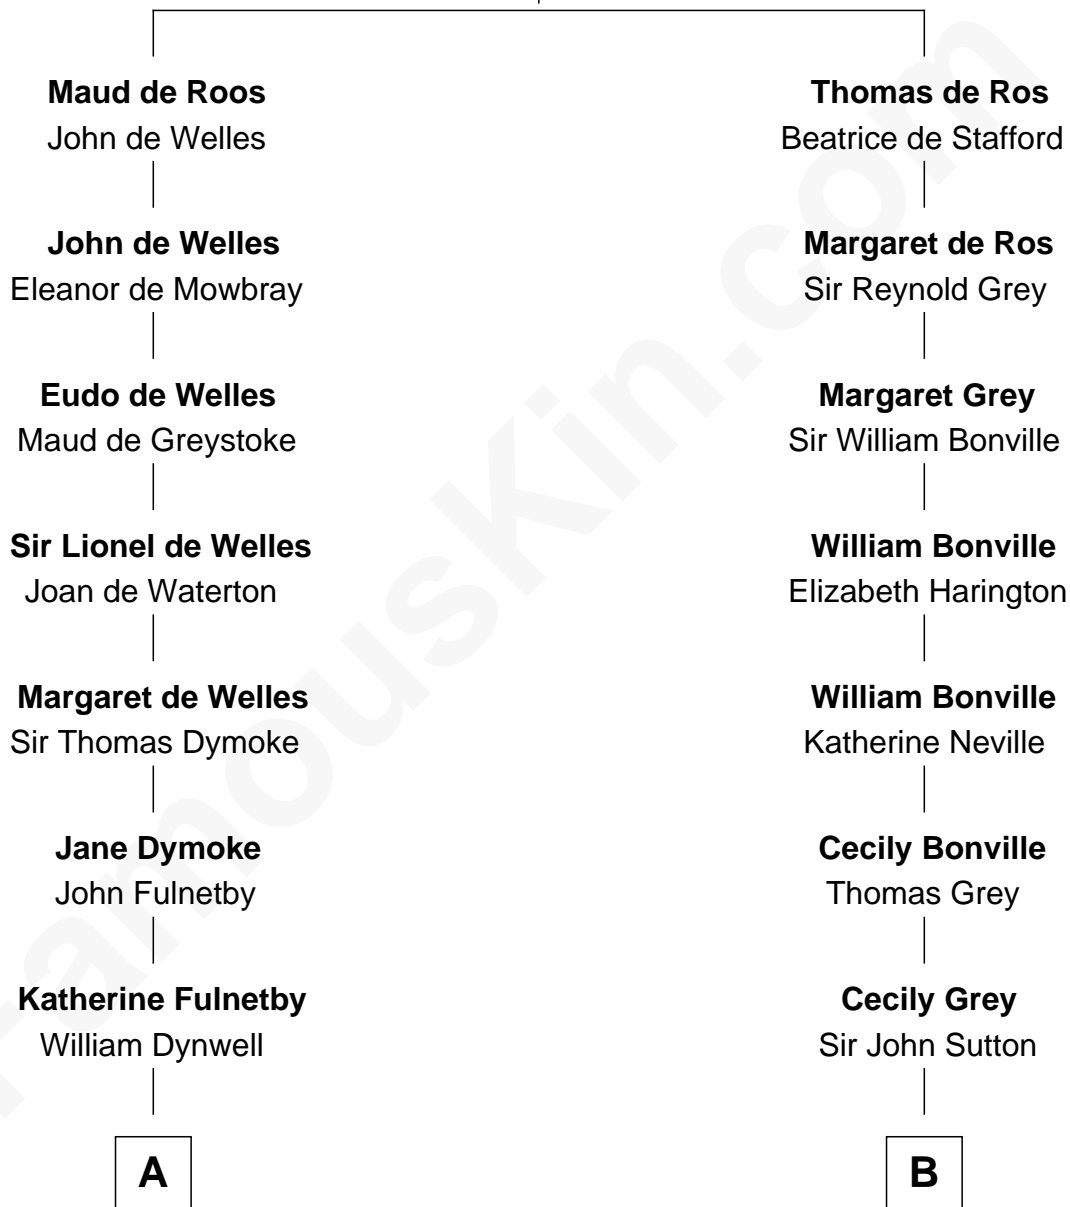

FamousKin.com

Relationship Chart of

Ray Bradbury

Author of The Martian Chronicles

19th cousin 2 times removed of

Kyra Sedgwick

TV and Movie Actress

Sir William de Ros
Margery de Badlesmere

C

Samuel Hinkston Bradbury

Minnie Alice Davis

Leonard Spaulding Bradbury

Esther Marie Moberg

Ray Bradbury

Author of [The Martian Chronicles](#)

D