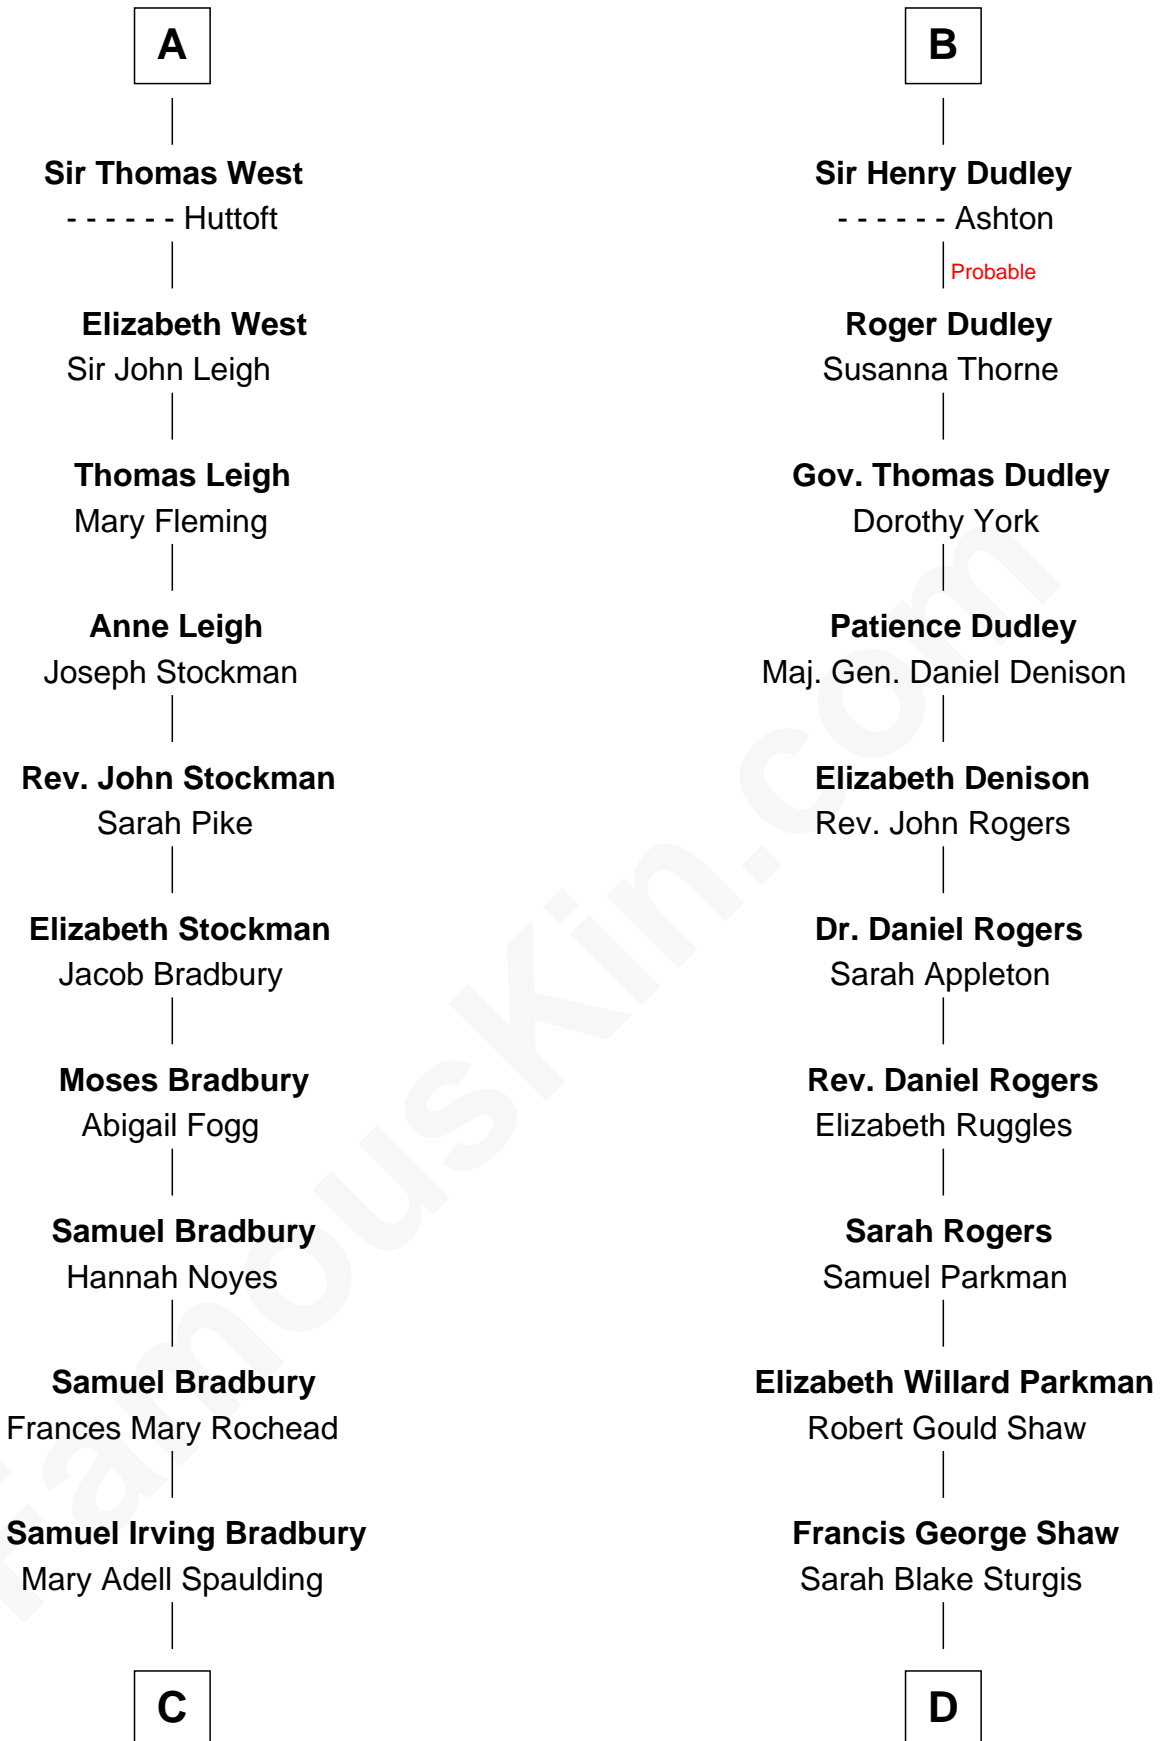

FamousKin.com Relationship Chart of

Ray Bradbury

Author of The Martian Chronicles

19th cousin 2 times removed of

Kyra Sedgwick

TV and Movie Actress

Sir Robert de Holland

Maude la Zouche

C

Samuel Hinkston Bradbury

Minnie Alice Davis

Leonard Spaulding Bradbury

Esther Marie Moberg

Ray Bradbury

Author of [The Martian Chronicles](#)

D

Susanna Shaw

Robert Bowne Minturn

Sarah May Minturn

Henry Dwight Sedgwick

Robert Minturn Sedgwick

Helen Peabody

Henry Dwight Sedgwick

Patricia Ann Rosenwald