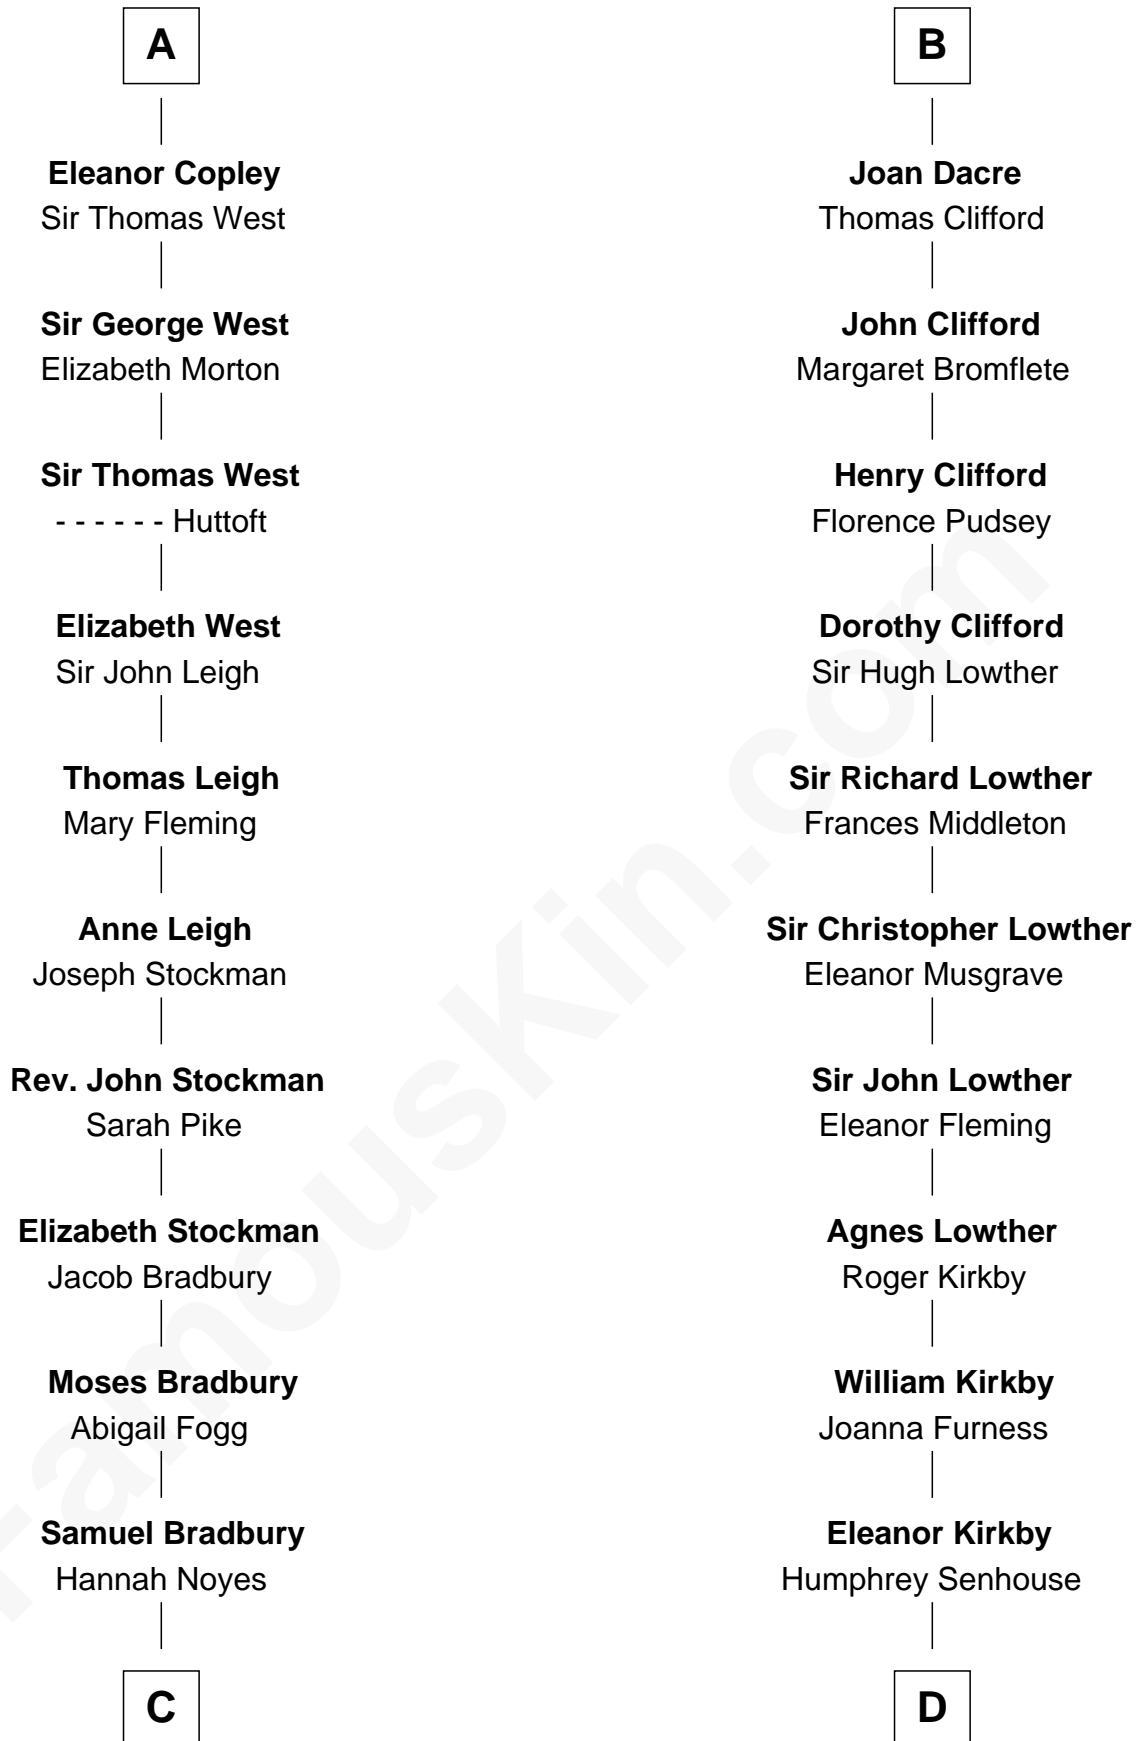

FamousKin.com

Relationship Chart of

Ray Bradbury

Author of *The Martian Chronicles*

19th cousin 2 times removed of

Fletcher Christian

Leader of the mutiny on the *Bounty*

THE "BOUNTY" AT OAHU

C

Samuel Bradbury
Frances Mary Rothead

Samuel Irving Bradbury
Mary Adell Spaulding

Samuel Hinkston Bradbury
Minnie Alice Davis

Leonard Spaulding Bradbury
Esther Marie Moberg

Ray Bradbury
Author of The Martian Chronicles

D

Bridget Senhouse
John Christian

Charles Christian
Anne Dixon

Fletcher Christian
Leader of the mutiny on the Bounty

FamousKin.com