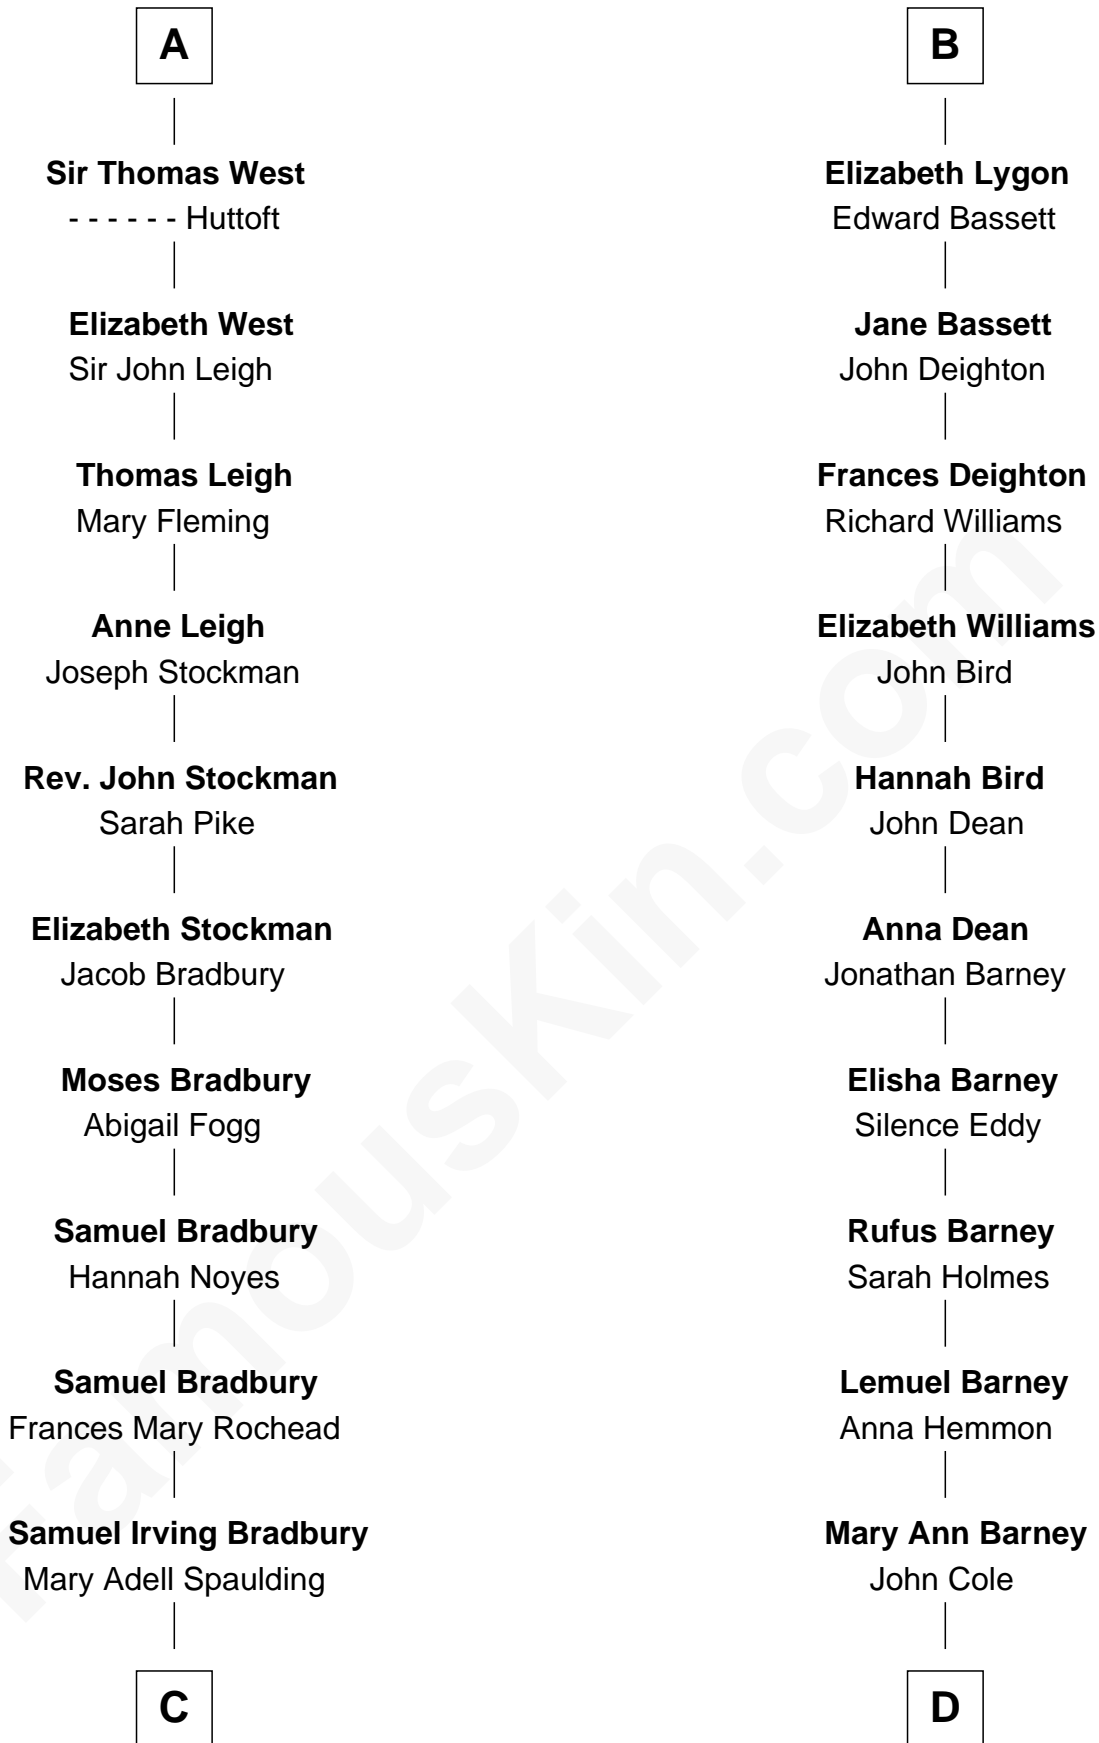

FamousKin.com Relationship Chart of

Ray Bradbury

Author of The Martian Chronicles

19th cousin 2 times removed of

Michael Lookinland

TV Actor

C

Samuel Hinkston Bradbury

Minnie Alice Davis

Leonard Spaulding Bradbury

Esther Marie Moberg

Ray Bradbury

Author of The Martian Chronicles

D

Rufus Lemuel Cole

Matilda M. Hall