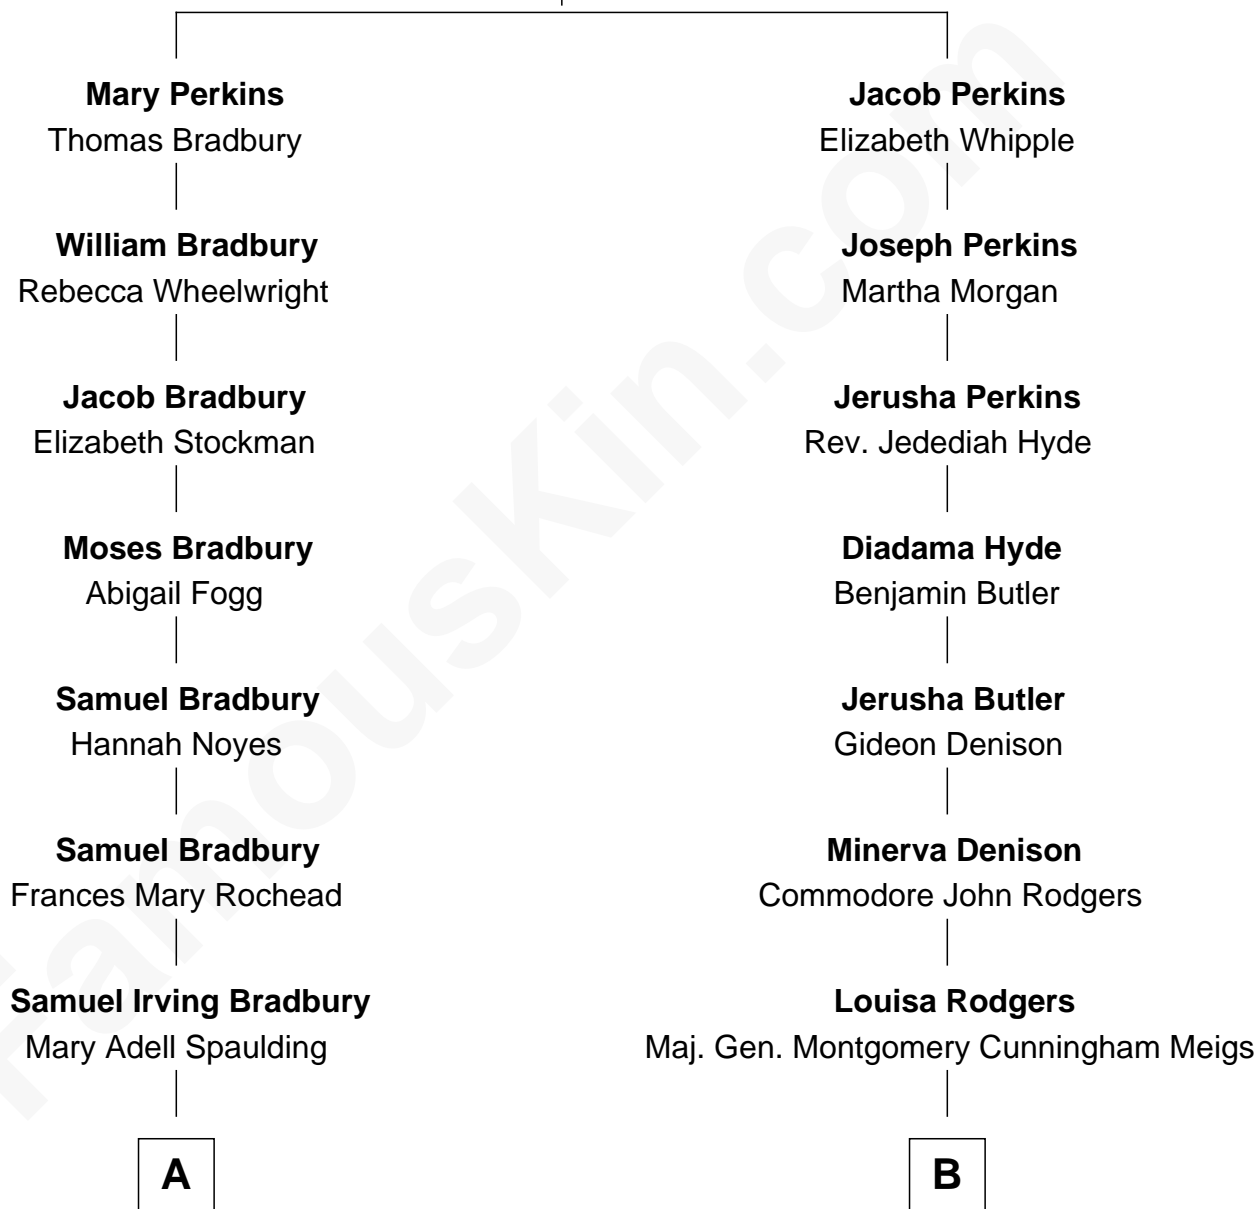

FamousKin.com

Relationship Chart of

Ray Bradbury

Author of *The Martian Chronicles*

9th cousin 2 times removed of

Parker Stevenson

TV and Movie Actor

John Perkins

Judith Gater

A

Samuel Hinkston Bradbury

Minnie Alice Davis

Leonard Spaulding Bradbury

Esther Marie Moberg

Ray Bradbury

Author of The Martian Chronicles

B

Mary Montgomery Meigs

Col. Joseph Hancock Taylor

Evelyn Taylor

Eli Kirk Price

Philip Price

Sarah Meade Harrison

Sarah Meade Price