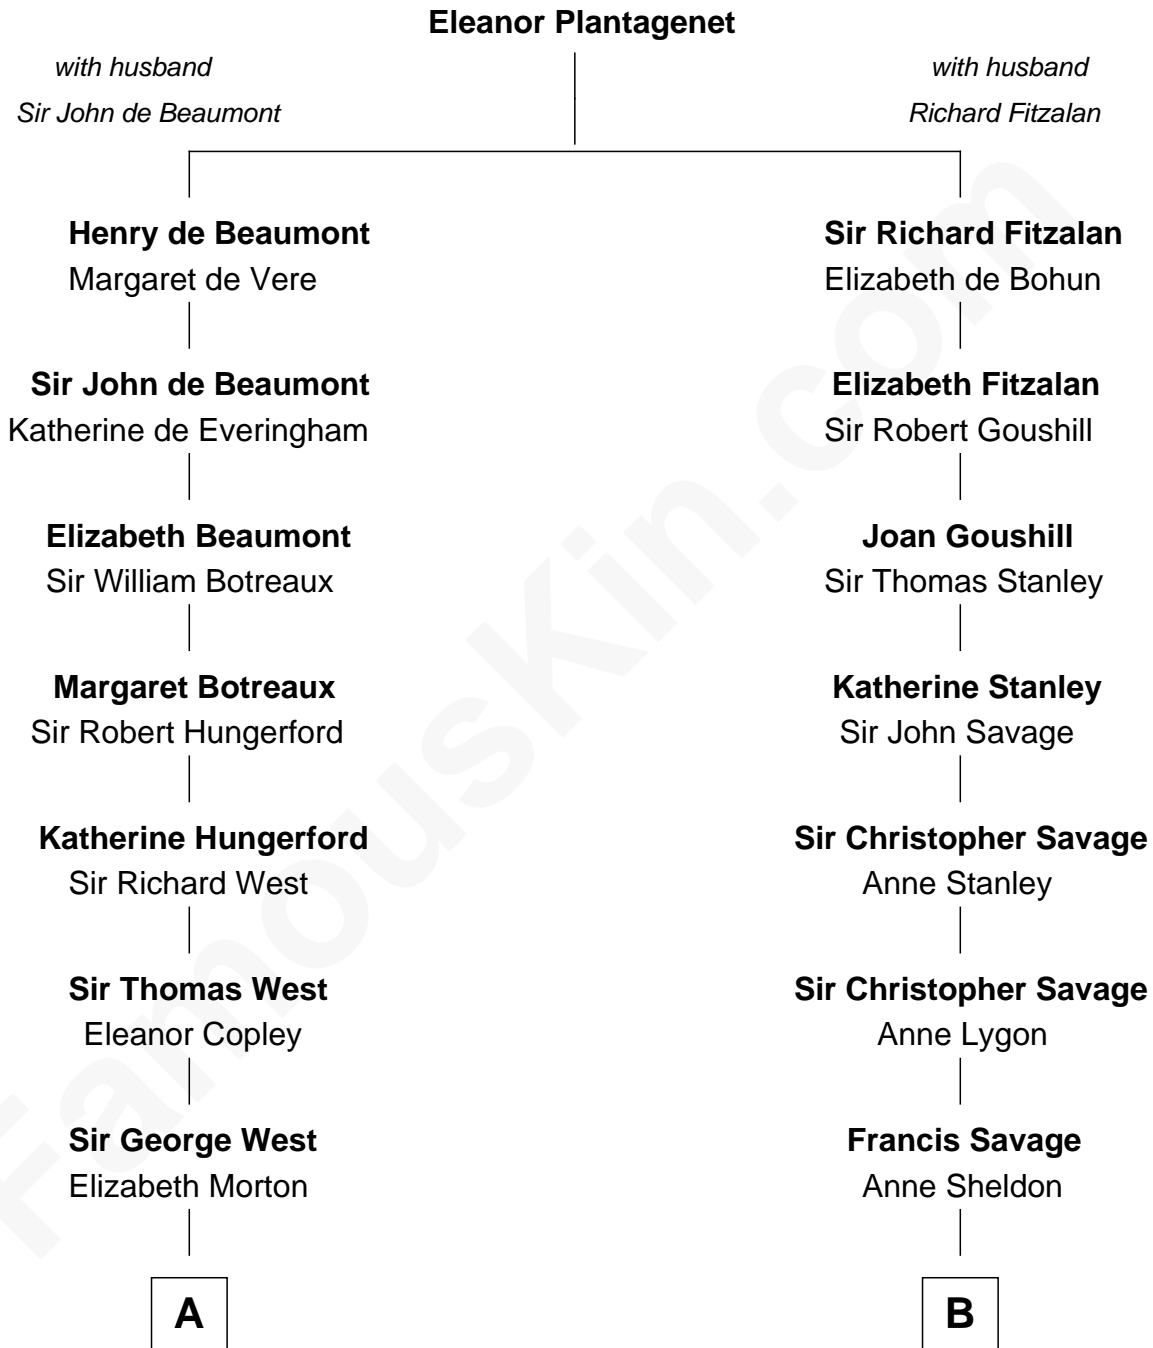

# FamousKin.com Relationship Chart of

**Ray Bradbury**

*Author of The Martian Chronicles*

19th cousin 1 time removed of

**Parker Stevenson**

*TV and Movie Actor*

**C**

**Samuel Hinkston Bradbury**

Minnie Alice Davis

**Leonard Spaulding Bradbury**

Esther Marie Moberg

**Ray Bradbury**

*Author of The Martian Chronicles*

**D**

**Evelyn Taylor**

Eli Kirk Price