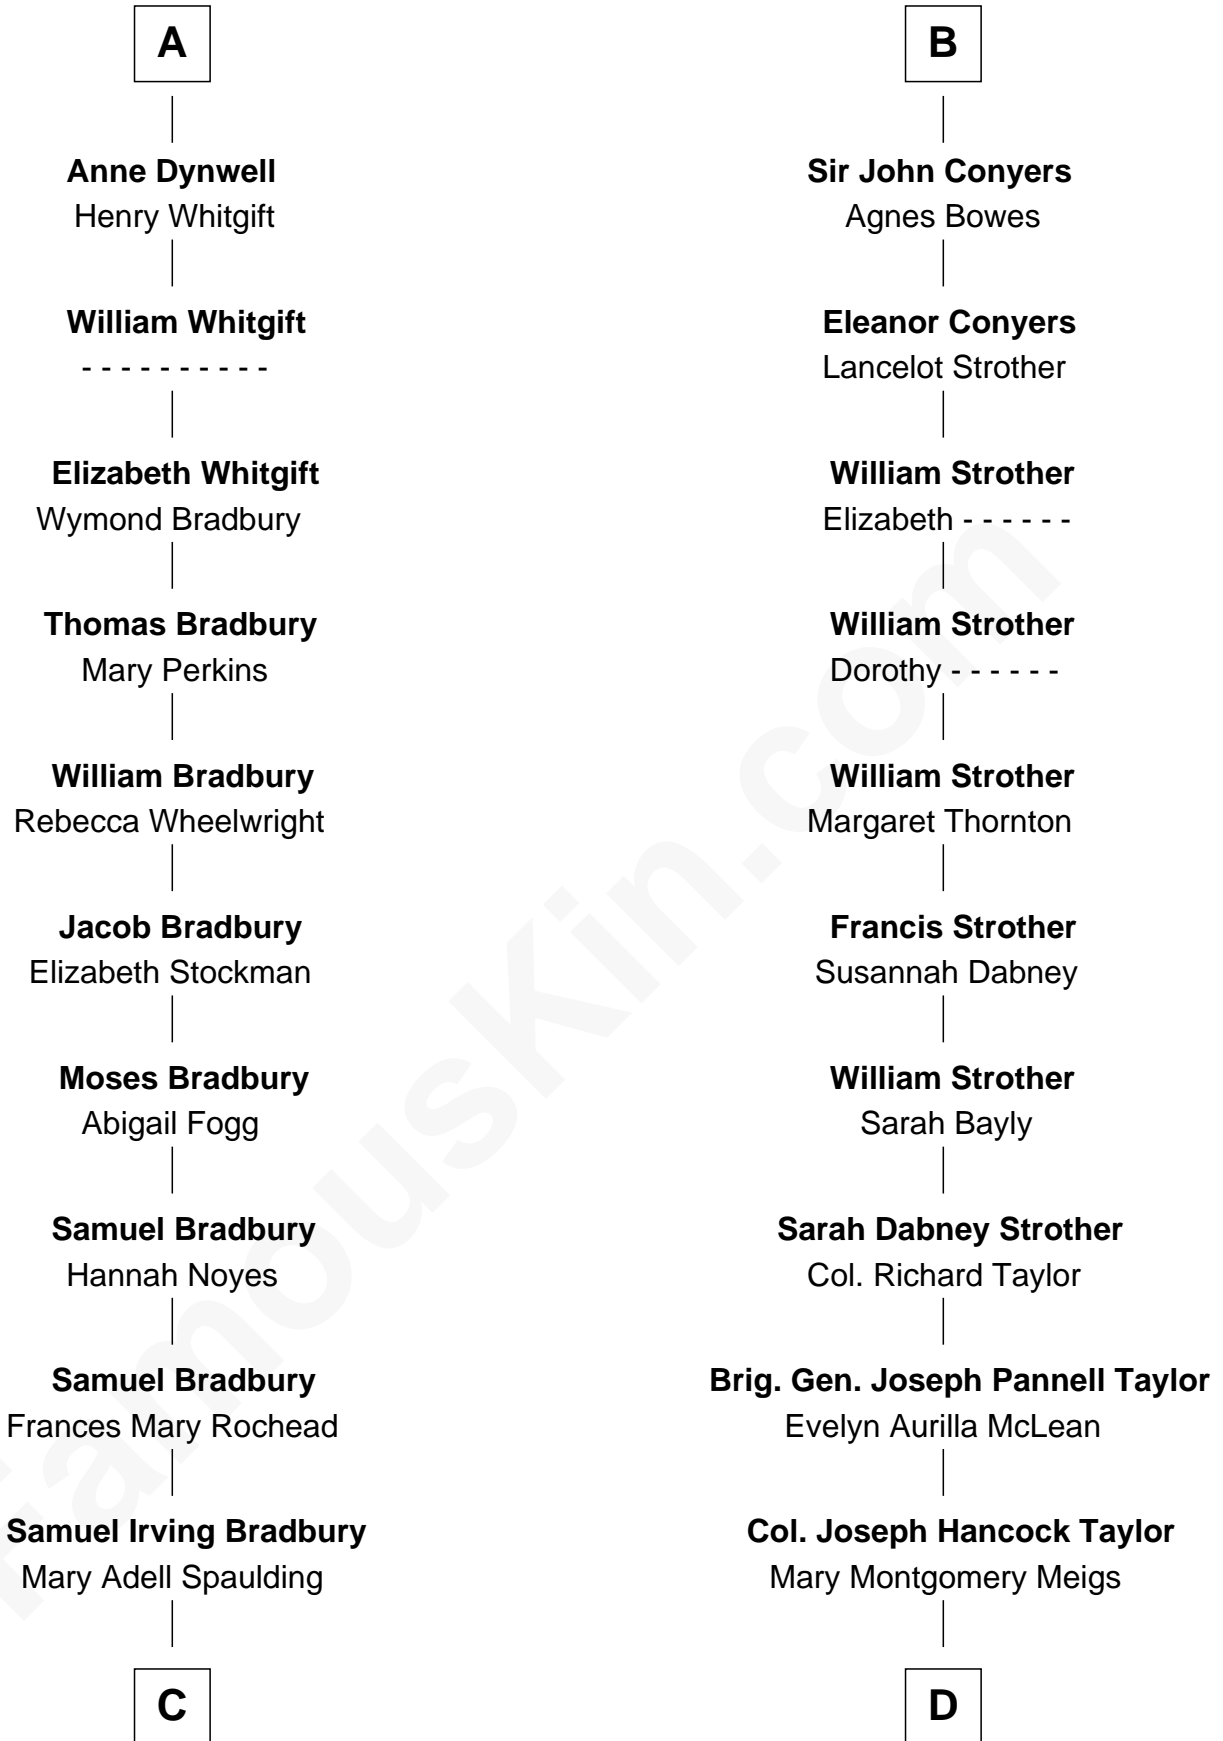

# FamousKin.com Relationship Chart of

**Ray Bradbury**

*Author of The Martian Chronicles*

19th cousin 1 time removed of

**Parker Stevenson**

*TV and Movie Actor*

**Sir Henry de Percy**

Idoine de Clifford

**Katherine Fulnetby**  
William Dynwell

**A**

**Maude de Percy**  
Sir John de Neville

**Sir Ralph Neville**  
Joan Beaufort

**George Neville**  
Elizabeth Beauchamp

**Sir Henry Neville**  
Joan Bouchier

**Sir Richard Neville**  
Anne Stafford

**Dorothy Neville**  
Sir John Dawney

**Anne Dawney**  
Sir George Conyers

**B**

**C**

**Samuel Hinkston Bradbury**

Minnie Alice Davis

**Leonard Spaulding Bradbury**

Esther Marie Moberg

**Ray Bradbury**

*Author of The Martian Chronicles*

**D**

**Evelyn Taylor**

Eli Kirk Price

**Philip Price**

Sarah Meade Harrison

**Sarah Meade Price**