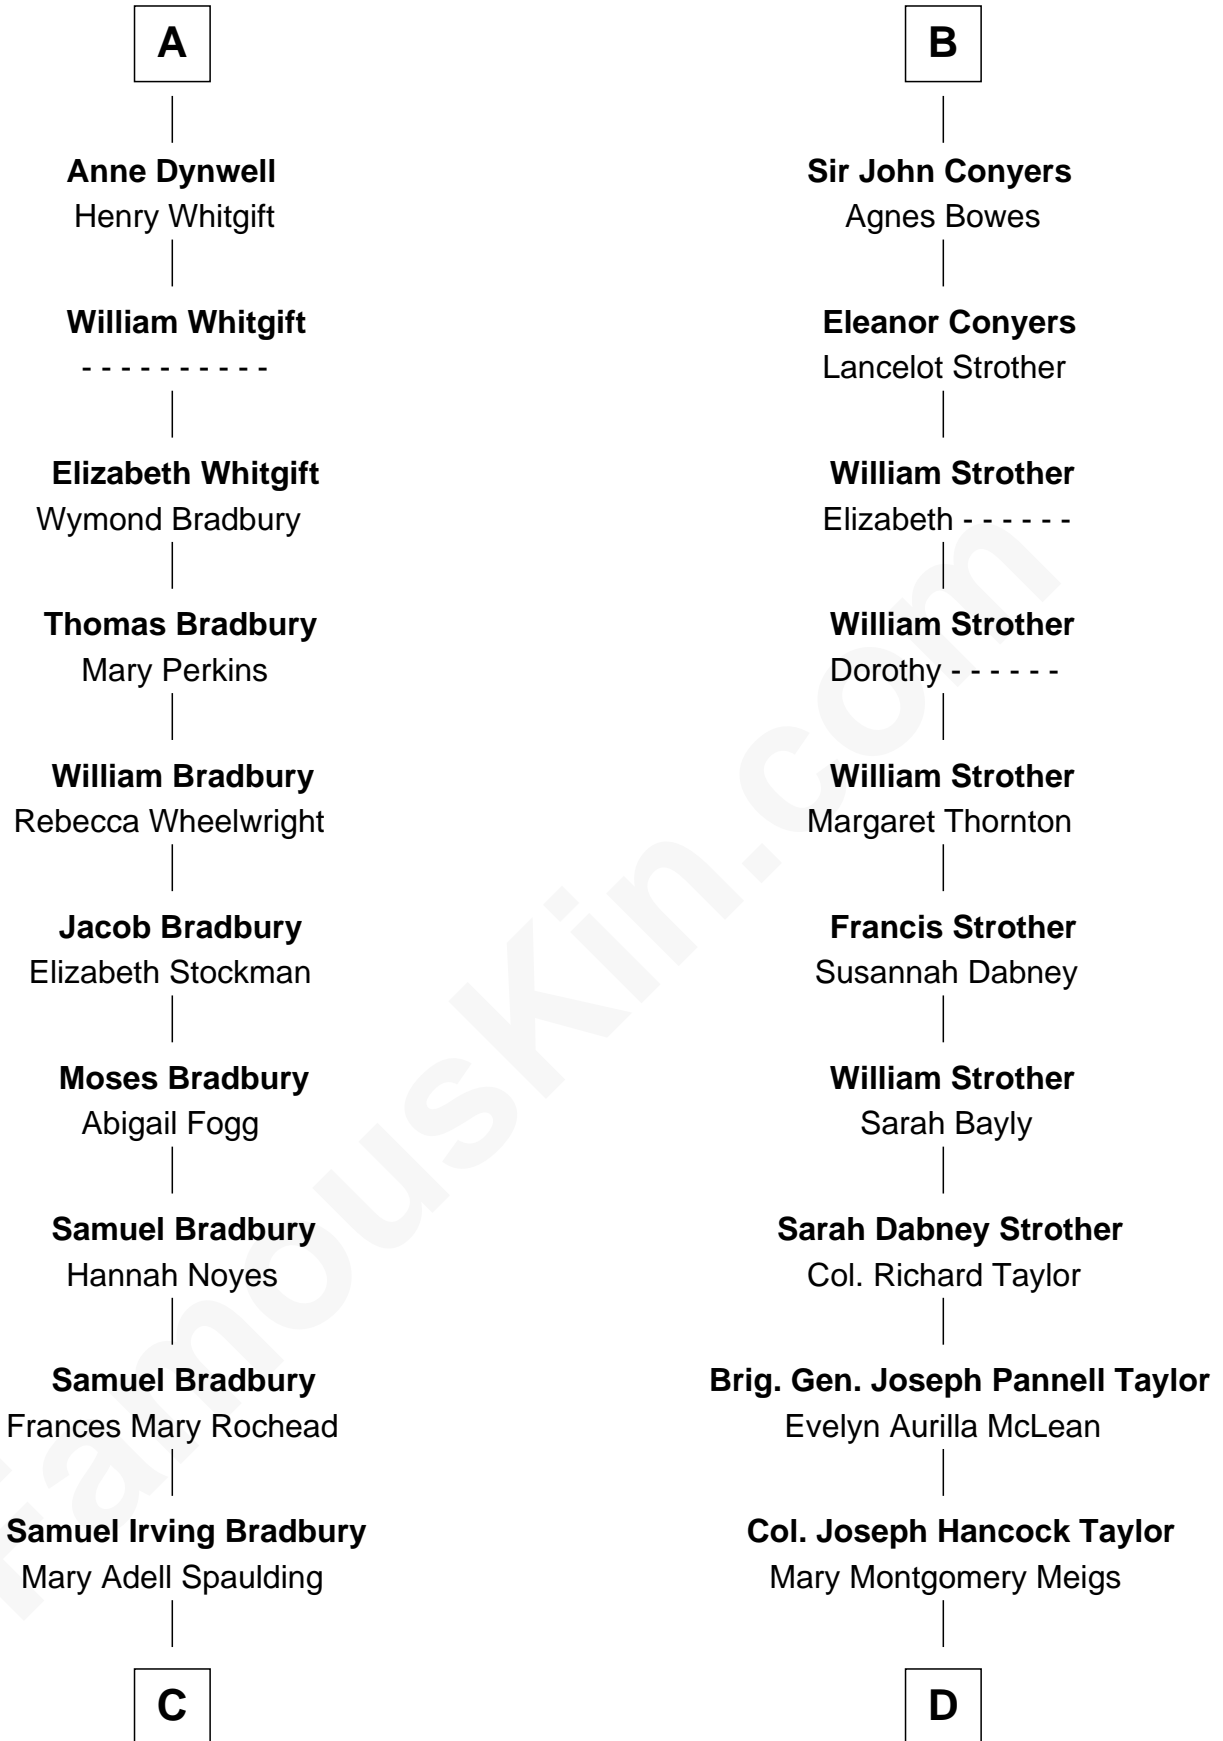

FamousKin.com Relationship Chart of

Ray Bradbury

Author of The Martian Chronicles

19th cousin 1 time removed of

Parker Stevenson

TV and Movie Actor

Sir Henry de Percy

Idoine de Clifford

Isabel de Percy
Sir William de Aton

Elizabeth de Aton
Sir John Conyers

Robert Conyers
Isabel Pert

Joan Conyers
Sir Philip Dymoke

Sir Thomas Dymoke
Margaret de Welles

Jane Dymoke
John Fulnetby

Katherine Fulnetby
William Dynwell

B

C

Samuel Hinkston Bradbury

Minnie Alice Davis

Leonard Spaulding Bradbury

Esther Marie Moberg

Ray Bradbury

Author of The Martian Chronicles

D

Evelyn Taylor

Eli Kirk Price

Philip Price

Sarah Meade Harrison

Sarah Meade Price

Richard Stevenson Parker

Parker Stevenson