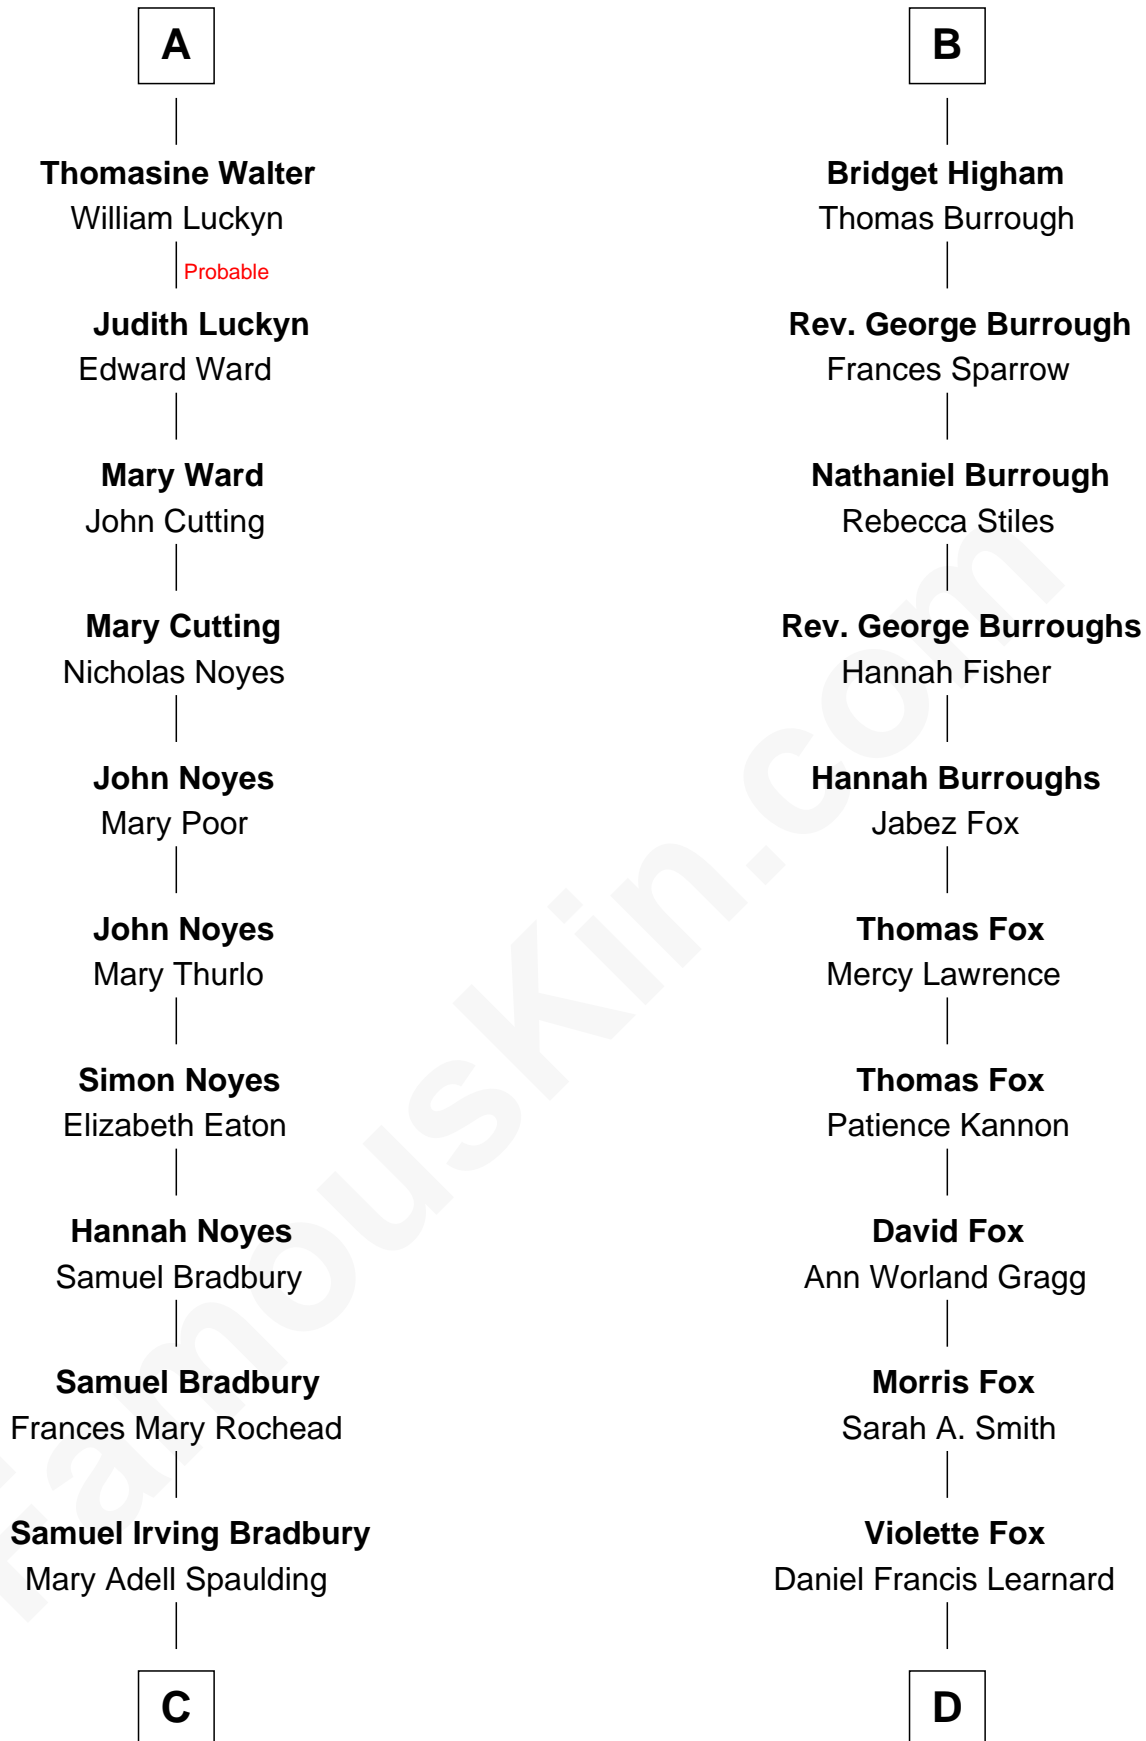

FamousKin.com Relationship Chart of

Ray Bradbury

Author of The Martian Chronicles

19th cousin of

Bob Moore

Co-Founder, Bob's Red Mill

Sir John Howard

Alice de Bois

C

Samuel Hinkston Bradbury

Minnie Alice Davis

Leonard Spaulding Bradbury

Esther Marie Moberg

Ray Bradbury

Author of [The Martian Chronicles](#)

D

Clinton Morris Learnard

Gertrude Maud Yost

Doris Dell Learnard

Kenneth Earl Moore

Bob Moore

Co-Founder, [Bob's Red Mill](#)

FamousKin.com