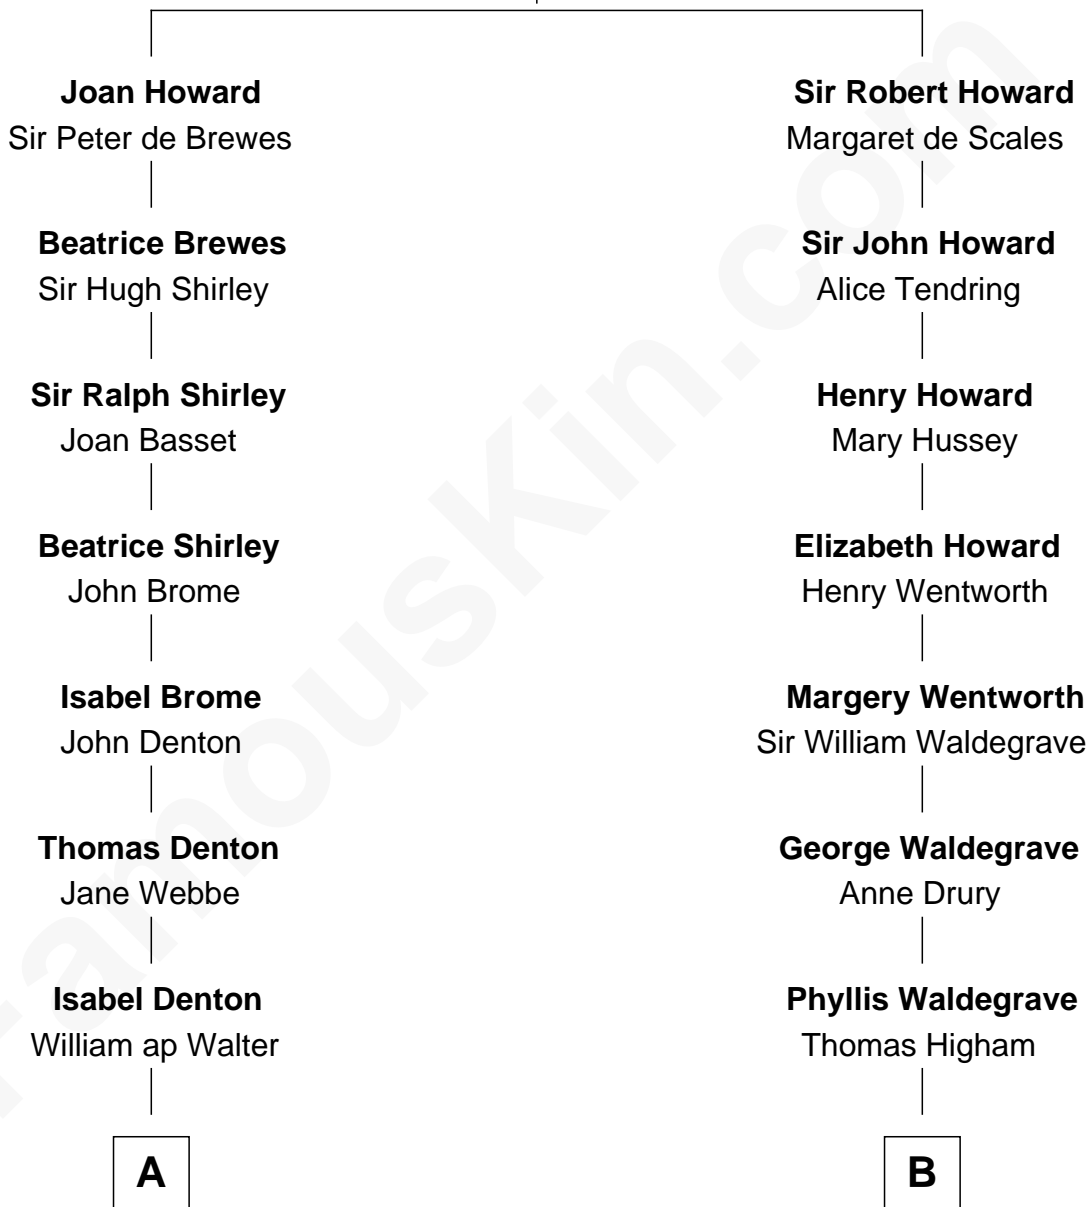

FamousKin.com Relationship Chart of

Ray Bradbury

Author of The Martian Chronicles

19th cousin of

Bob Moore

Co-Founder, Bob's Red Mill

Sir John Howard

Alice de Bois

C

Samuel Hinkston Bradbury

Minnie Alice Davis

Leonard Spaulding Bradbury

Esther Marie Moberg

Ray Bradbury

Author of [The Martian Chronicles](#)

D

Clinton Morris Learnard

Gertrude Maud Yost

Doris Dell Learnard

Kenneth Earl Moore

Bob Moore

Co-Founder, [Bob's Red Mill](#)

FamousKin.com