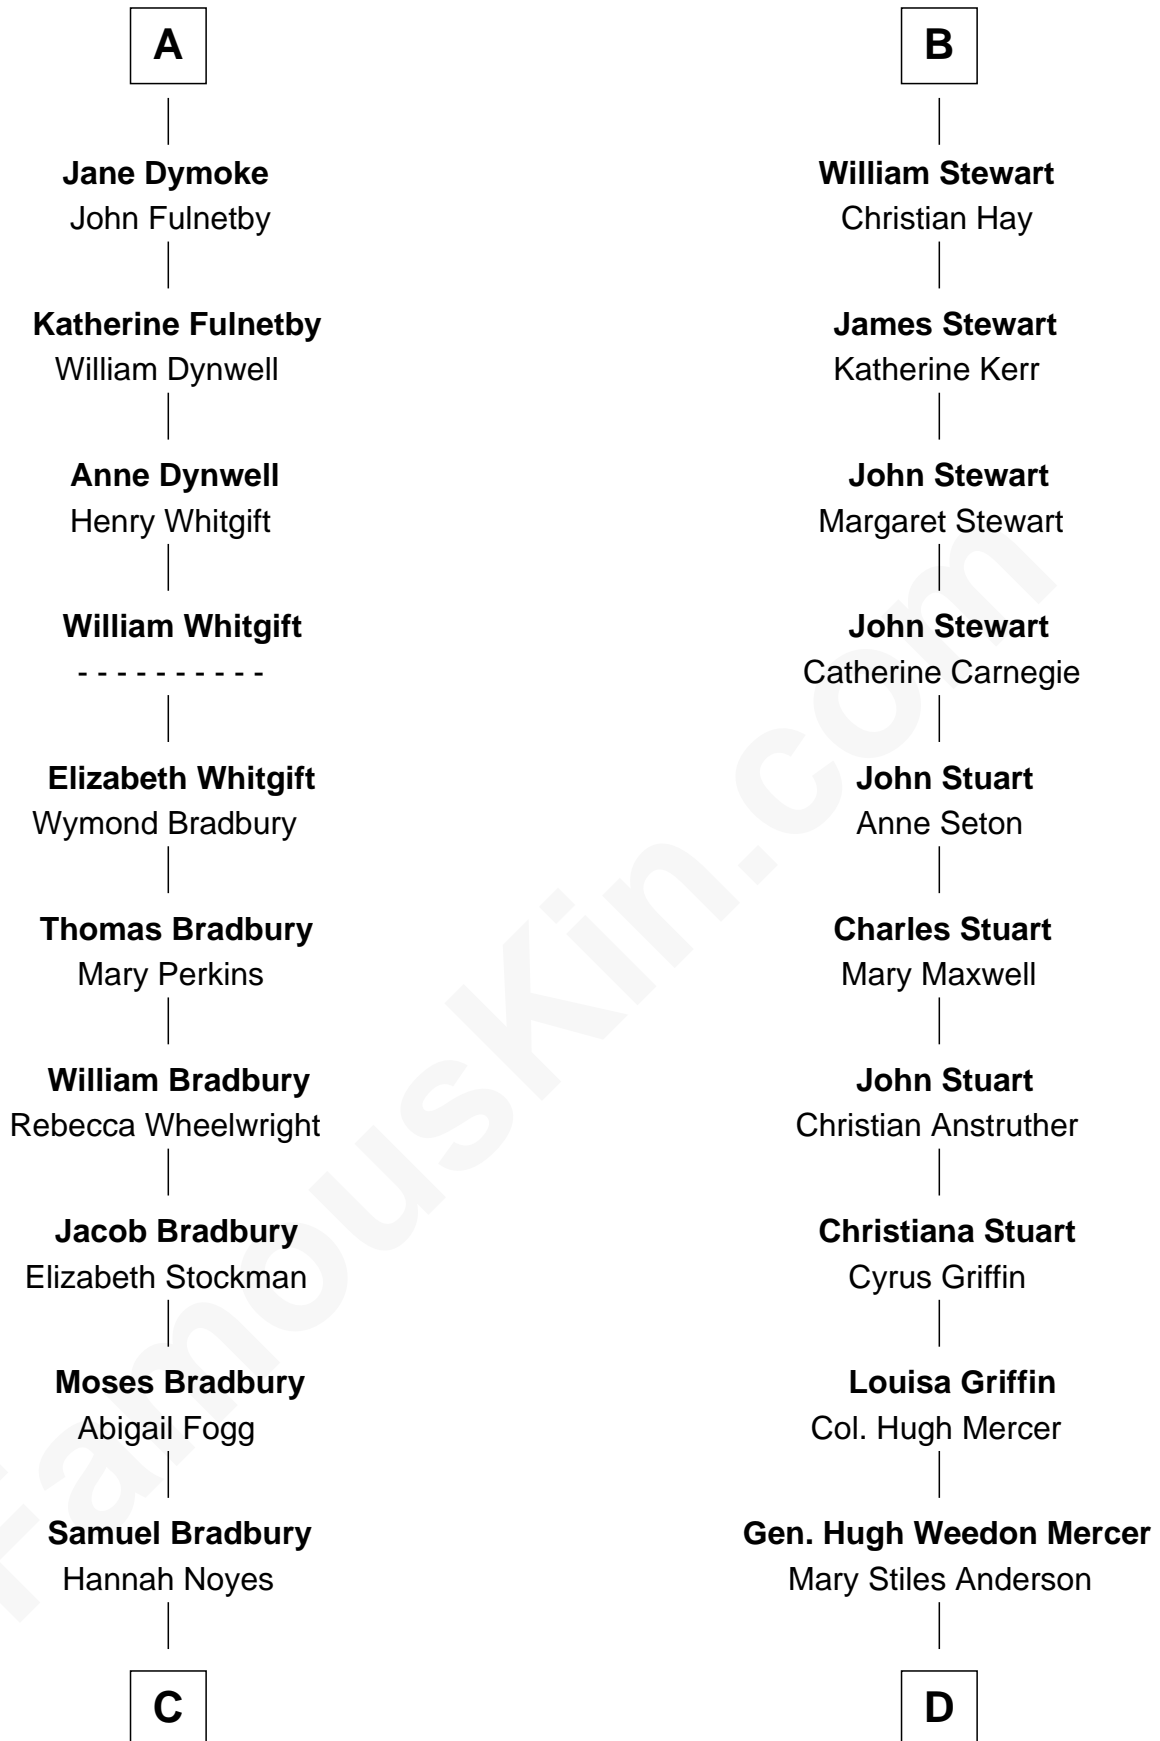

## Relationship Chart of

### Ray Bradbury

*Author of The Martian Chronicles*

**19th cousin 2 times removed of**

**Johnny Mercer**

*Songwriter and Co-Founder of Capitol Records*

**C**

**Samuel Bradbury**  
Frances Mary Rohead

**Samuel Irving Bradbury**  
Mary Adell Spaulding

**Samuel Hinkston Bradbury**  
Minnie Alice Davis

**Leonard Spaulding Bradbury**  
Esther Marie Moberg

**Ray Bradbury**  
*Author of The Martian Chronicles*

**D**

**George Anderson Mercer**  
Nanny Maury Herndon