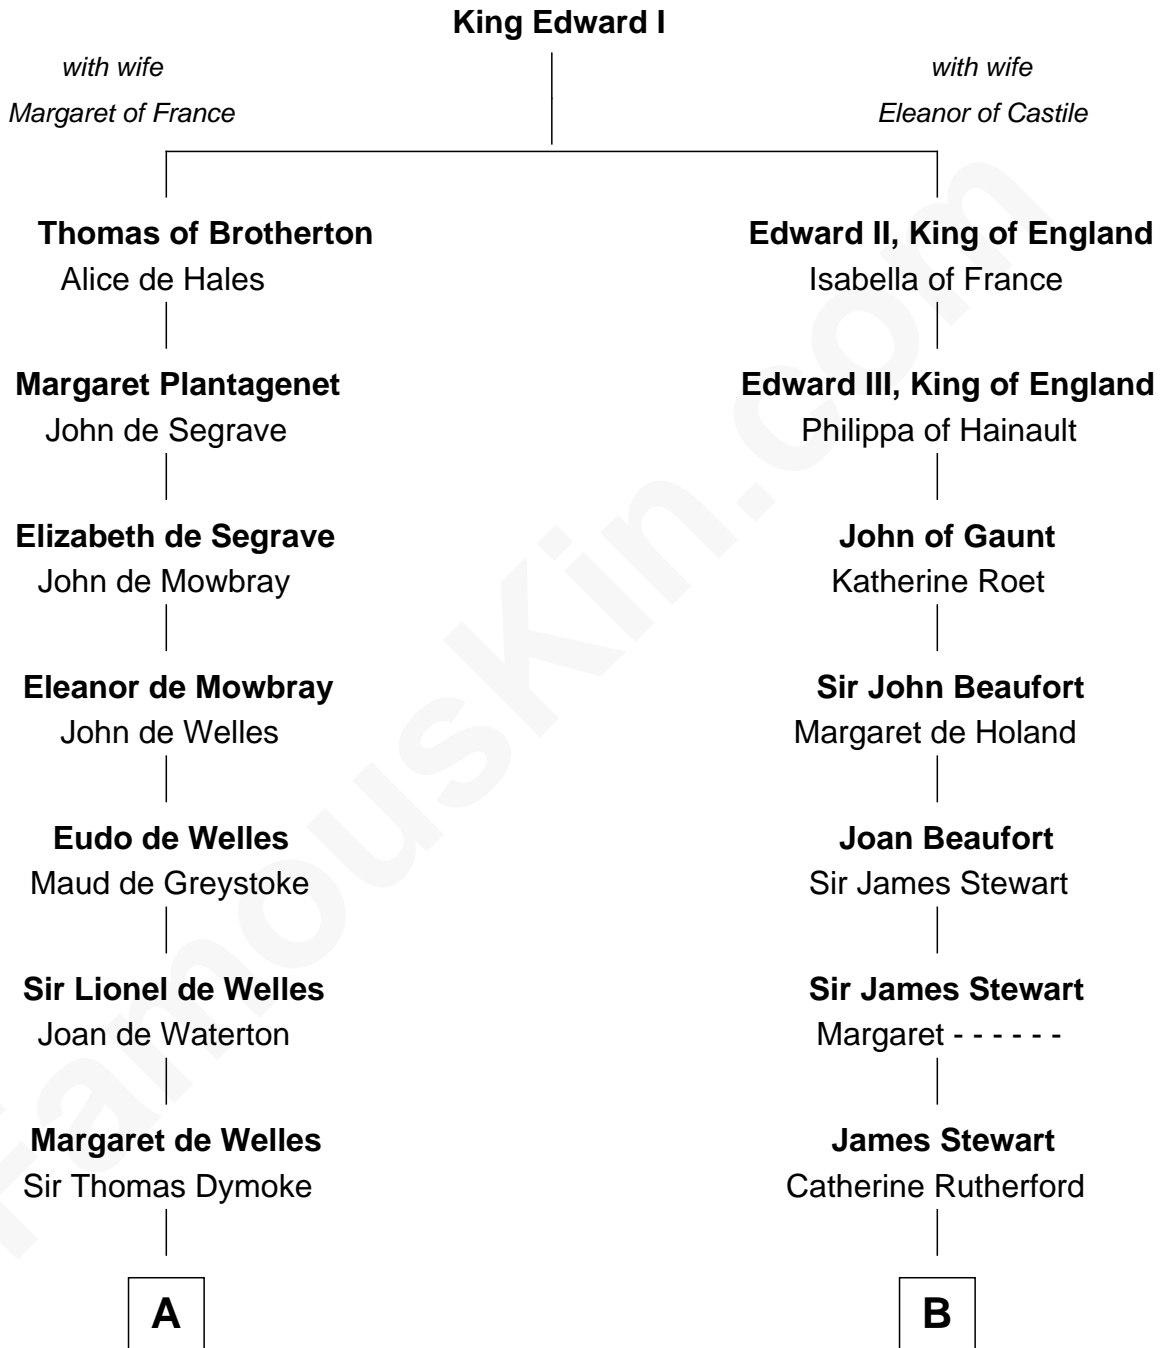

## Relationship Chart of

### Ray Bradbury

*Author of The Martian Chronicles*

**19th cousin 2 times removed of**

**Johnny Mercer**

*Songwriter and Co-Founder of Capitol Records*

**C**

**Samuel Bradbury**  
Frances Mary Rohead

**Samuel Irving Bradbury**  
Mary Adell Spaulding

**Samuel Hinkston Bradbury**  
Minnie Alice Davis

**Leonard Spaulding Bradbury**  
Esther Marie Moberg

**Ray Bradbury**  
*Author of The Martian Chronicles*

**D**

**George Anderson Mercer**  
Nanny Maury Herndon