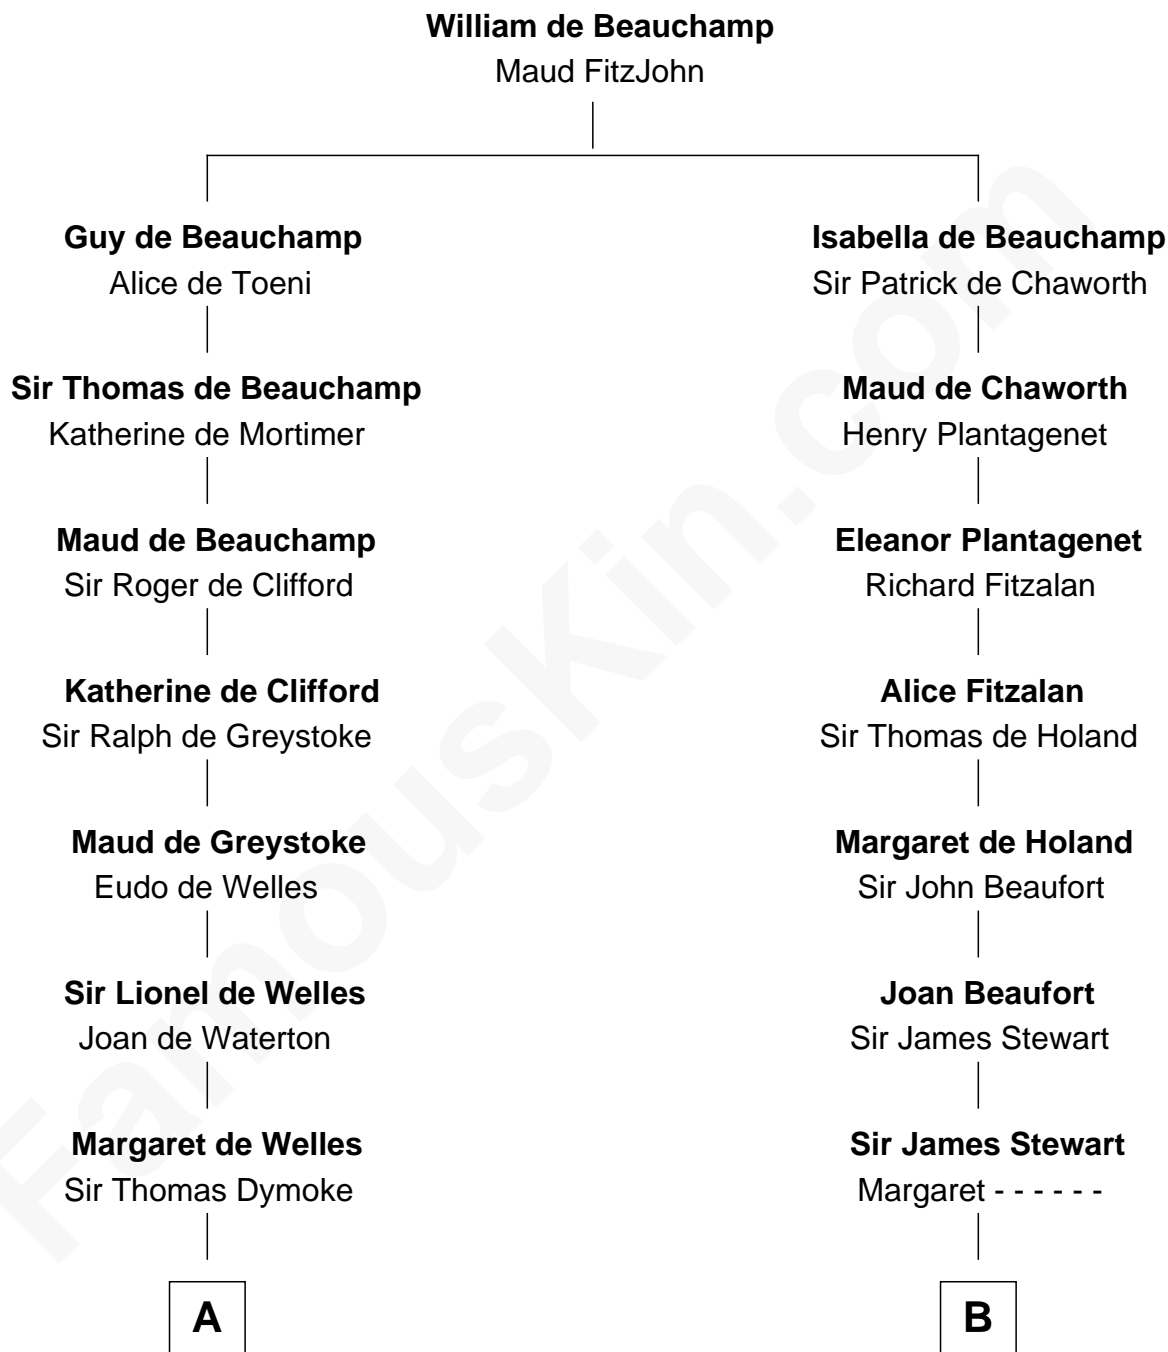

FamousKin.com Relationship Chart of

Ray Bradbury

Author of The Martian Chronicles

20th cousin 1 time removed of

Johnny Mercer

Songwriter and Co-Founder of Capitol Records

C

Samuel Bradbury
Frances Mary Rohead

Samuel Irving Bradbury
Mary Adell Spaulding

Samuel Hinkston Bradbury
Minnie Alice Davis

Leonard Spaulding Bradbury
Esther Marie Moberg

Ray Bradbury
Author of The Martian Chronicles

D

Gen. Hugh Weedon Mercer
Mary Stiles Anderson