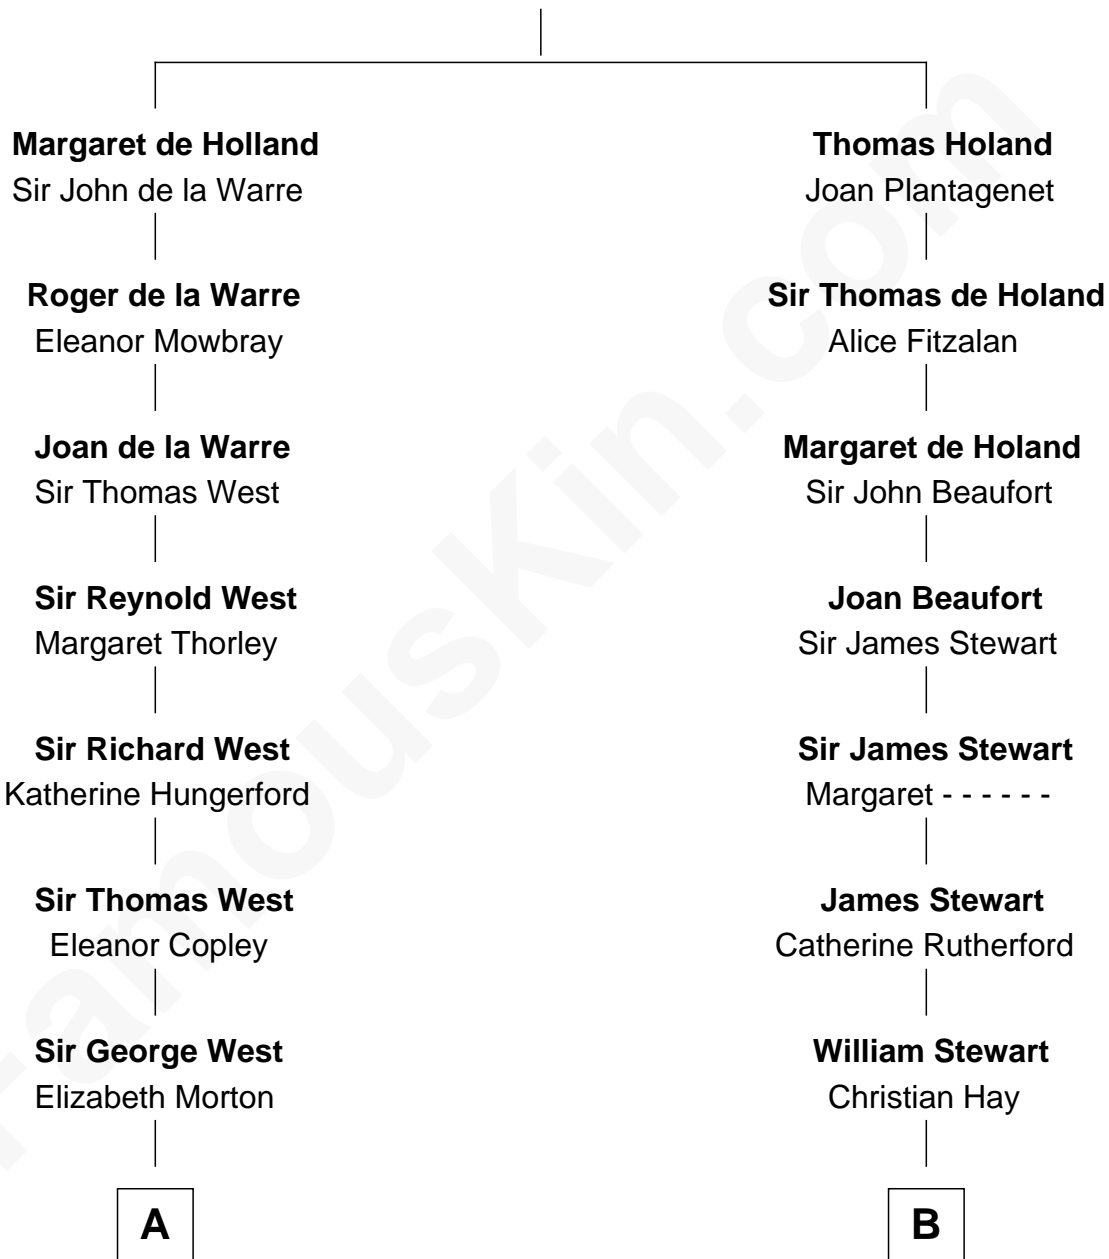

FamousKin.com Relationship Chart of

Ray Bradbury

Author of The Martian Chronicles

18th cousin 1 time removed of

Johnny Mercer

Songwriter and Co-Founder of Capitol Records

Sir Robert de Holland

Maude la Zouche

C

Samuel Hinkston Bradbury

Minnie Alice Davis

Leonard Spaulding Bradbury

Esther Marie Moberg

Ray Bradbury

Author of The Martian Chronicles

D