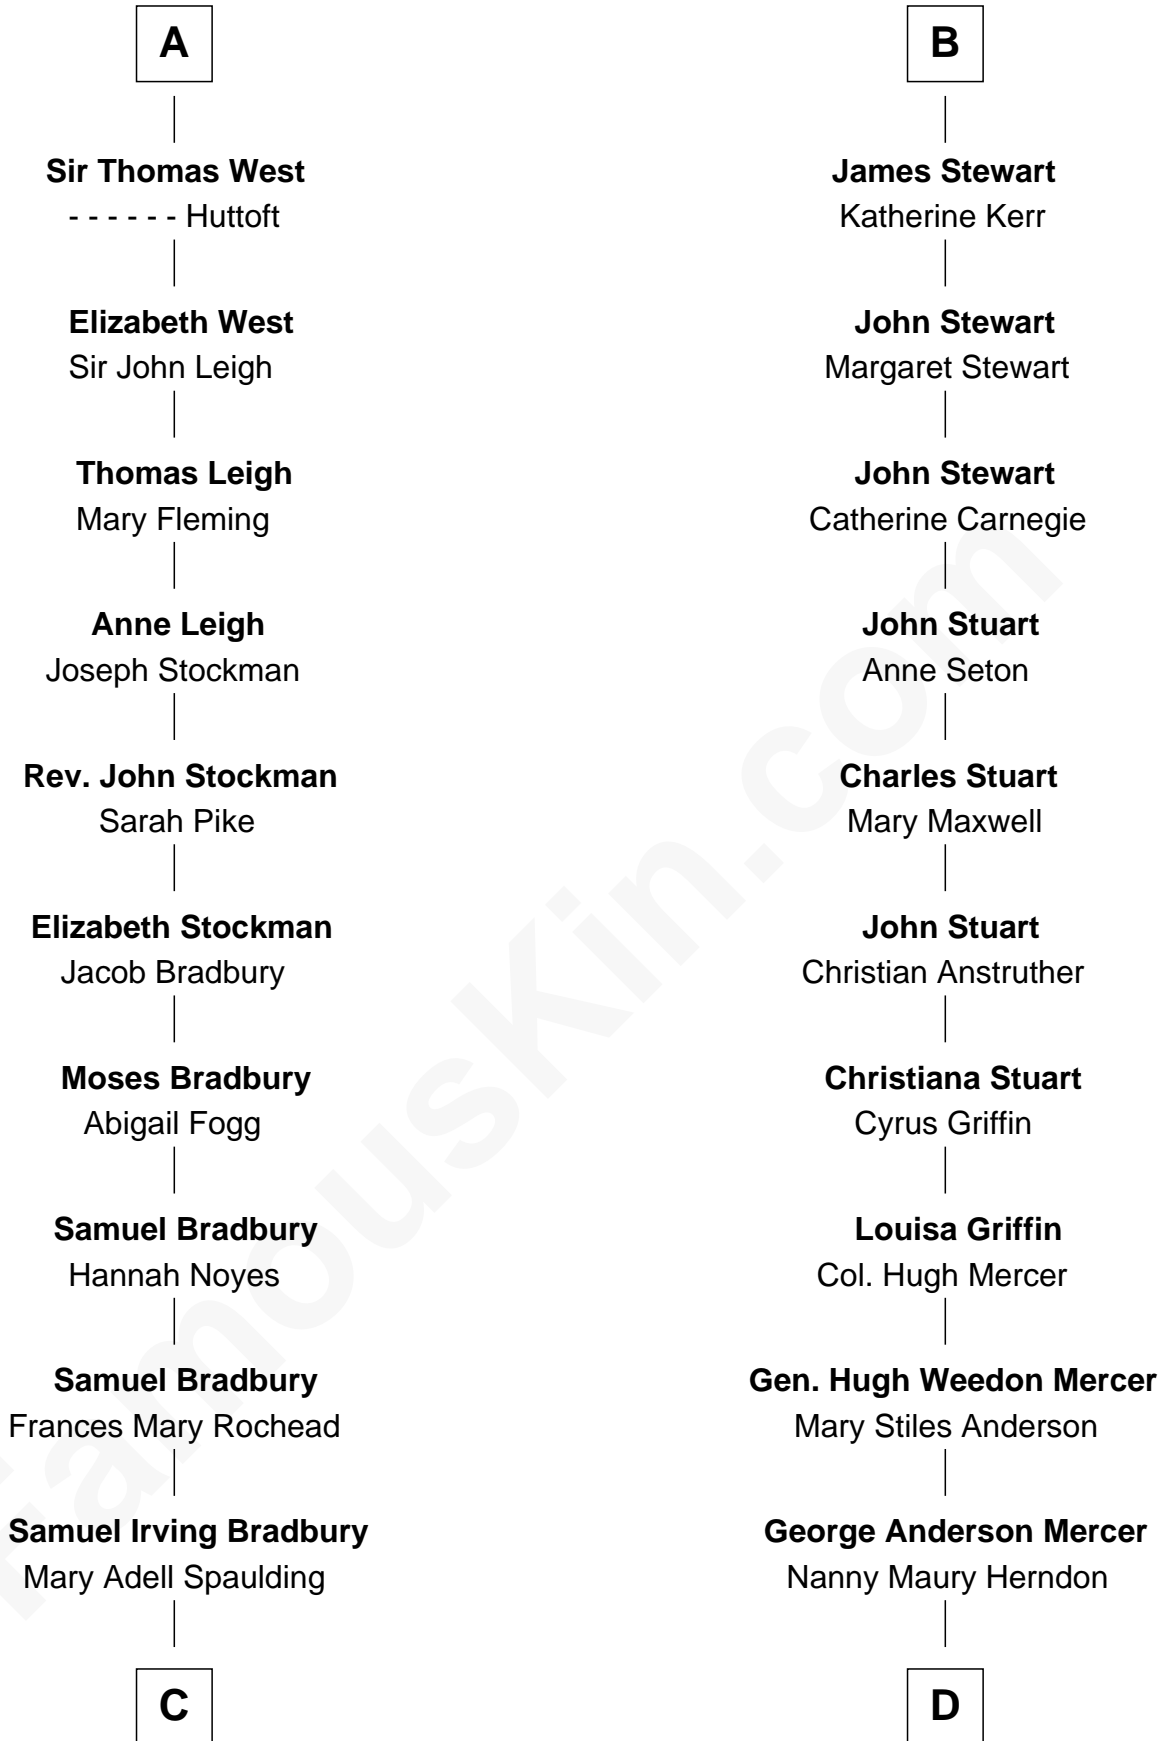

FamousKin.com Relationship Chart of

Ray Bradbury

Author of The Martian Chronicles

18th cousin 1 time removed of

Johnny Mercer

Songwriter and Co-Founder of Capitol Records

Sir Robert de Holland

Maude la Zouche

C

Samuel Hinkston Bradbury

Minnie Alice Davis

Leonard Spaulding Bradbury

Esther Marie Moberg

Ray Bradbury

Author of The Martian Chronicles

D