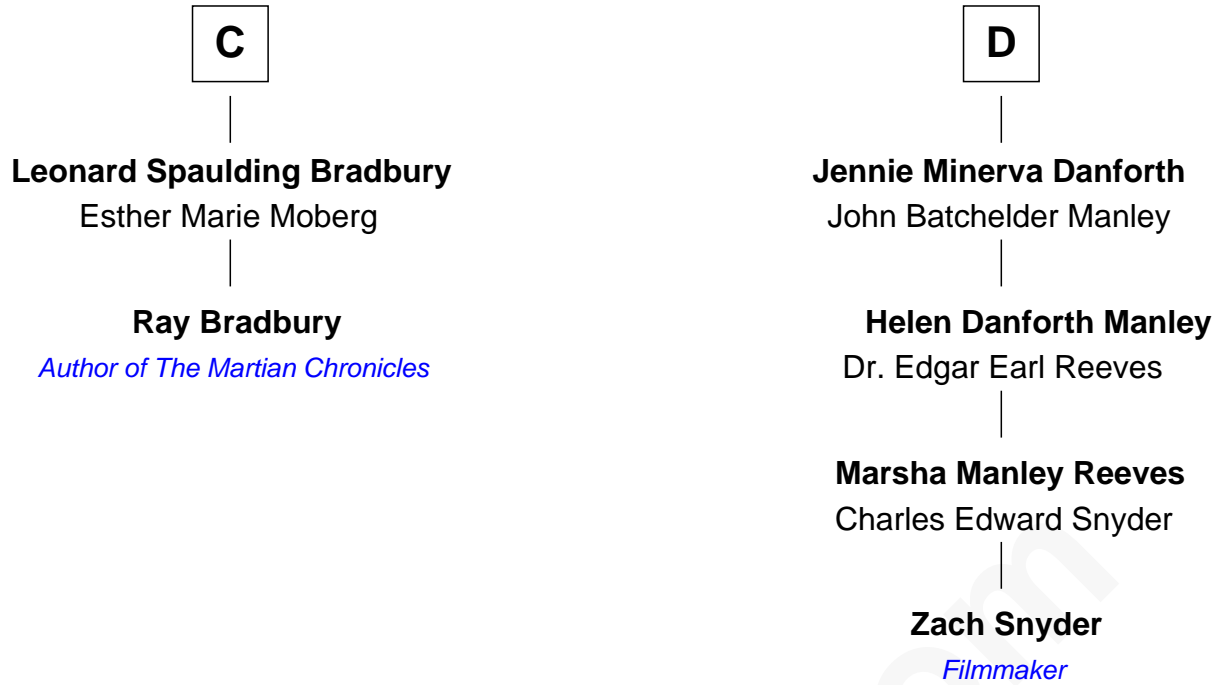

FamousKin.com Relationship Chart of

Ray Bradbury

Author of The Martian Chronicles

18th cousin 2 times removed of

Zach Snyder

Filmmaker

Sir William de Aton

Isabel de Percy

Sir Ralph Eure

Sir William Eure

Maud Fitzhugh

Sir Ralph Eure

Eleanor Greystoke

Sir William Eure

Margaret Constable

Sir Ralph Eure

Muriel Hastings

Sir William Eure

Elizabeth Willoughby

Sir Ralph Eure

Margery Bowes

B

Zach Snyder photo by [Gage Skidmore](#) (CC BY-SA 2.0)