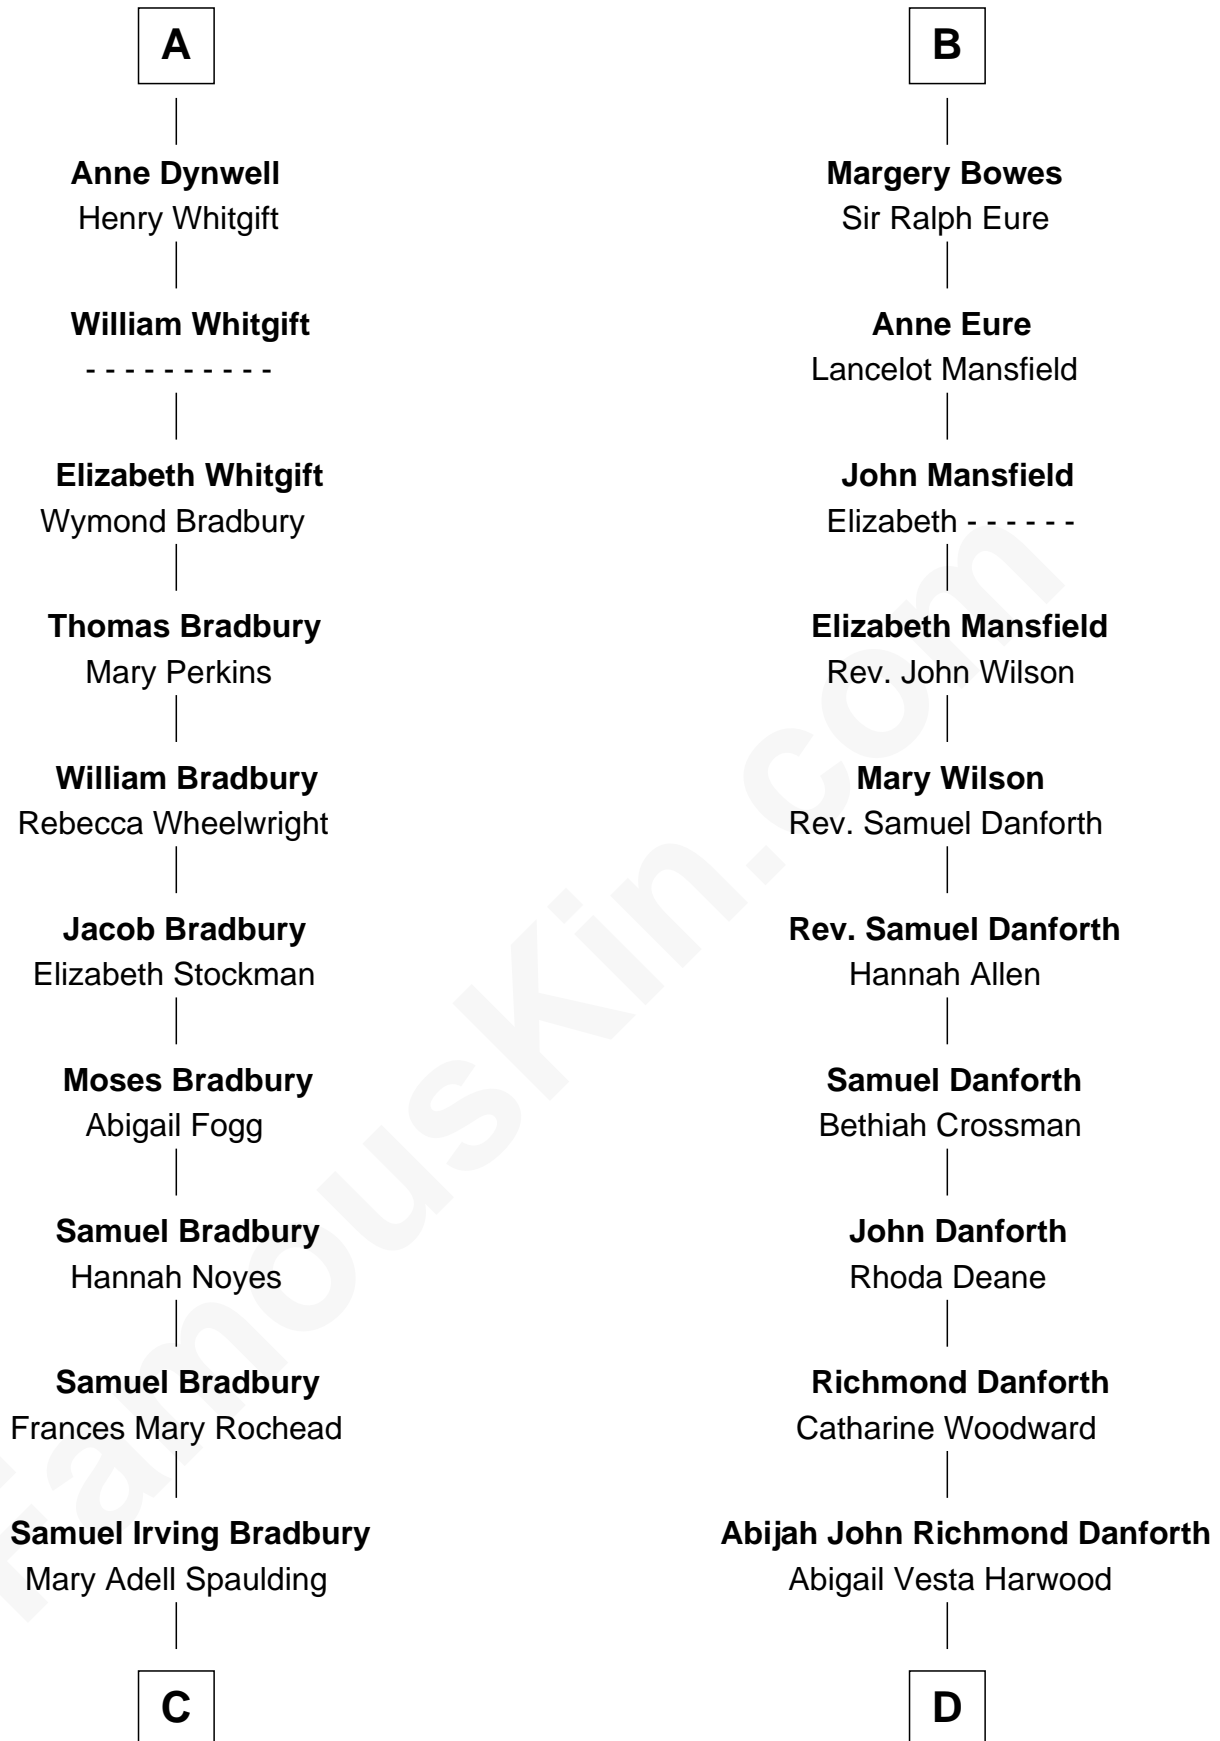

# FamousKin.com Relationship Chart of

**Ray Bradbury**

*Author of The Martian Chronicles*

19th cousin 2 times removed of

**Zach Snyder**

*Filmmaker*

**C**

**Samuel Hinkston Bradbury**

Minnie Alice Davis

**Leonard Spaulding Bradbury**

Esther Marie Moberg

**Ray Bradbury**

*Author of [The Martian Chronicles](#)*

**D**

**Oliver Harwood Danforth**

Sarah M. Hills

**Jennie Minerva Danforth**

John Batchelder Manley

**Helen Danforth Manley**

Dr. Edgar Earl Reeves

**Marsha Manley Reeves**

Charles Edward Snyder

**Zach Snyder**

*Filmmaker*