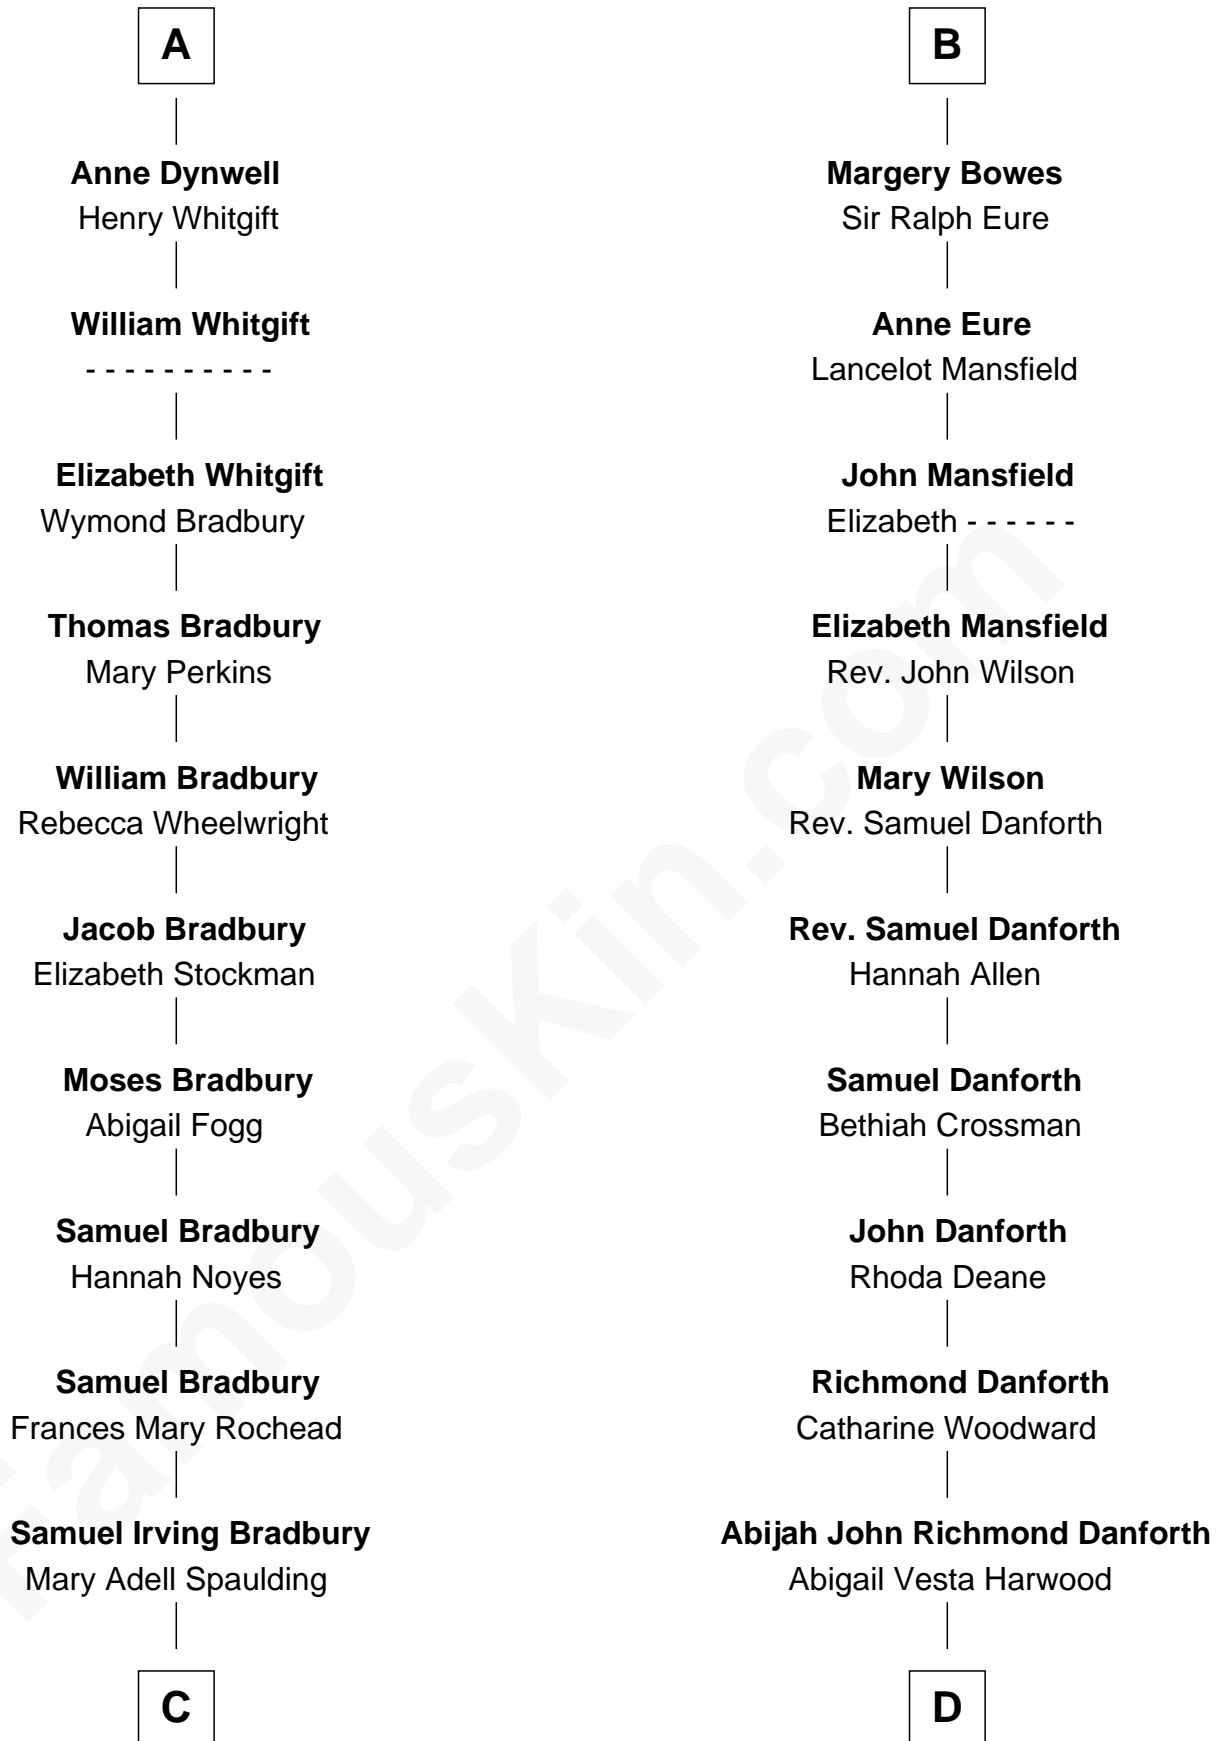

# FamousKin.com Relationship Chart of

**Ray Bradbury**

*Author of The Martian Chronicles*

19th cousin 2 times removed of

**Zach Snyder**

*Filmmaker*

**Sir Geoffrey le Scrope**

Ivetta de Ros

**C**

**Samuel Hinkston Bradbury**

Minnie Alice Davis

**Leonard Spaulding Bradbury**

Esther Marie Moberg

**Ray Bradbury**

*Author of The Martian Chronicles*

**D**

**Oliver Harwood Danforth**

Sarah M. Hills

**Jennie Minerva Danforth**

John Batchelder Manley

**Helen Danforth Manley**

Dr. Edgar Earl Reeves

**Marsha Manley Reeves**

Charles Edward Snyder