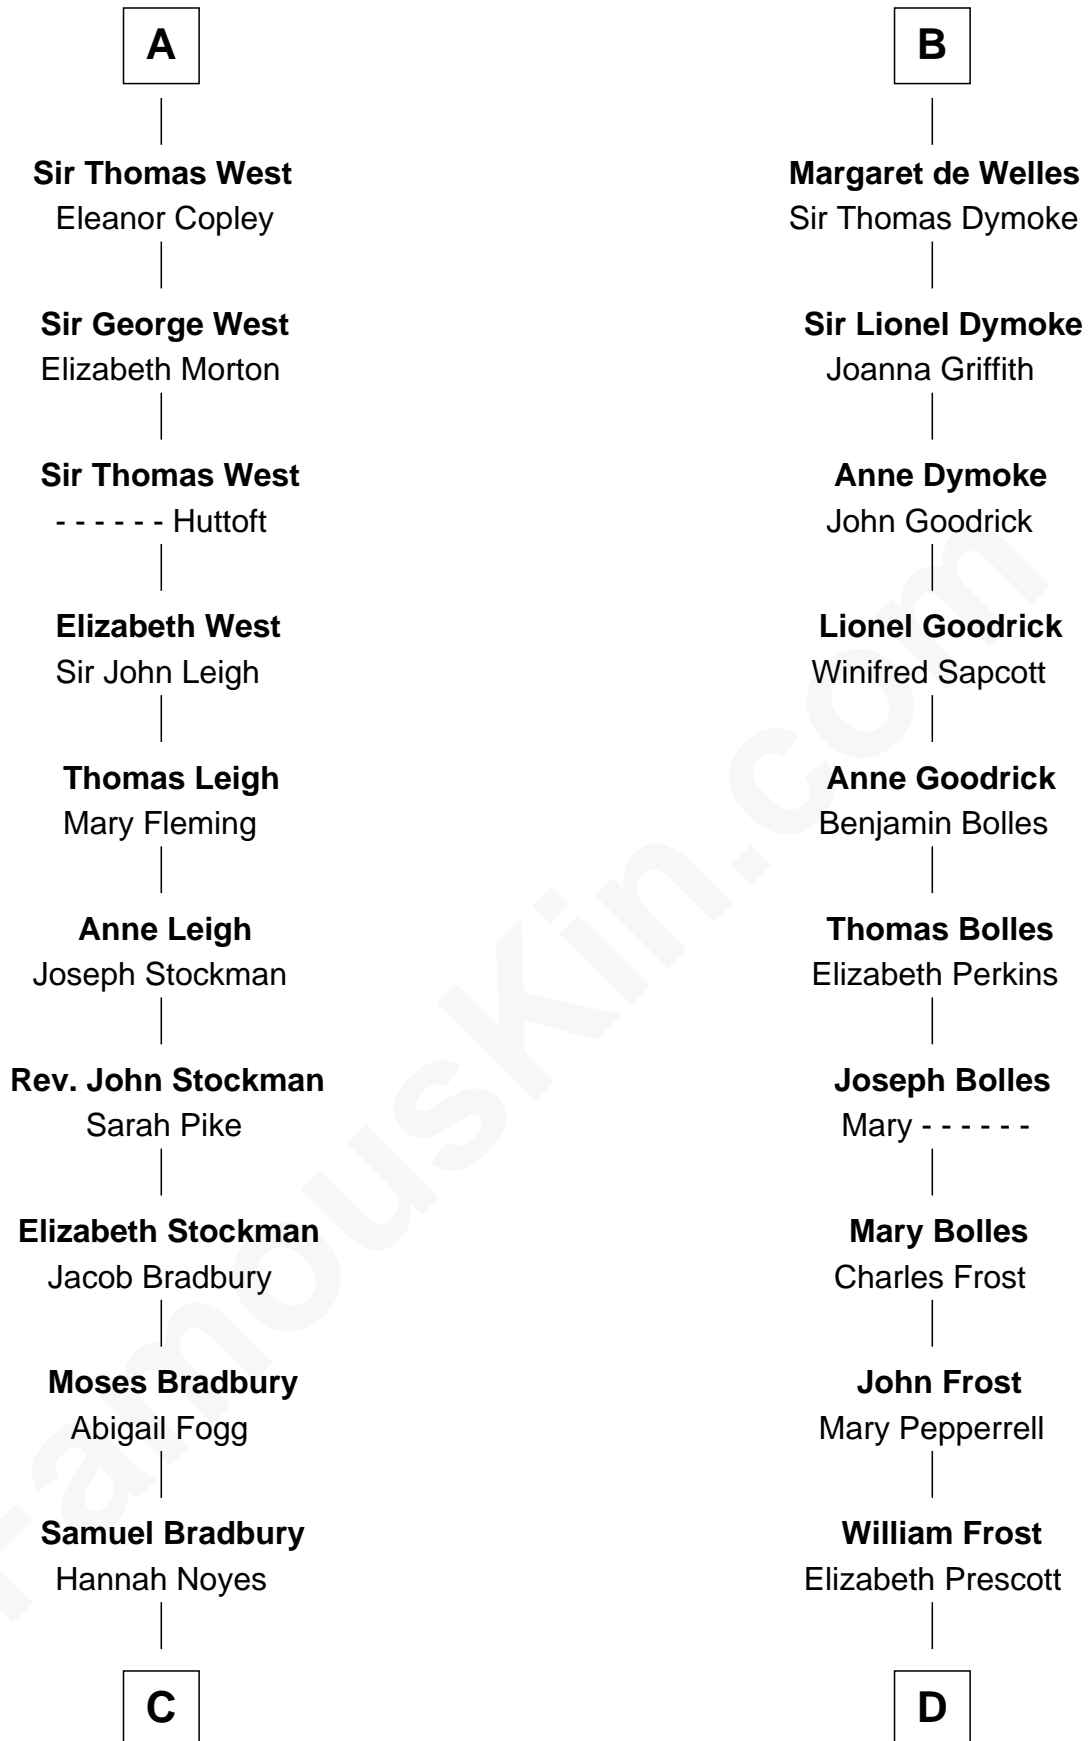

FamousKin.com

Relationship Chart of

Ray Bradbury

Author of The Martian Chronicles

21st cousin of

Robert Frost

Poet and Playwright

C

Samuel Bradbury
Frances Mary Rothead

Samuel Irving Bradbury
Mary Adell Spaulding

Samuel Hinkston Bradbury
Minnie Alice Davis

Leonard Spaulding Bradbury
Esther Marie Moberg

Ray Bradbury
Author of The Martian Chronicles