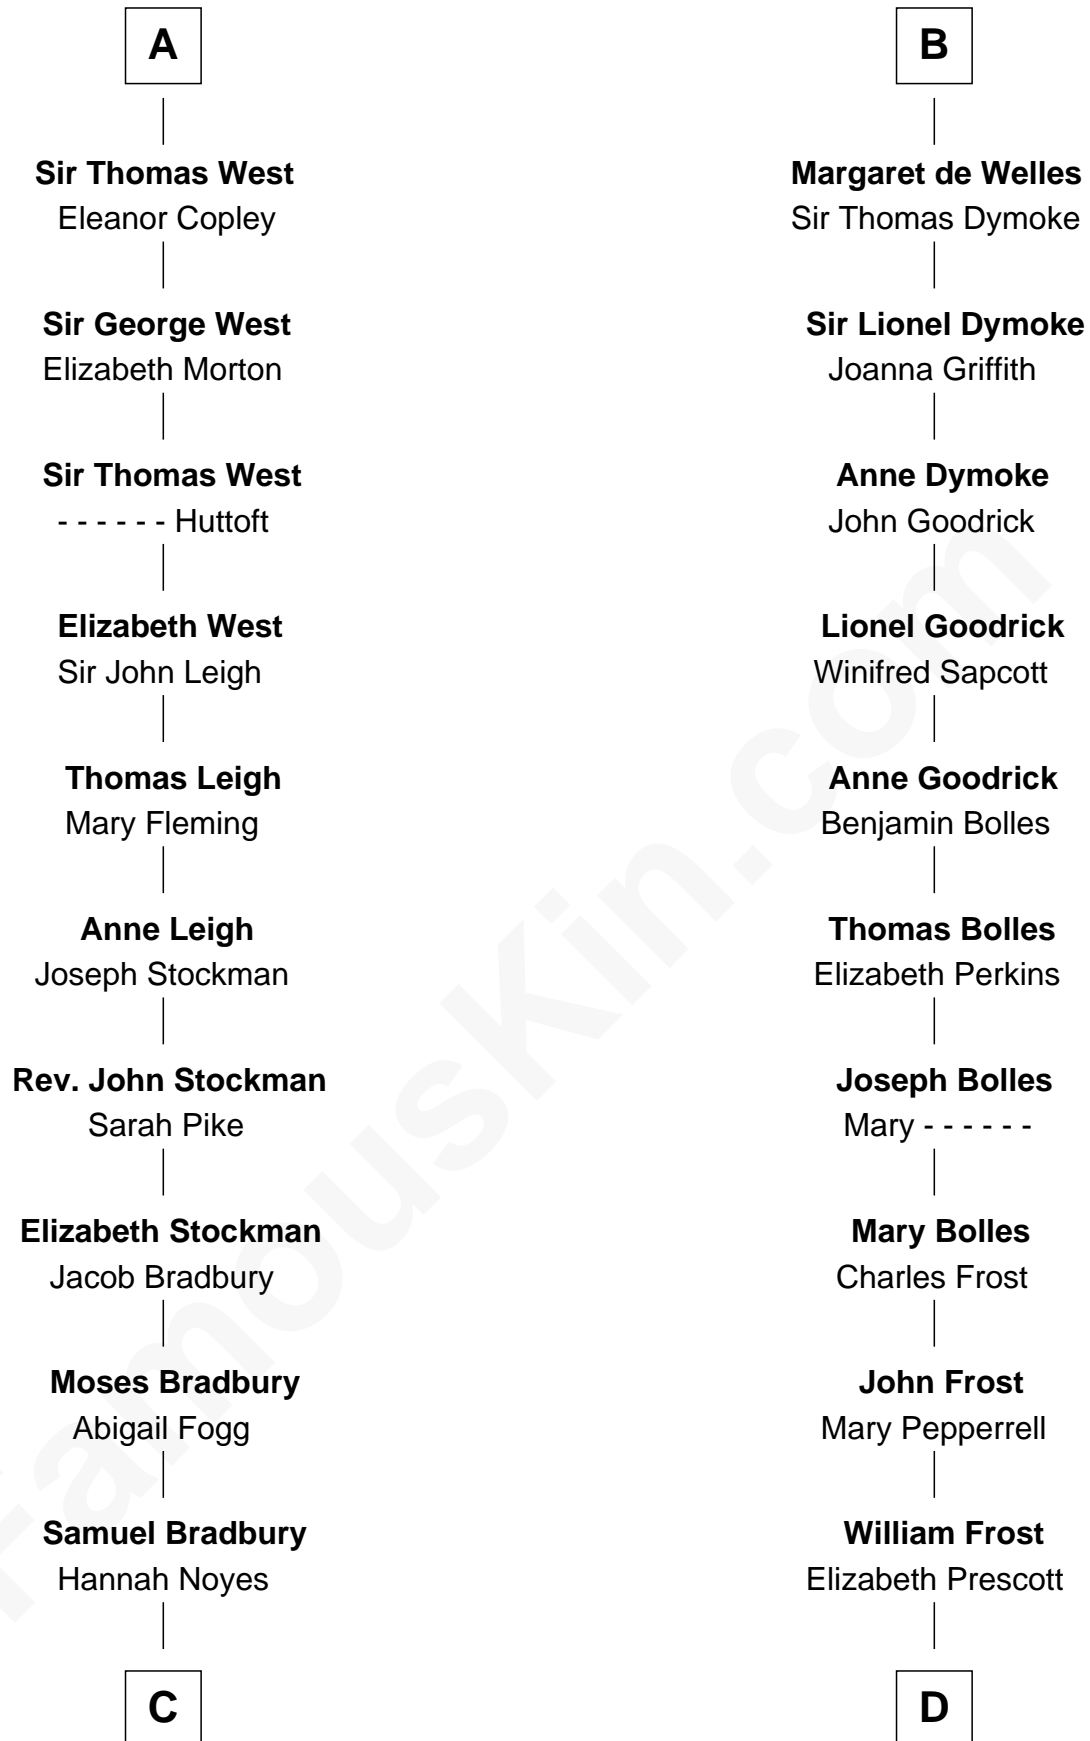

FamousKin.com Relationship Chart of

Ray Bradbury

Author of The Martian Chronicles

21st cousin of

Robert Frost

Poet and Playwright

C

Samuel Bradbury
Frances Mary Rothead

Samuel Irving Bradbury
Mary Adell Spaulding

Samuel Hinkston Bradbury
Minnie Alice Davis

Leonard Spaulding Bradbury
Esther Marie Moberg

Ray Bradbury
Author of The Martian Chronicles

D

William Frost
Sarah Holt