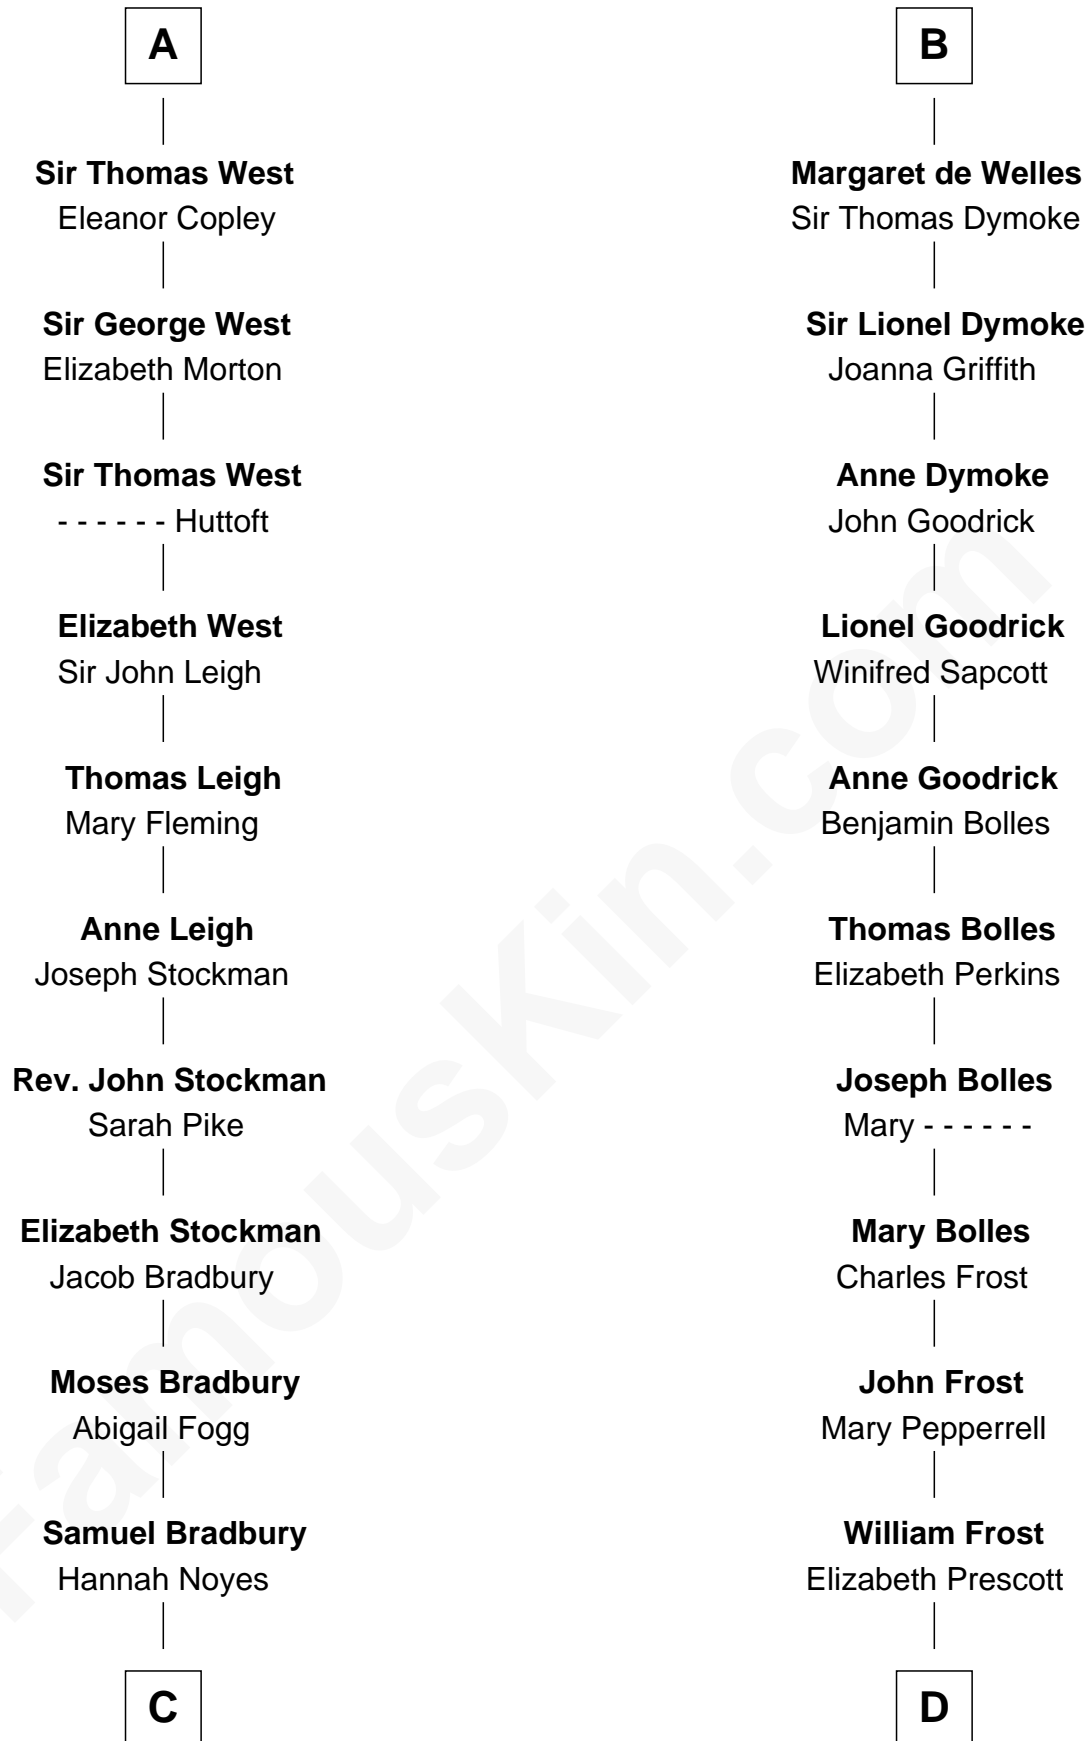

FamousKin.com

Relationship Chart of

Ray Bradbury

Author of The Martian Chronicles

21st cousin of

Robert Frost

Poet and Playwright

Robert I, Count of Artois

Matilda of Brabant

C

Samuel Bradbury
Frances Mary Rothead

Samuel Irving Bradbury
Mary Adell Spaulding

Samuel Hinkston Bradbury
Minnie Alice Davis

Leonard Spaulding Bradbury
Esther Marie Moberg

Ray Bradbury
Author of The Martian Chronicles