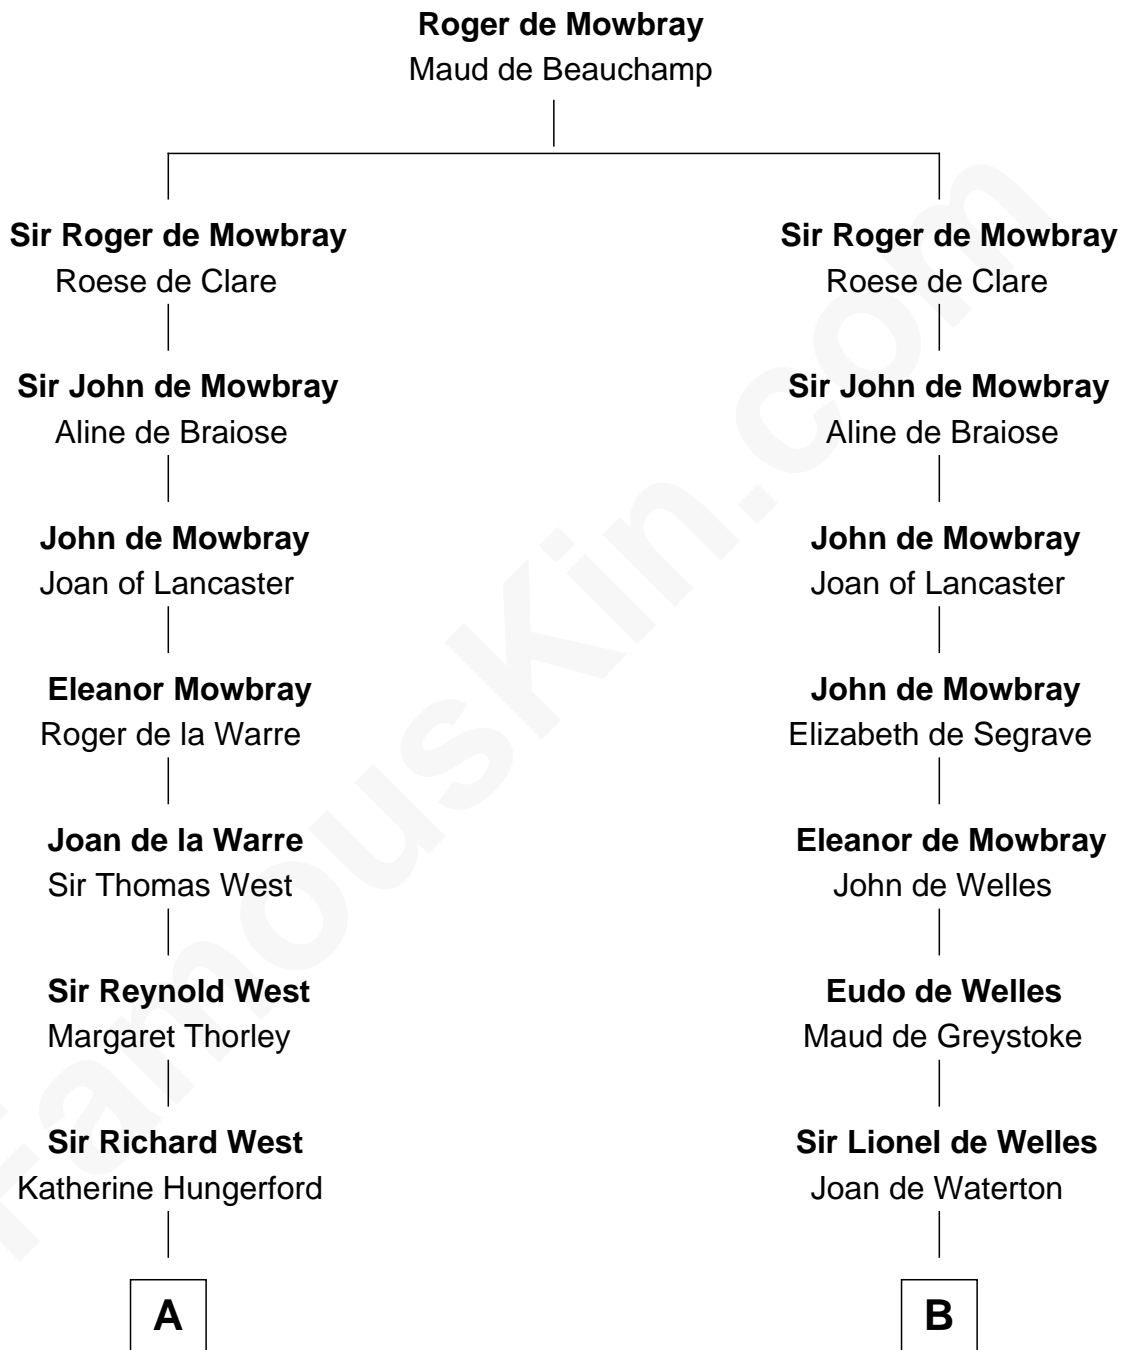

FamousKin.com Relationship Chart of

Ray Bradbury

Author of The Martian Chronicles

21st cousin of

Robert Frost

Poet and Playwright

C

Samuel Bradbury
Frances Mary Rothead

Samuel Irving Bradbury
Mary Adell Spaulding

Samuel Hinkston Bradbury
Minnie Alice Davis

Leonard Spaulding Bradbury
Esther Marie Moberg

Ray Bradbury
Author of The Martian Chronicles

D

William Frost
Sarah Holt