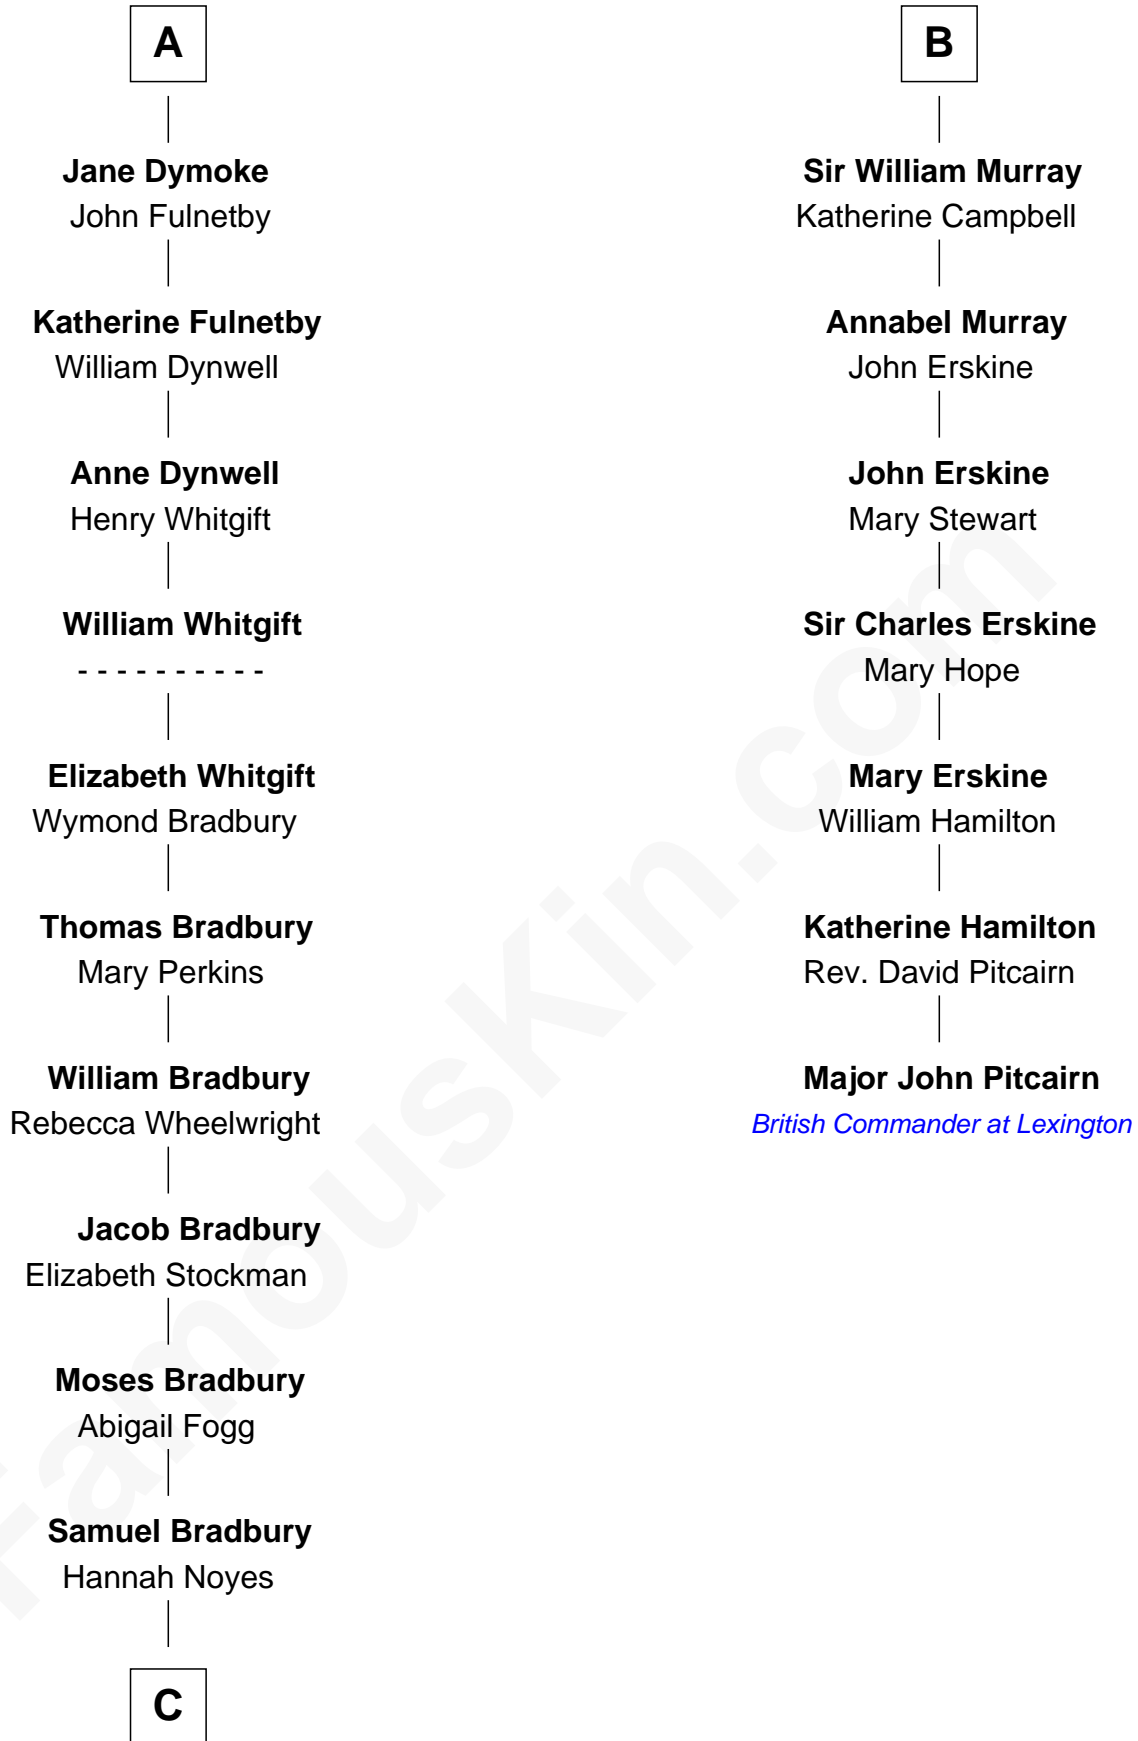

## Relationship Chart of

### Ray Bradbury

*Author of The Martian Chronicles*

13th cousin 8 times removed of

### Major John Pitcairn

*British Commander at Battle of Lexington*

**C**

—  
**Samuel Bradbury**  
Frances Mary Rothead

—  
**Samuel Irving Bradbury**  
Mary Adell Spaulding

—  
**Samuel Hinkston Bradbury**  
Minnie Alice Davis