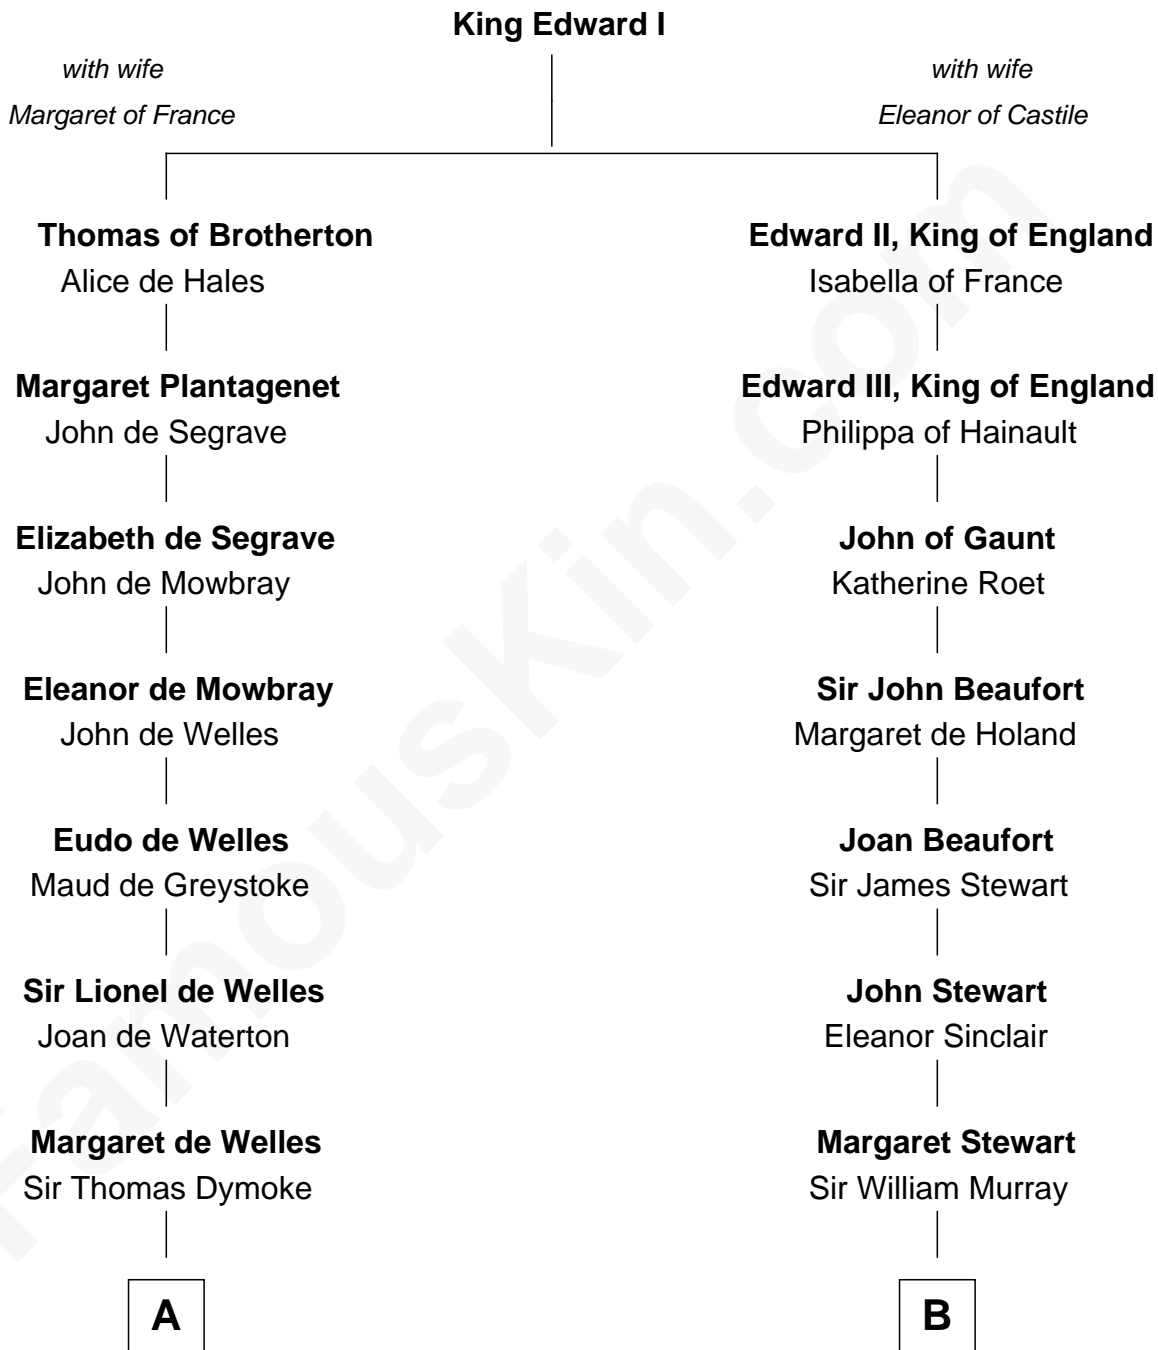

Major John Pitcairn

British Commander at Battle of Lexington