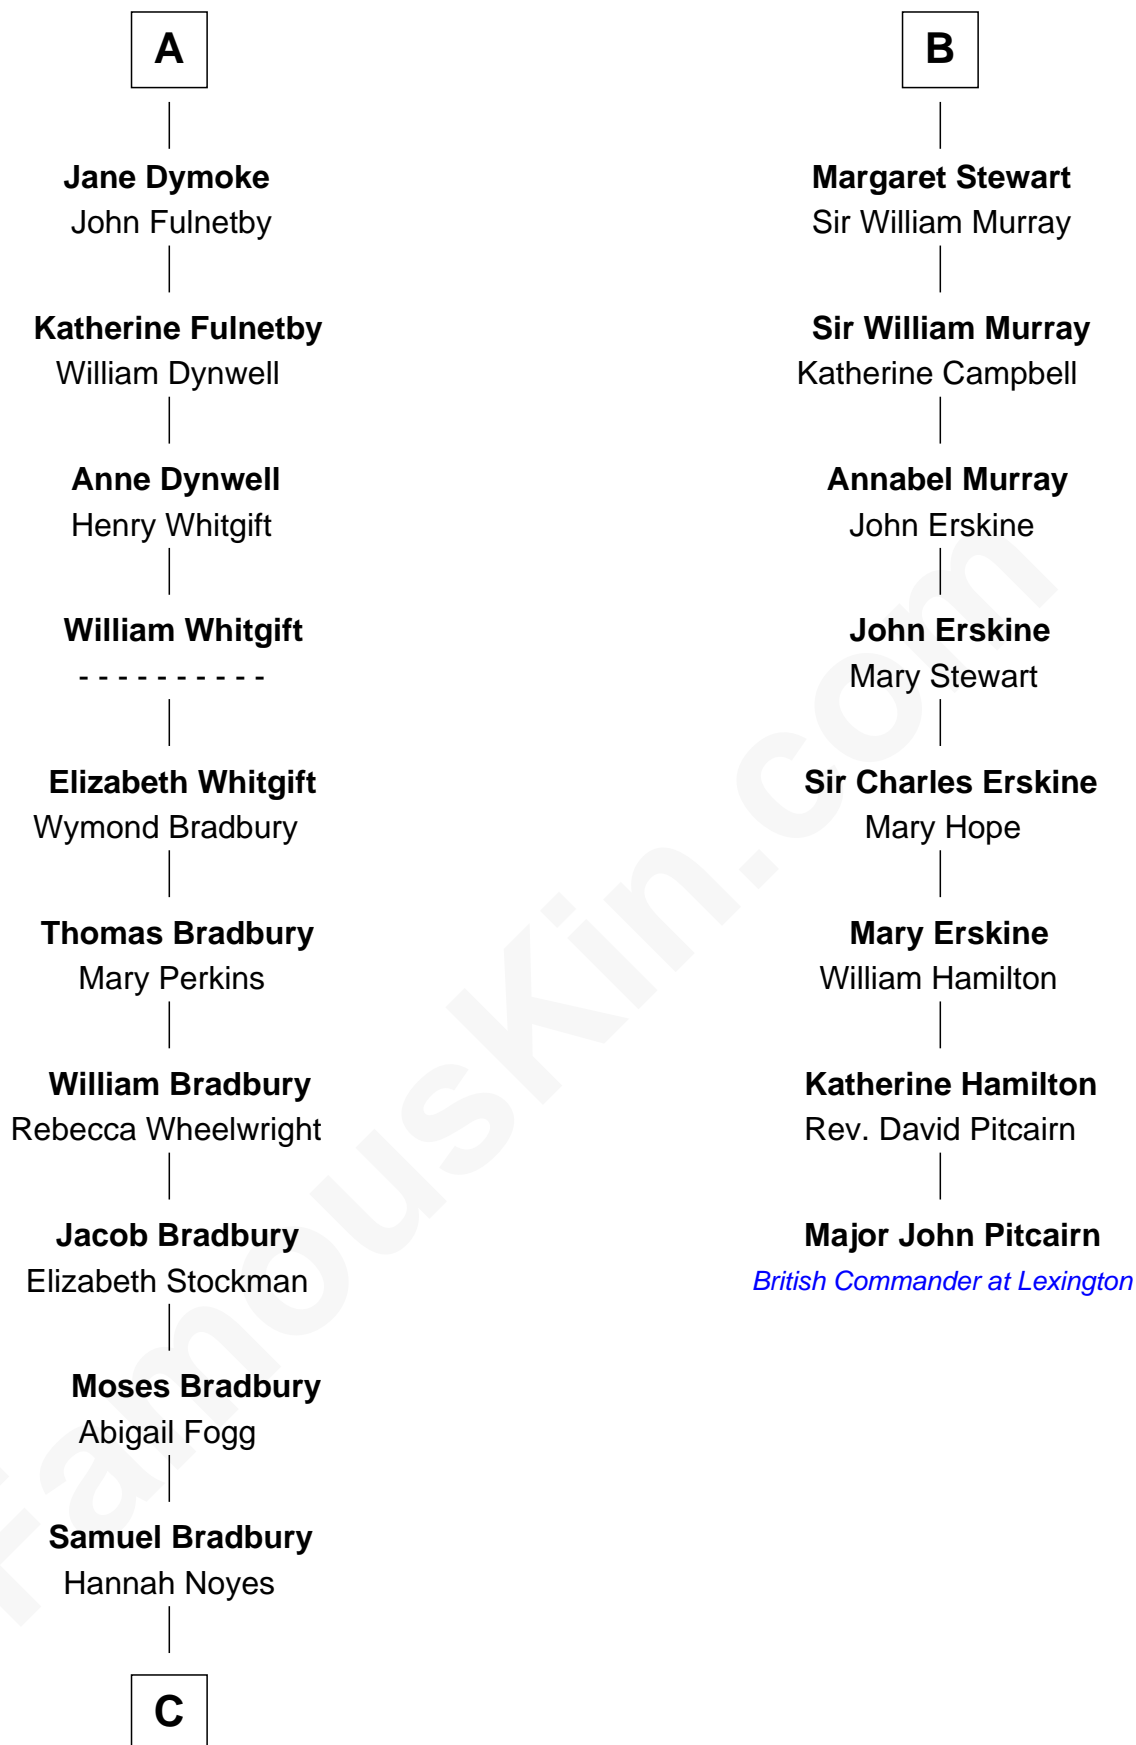

FamousKin.com

Relationship Chart of

Ray Bradbury

Author of The Martian Chronicles

14th cousin 7 times removed of

Major John Pitcairn

British Commander at Battle of Lexington

C

—
Samuel Bradbury
Frances Mary Rothead

—
Samuel Irving Bradbury
Mary Adell Spaulding

—
Samuel Hinkston Bradbury
Minnie Alice Davis

—
Leonard Spaulding Bradbury
Esther Marie Moberg

—
Ray Bradbury
Author of The Martian Chronicles