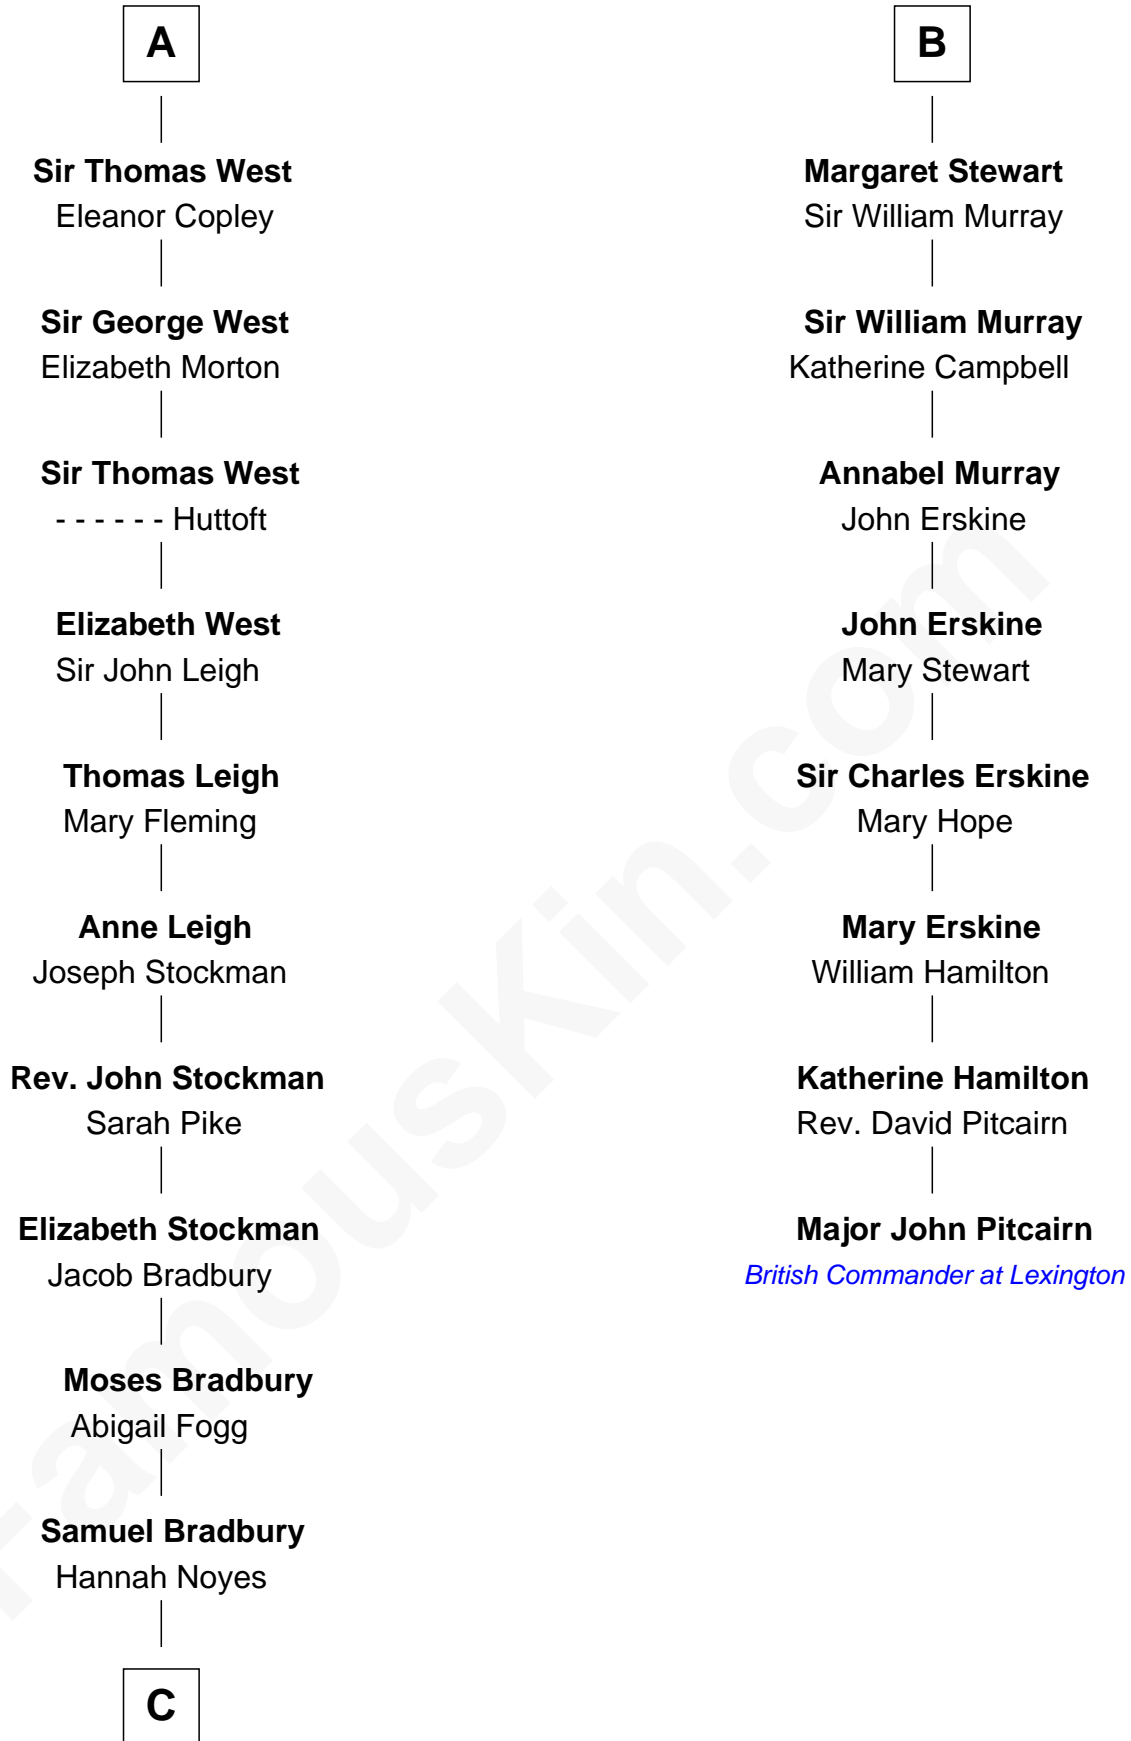

## Relationship Chart of

### Ray Bradbury

*Author of The Martian Chronicles*

14th cousin 7 times removed of

### Major John Pitcairn

*British Commander at Battle of Lexington*

**Robert I, Count of Artois**

Matilda of Brabant

**C**

—  
**Samuel Bradbury**  
Frances Mary Rothead

—  
**Samuel Irving Bradbury**  
Mary Adell Spaulding

—  
**Samuel Hinkston Bradbury**  
Minnie Alice Davis

—  
**Leonard Spaulding Bradbury**  
Esther Marie Moberg

—  
**Ray Bradbury**  
*Author of The Martian Chronicles*

FamousKin.com