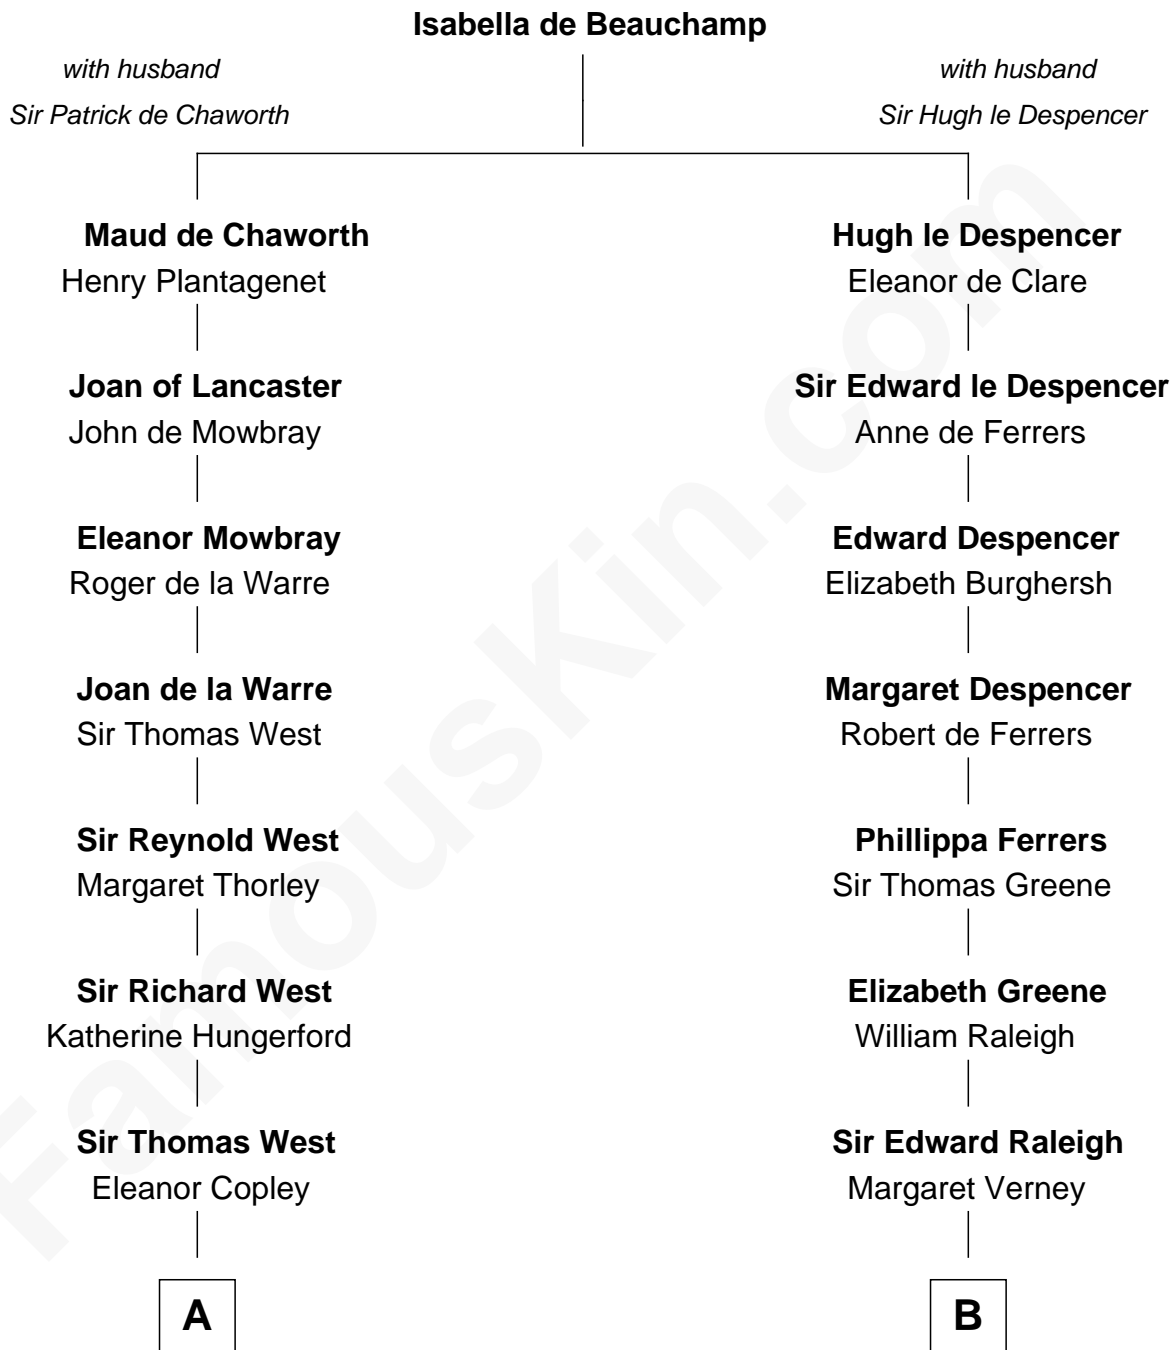

## Relationship Chart of

### Ray Bradbury

*Author of The Martian Chronicles*

20th cousin 1 time removed of

### Marilyn Monroe

*Actress, Model, and Singer*

**C**

**Samuel Irving Bradbury**

Mary Adell Spaulding

**Samuel Hinkston Bradbury**

Minnie Alice Davis

**Leonard Spaulding Bradbury**