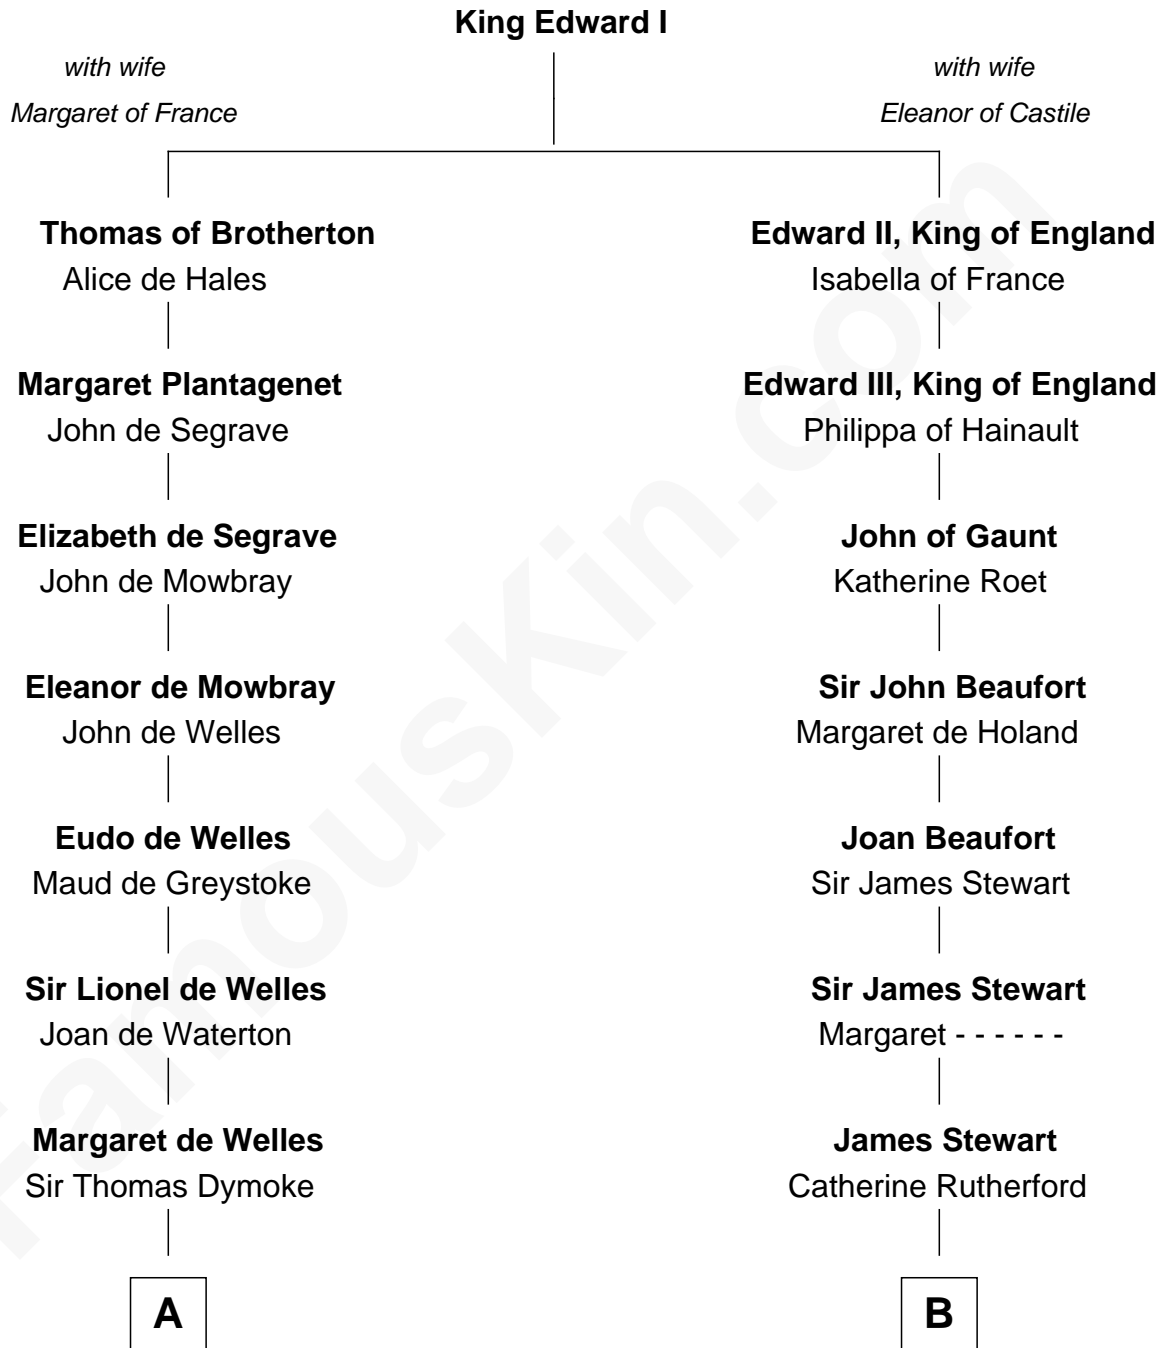

FamousKin.com Relationship Chart of

Ray Bradbury

Author of The Martian Chronicles

17th cousin 4 times removed of

Noel Coward

Playwright, Actor, and Songwriter

C

—
Samuel Bradbury
Frances Mary Rothead

—
Samuel Irving Bradbury
Mary Adell Spaulding

—
Samuel Hinkston Bradbury
Minnie Alice Davis

—
Leonard Spaulding Bradbury
Esther Marie Moberg

—
Ray Bradbury
Author of The Martian Chronicles

FamousKin.com