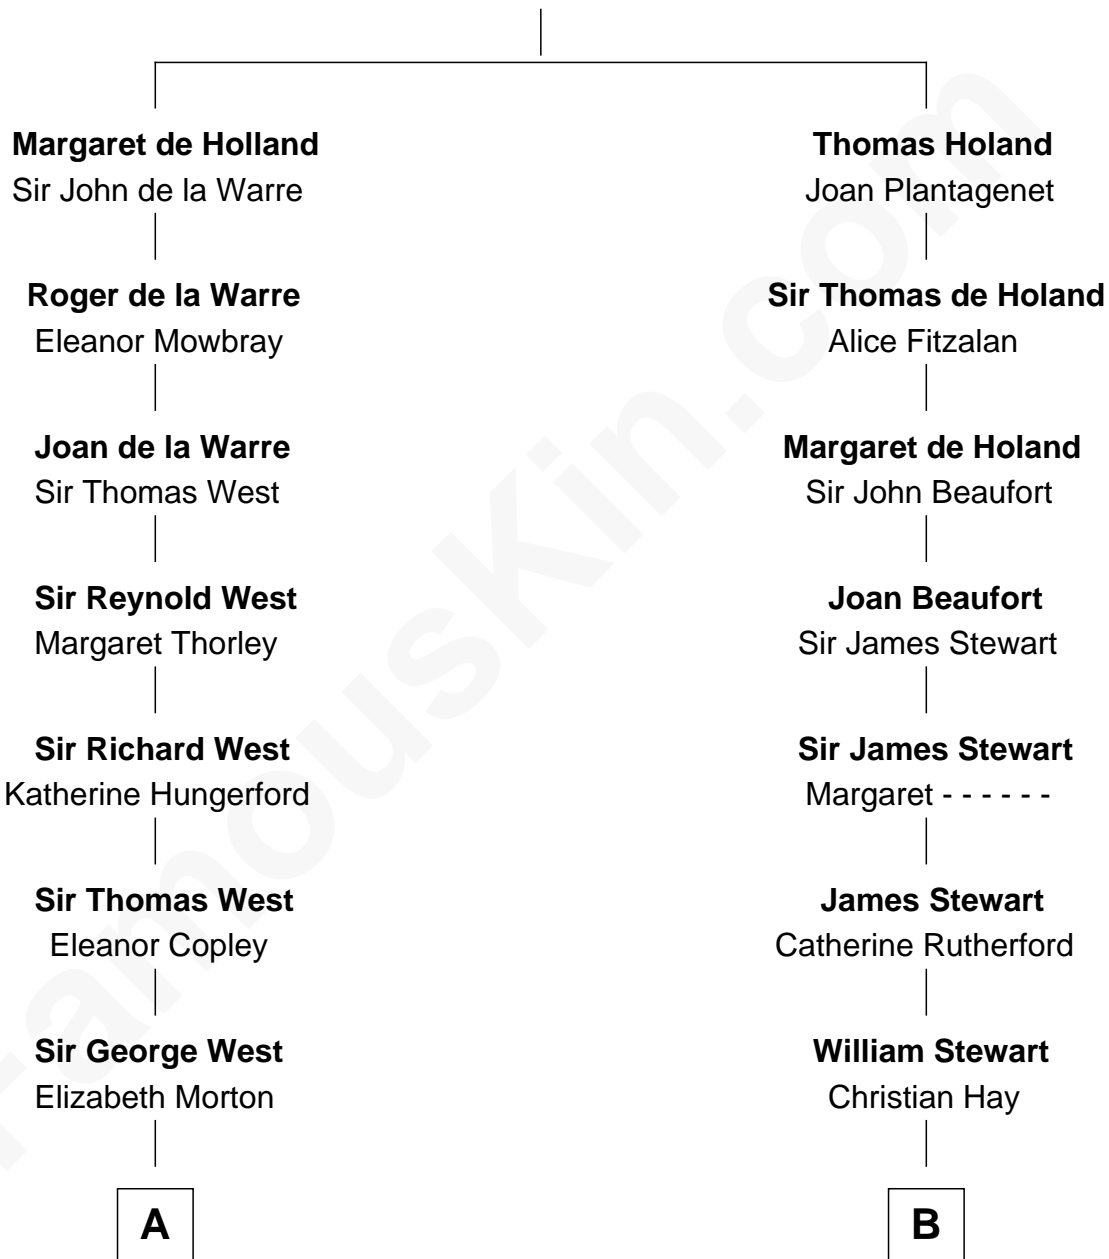

FamousKin.com Relationship Chart of

Ray Bradbury

Author of The Martian Chronicles

16th cousin 3 times removed of

Noel Coward

Playwright, Actor, and Songwriter

Sir Robert de Holland

Maude la Zouche

C

—
Samuel Hinkston Bradbury

Minnie Alice Davis

—
Leonard Spaulding Bradbury

Esther Marie Moberg

—
Ray Bradbury

Author of [The Martian Chronicles](#)

FamousKin.com