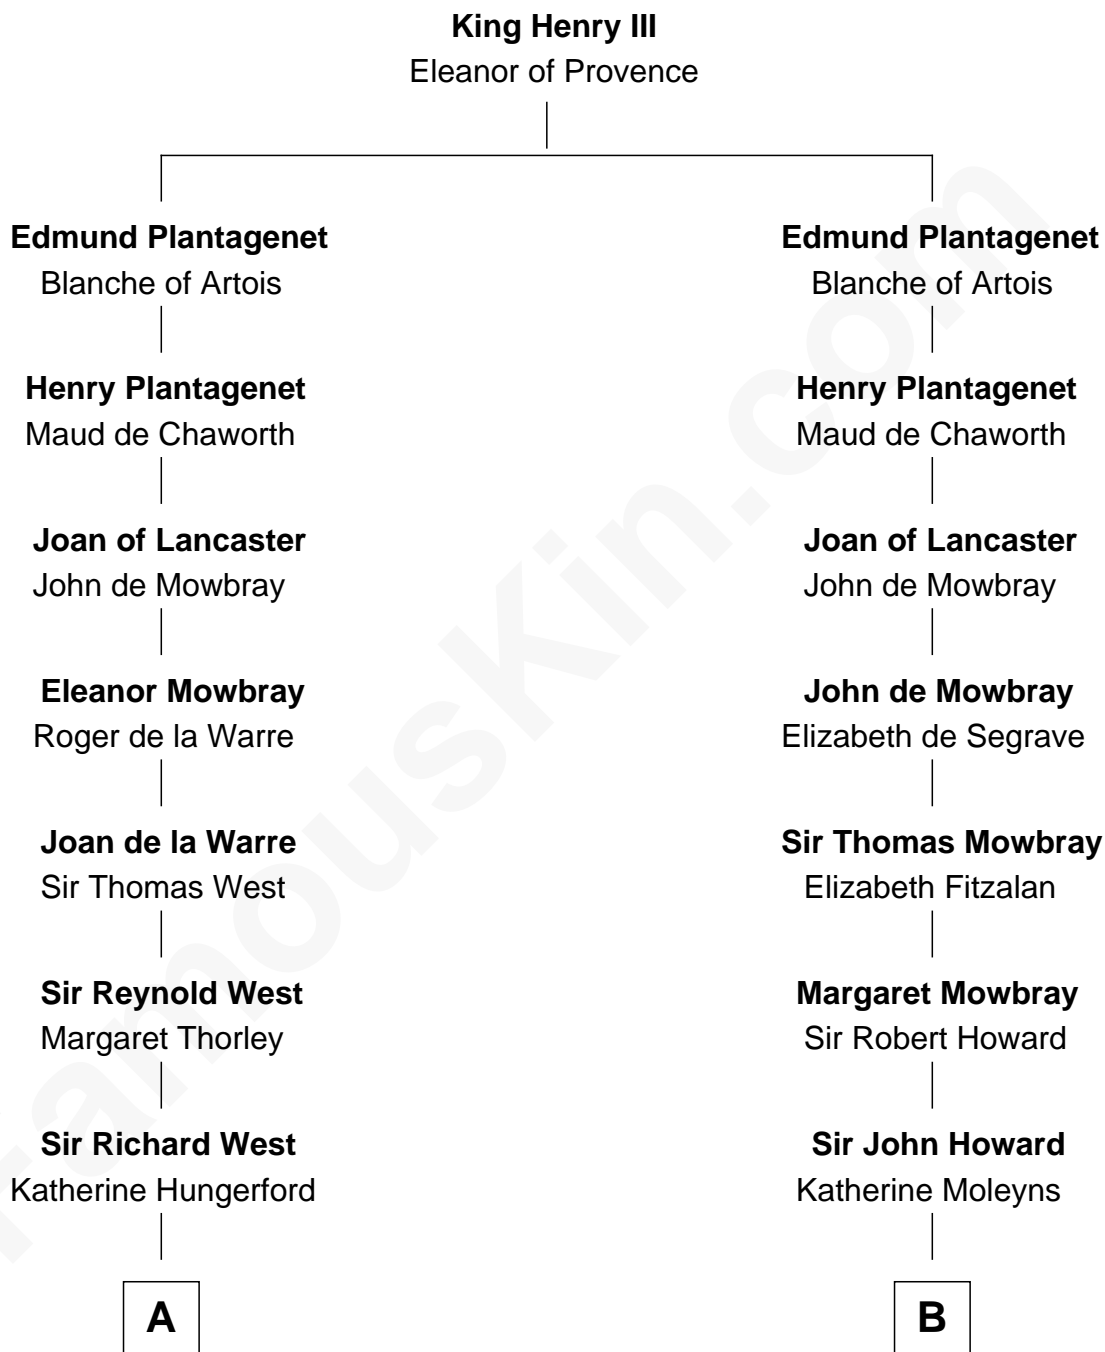

Catherine Howard

5th Wife of King Henry VIII