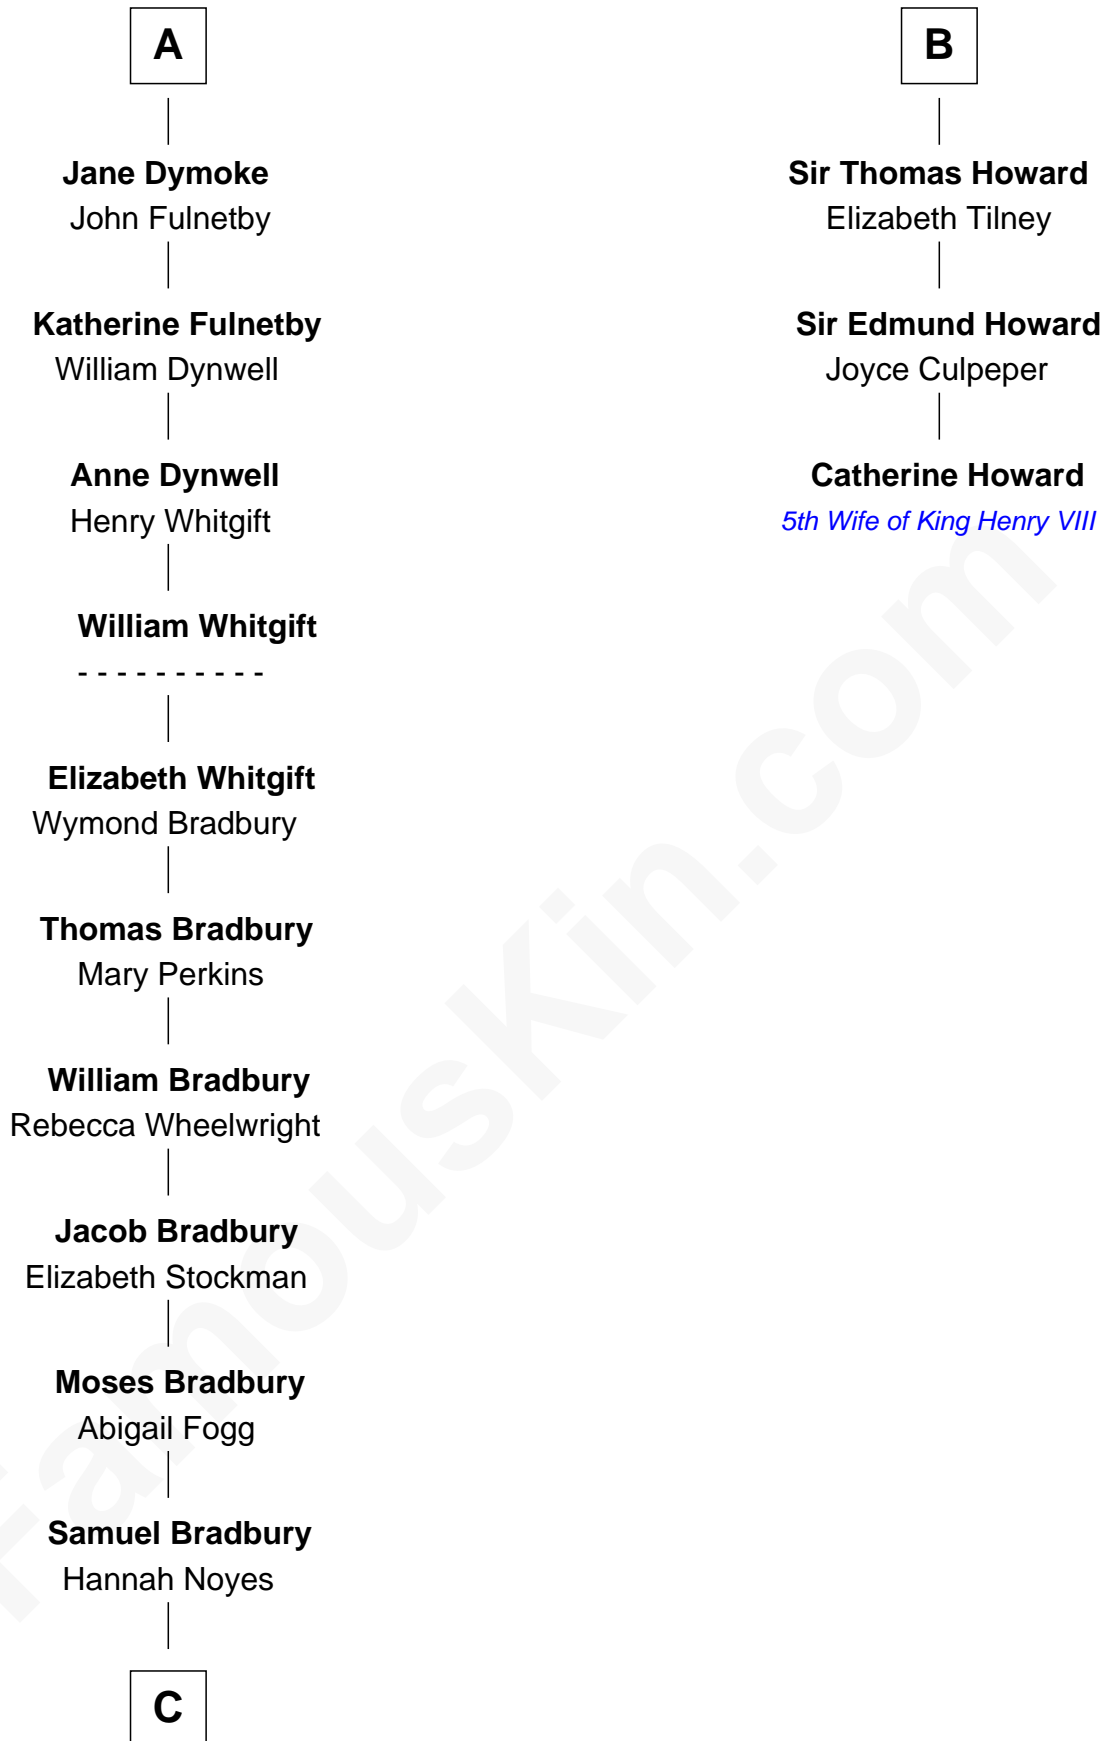

FamousKin.com

Relationship Chart of

Ray Bradbury

Author of The Martian Chronicles

9th cousin 12 times removed of

Catherine Howard

5th Wife of King Henry VIII

C

—
Samuel Bradbury
Frances Mary Rothead

—
Samuel Irving Bradbury
Mary Adell Spaulding

—
Samuel Hinkston Bradbury
Minnie Alice Davis

—
Leonard Spaulding Bradbury
Esther Marie Moberg

—
Ray Bradbury
Author of The Martian Chronicles