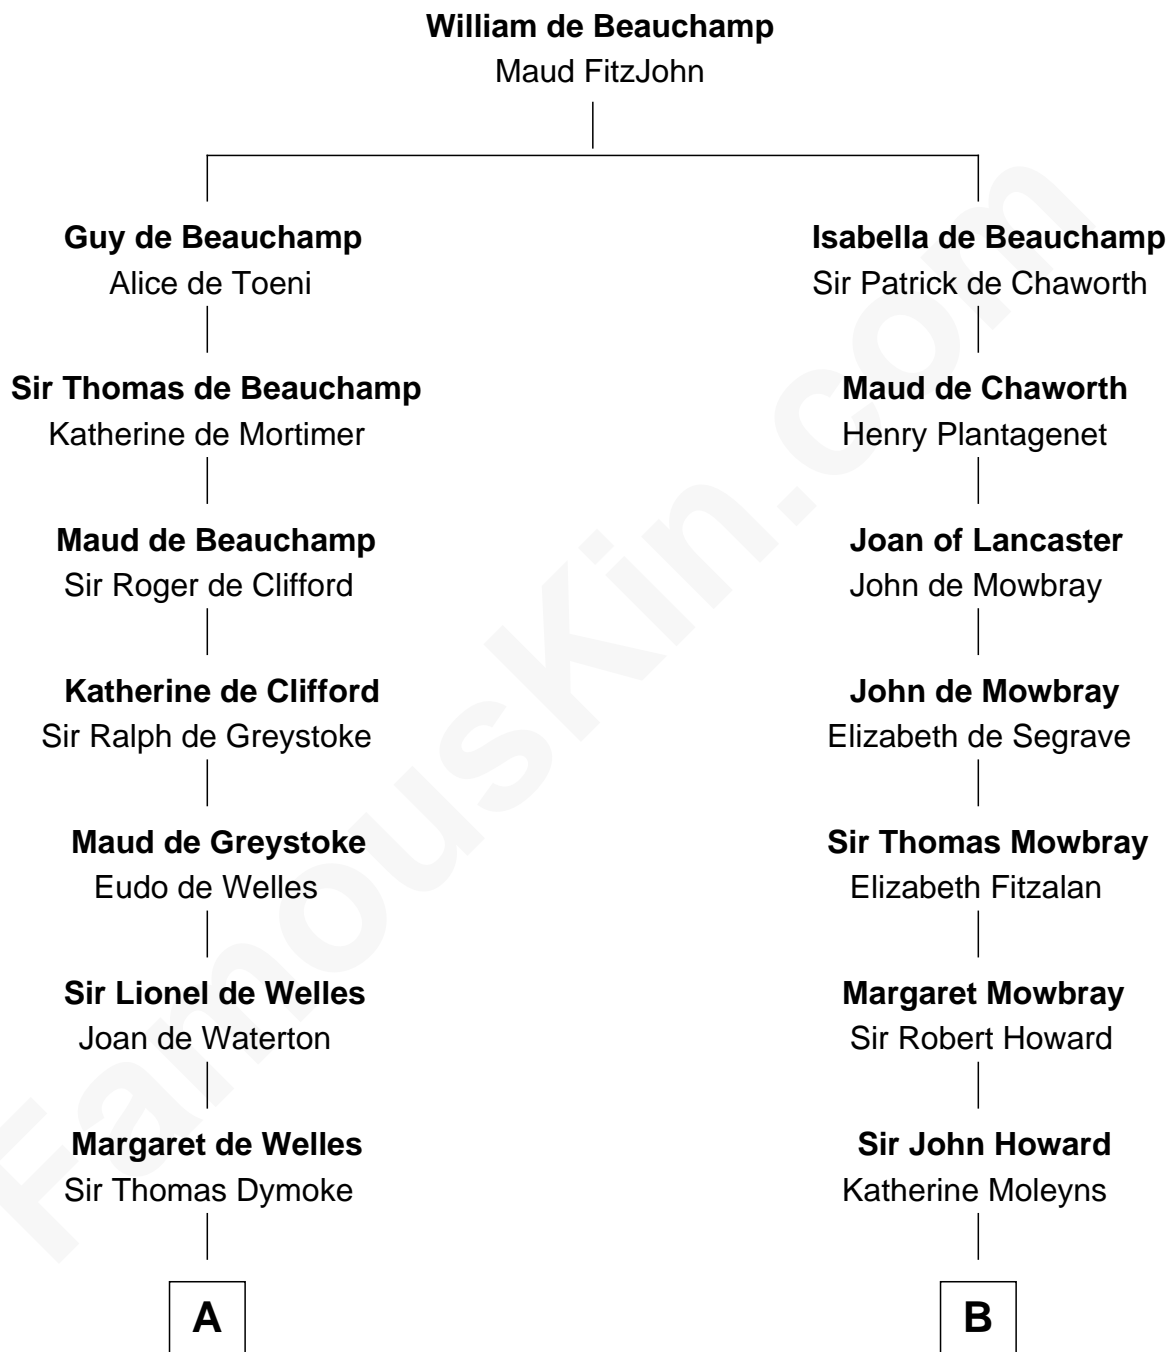

FamousKin.com

Relationship Chart of

Ray Bradbury

Author of The Martian Chronicles

9th cousin 12 times removed of

Catherine Howard

5th Wife of King Henry VIII

C

—
Samuel Bradbury
Frances Mary Rothead

—
Samuel Irving Bradbury
Mary Adell Spaulding

—
Samuel Hinkston Bradbury
Minnie Alice Davis

—
Leonard Spaulding Bradbury
Esther Marie Moberg

—
Ray Bradbury
Author of The Martian Chronicles